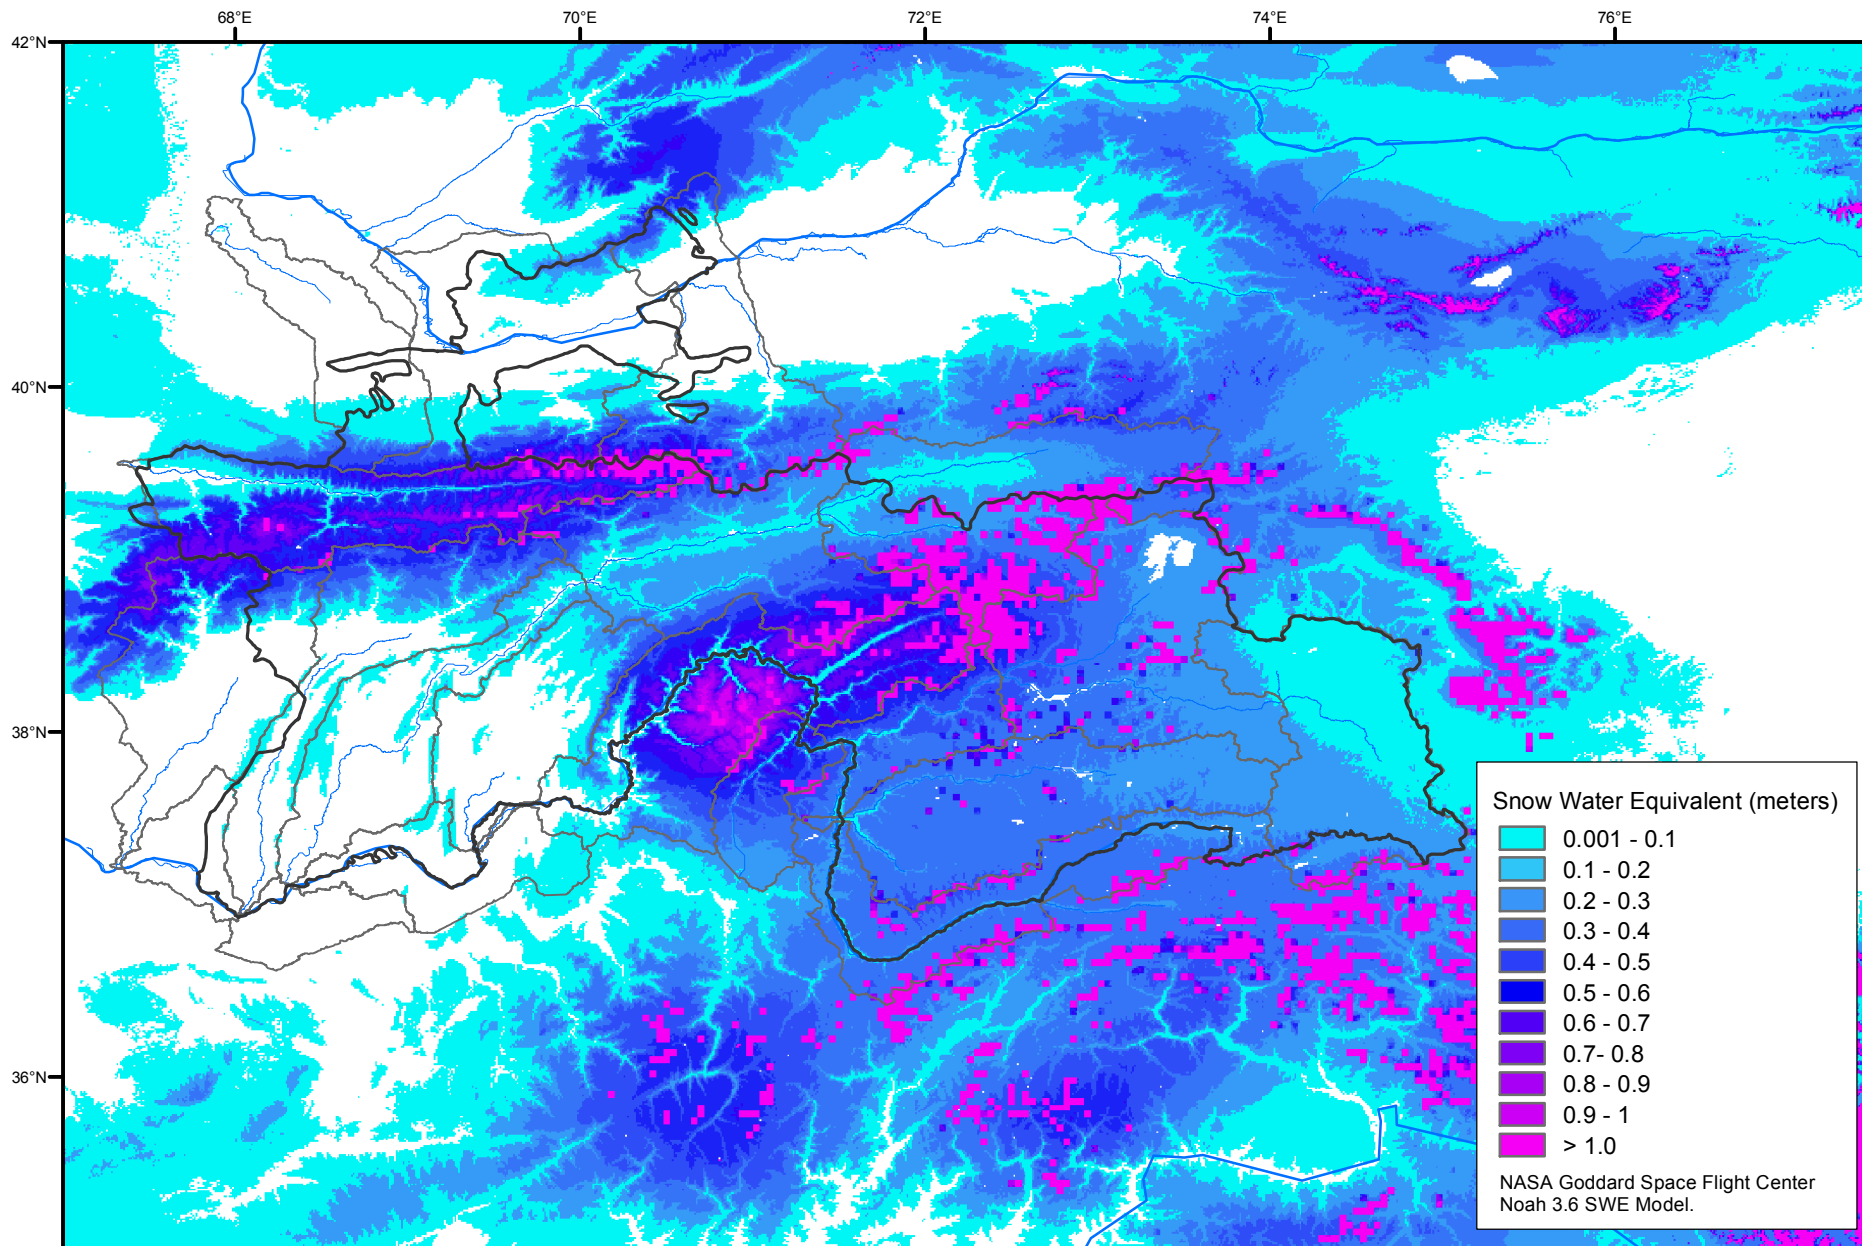

Snow Water Equivalent by Basin

February 02, 2010

Map created by USGS/EROS