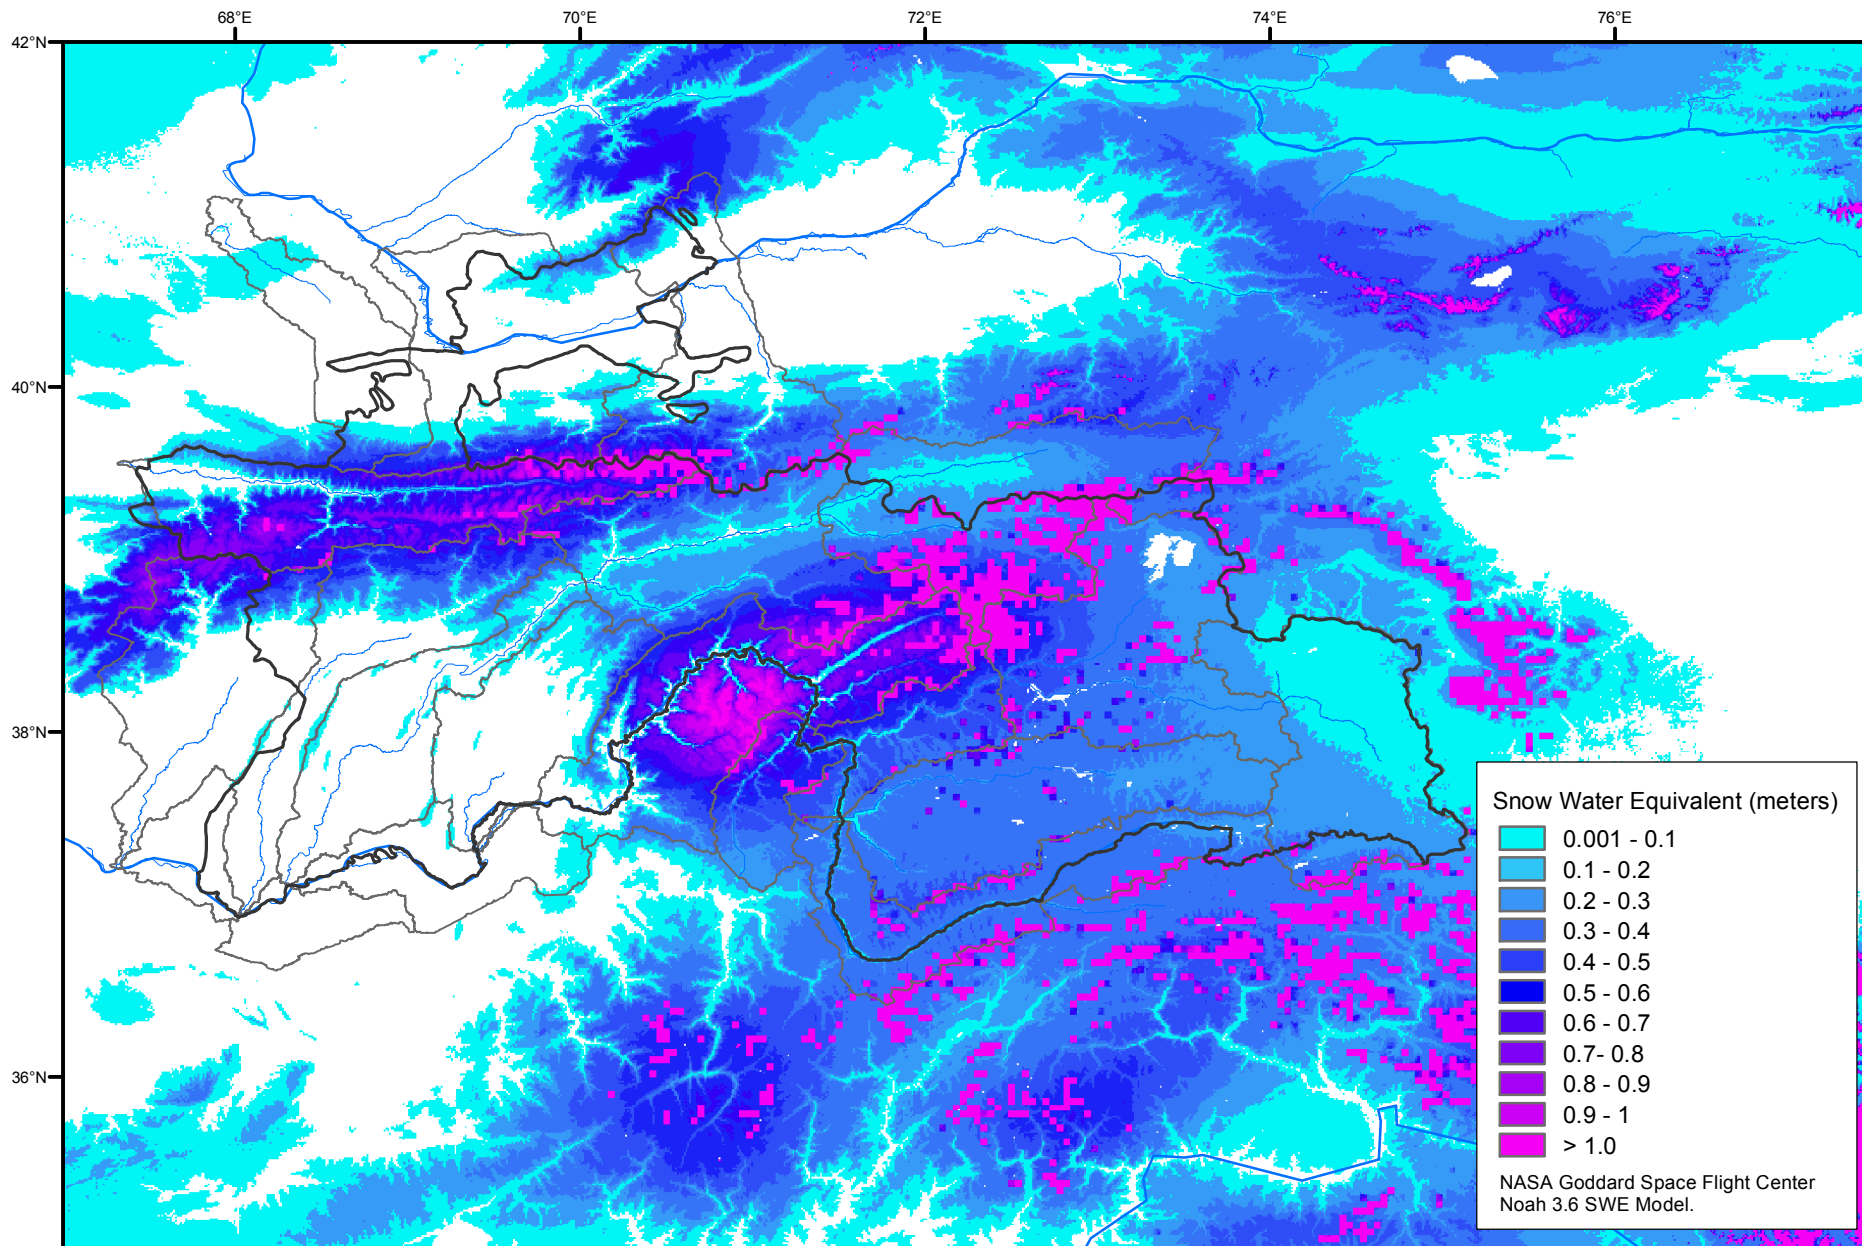

Snow Water Equivalent by Basin

February 06, 2010

Map created by USGS/EROS