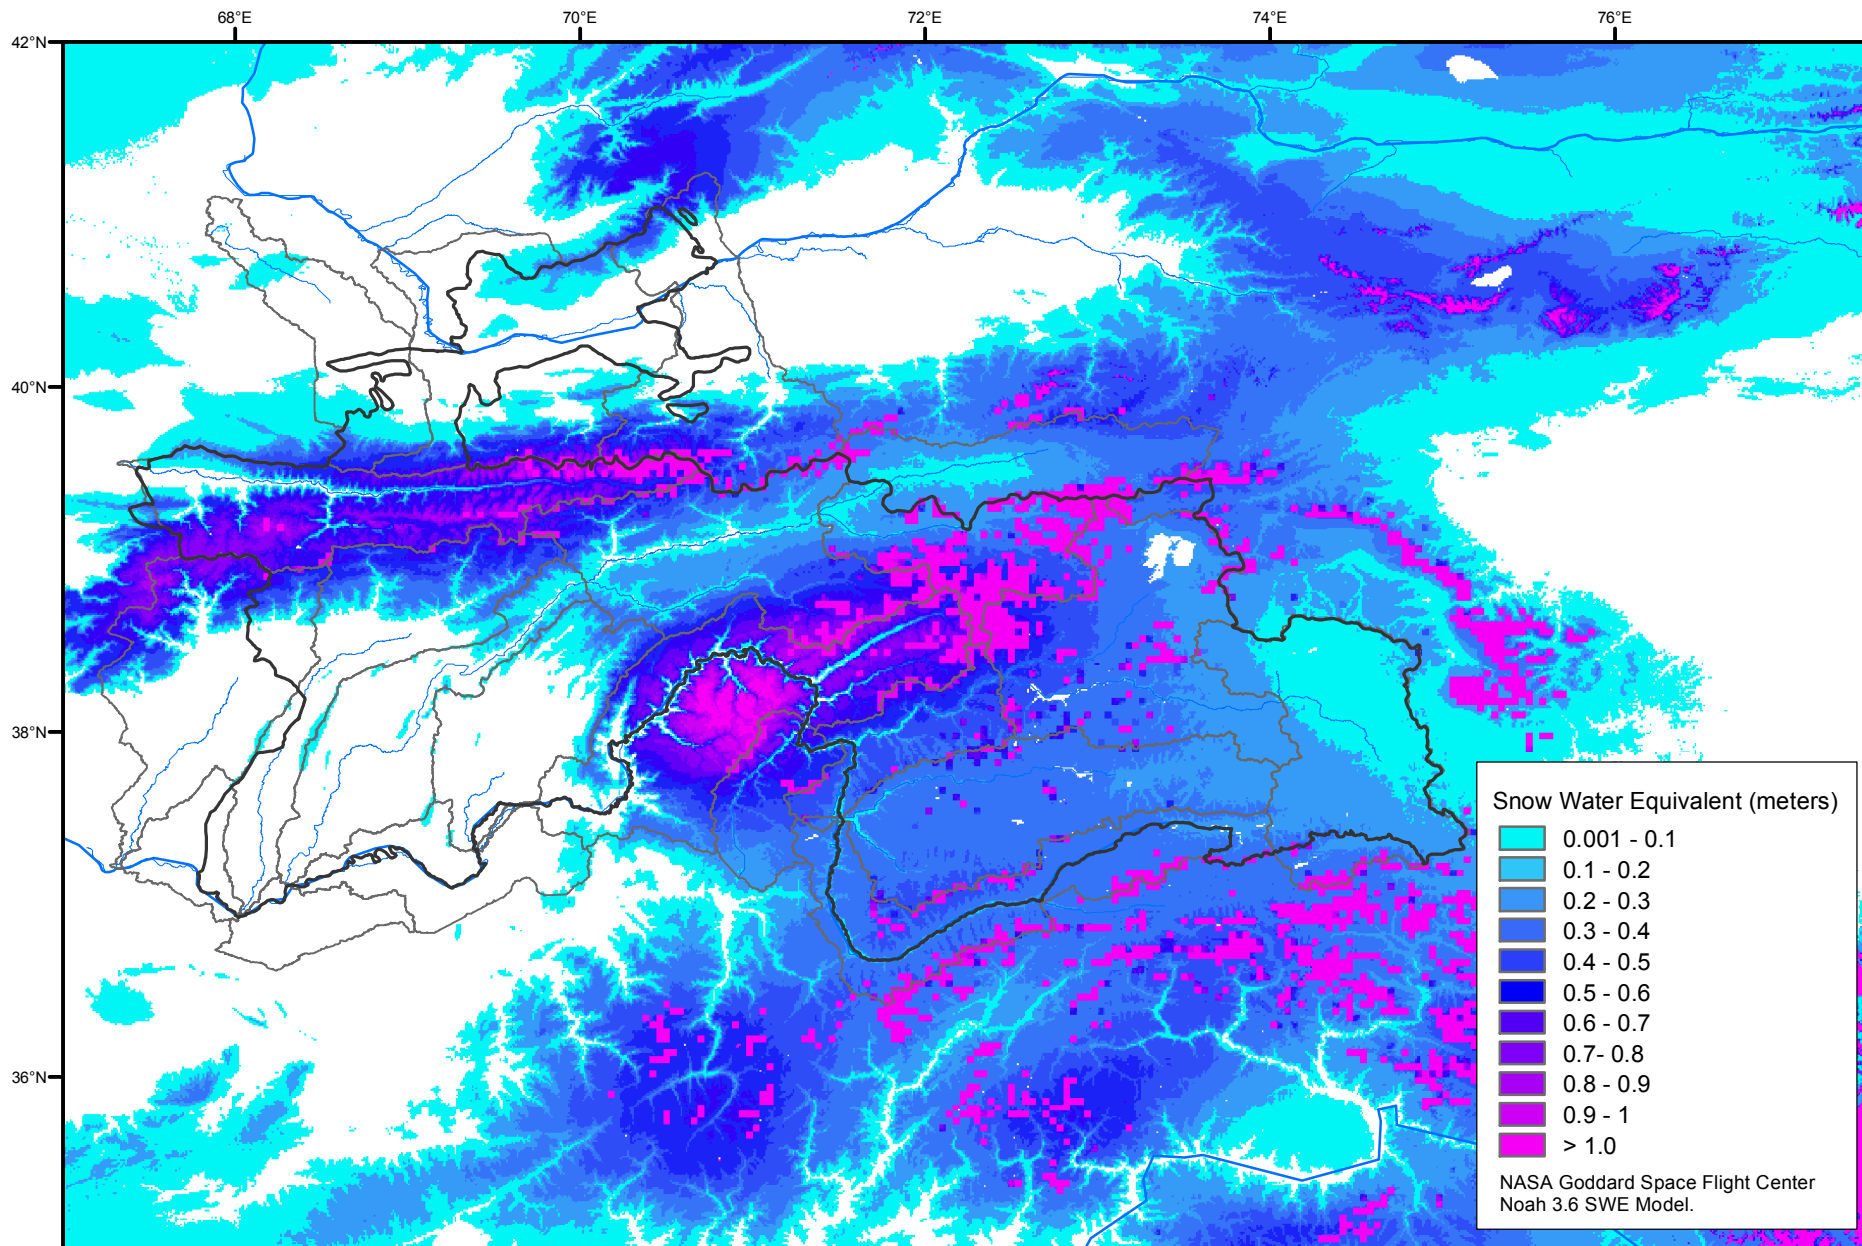

# Snow Water Equivalent by Basin

February 07, 2010

Map created by USGS/EROS