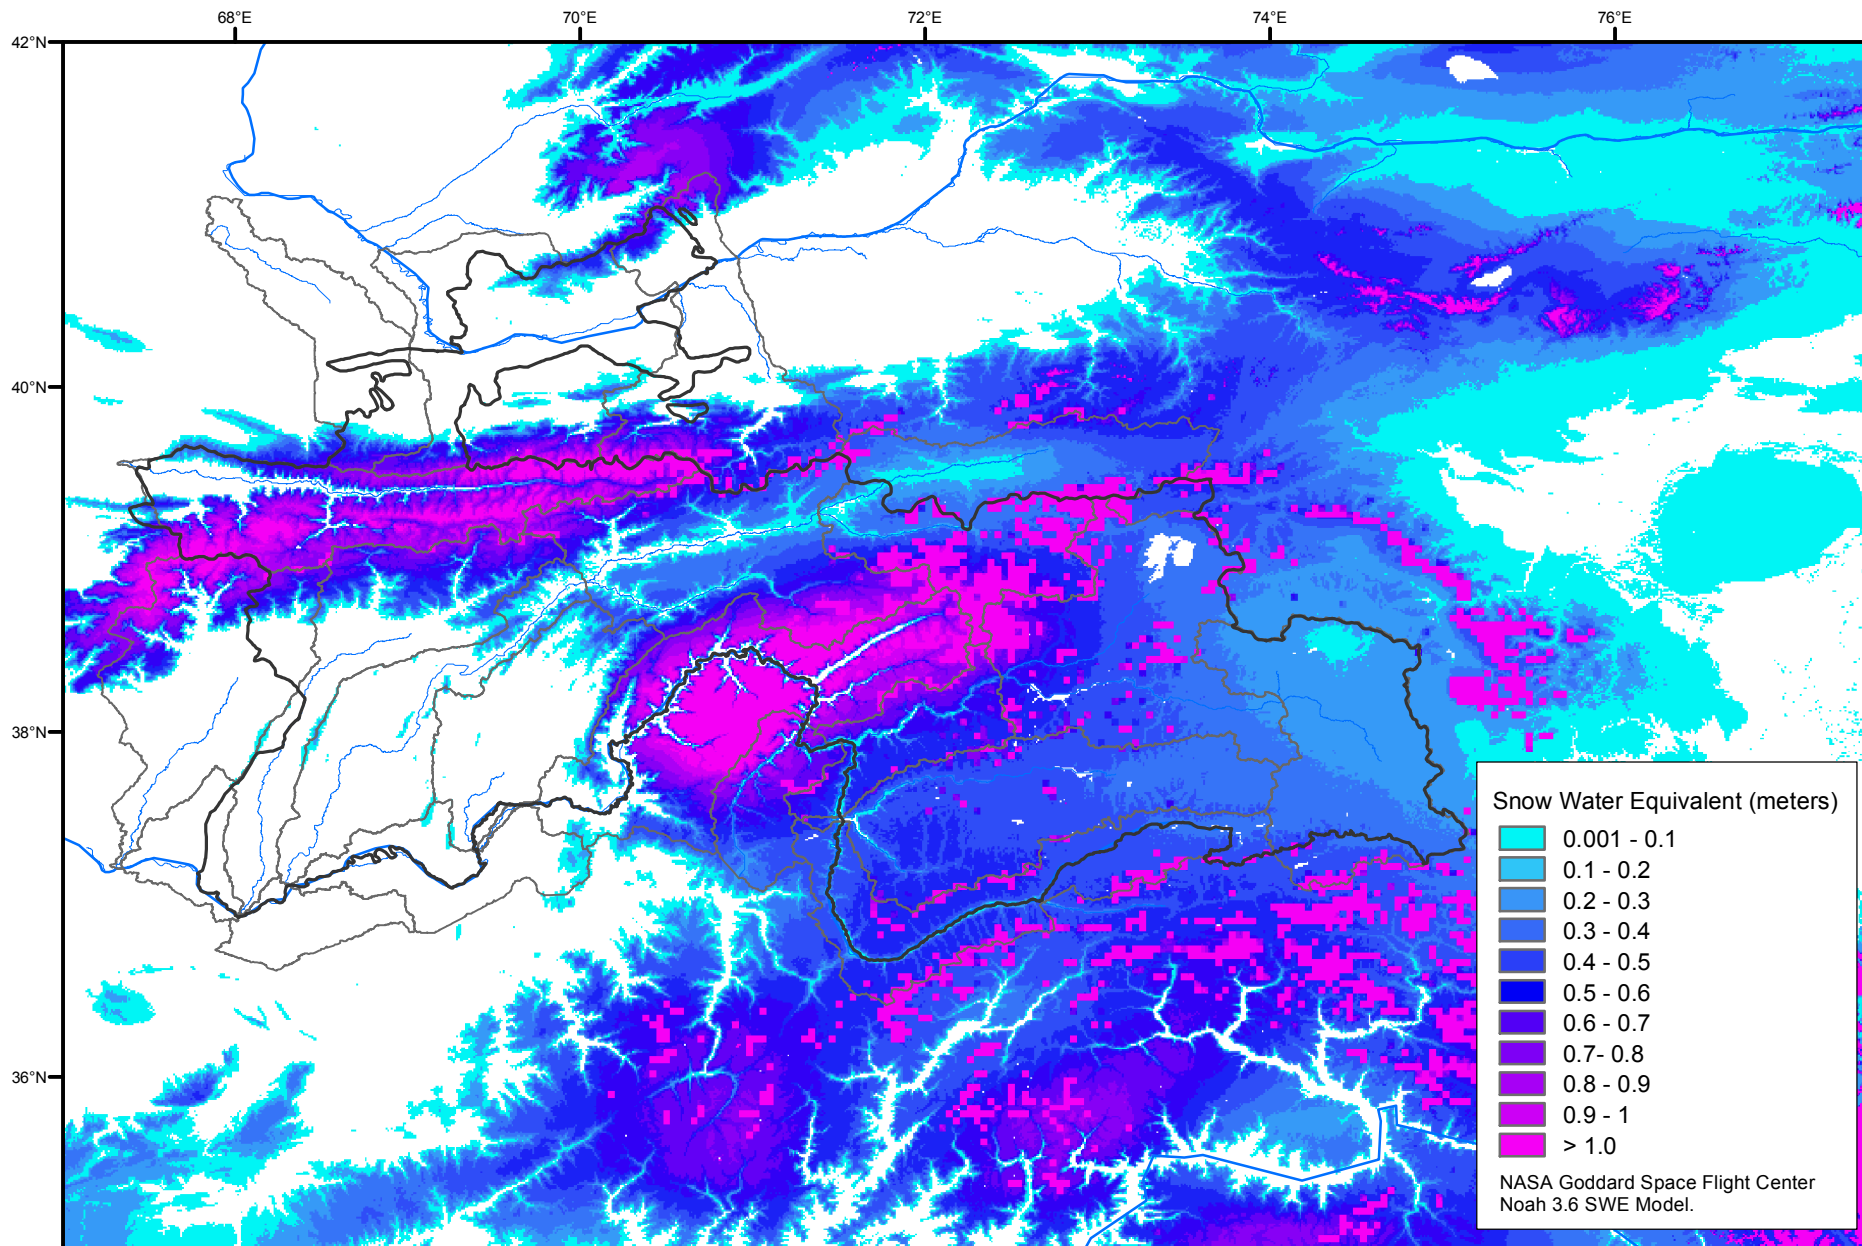

# Snow Water Equivalent by Basin

March 01, 2010

Map created by USGS/EROS