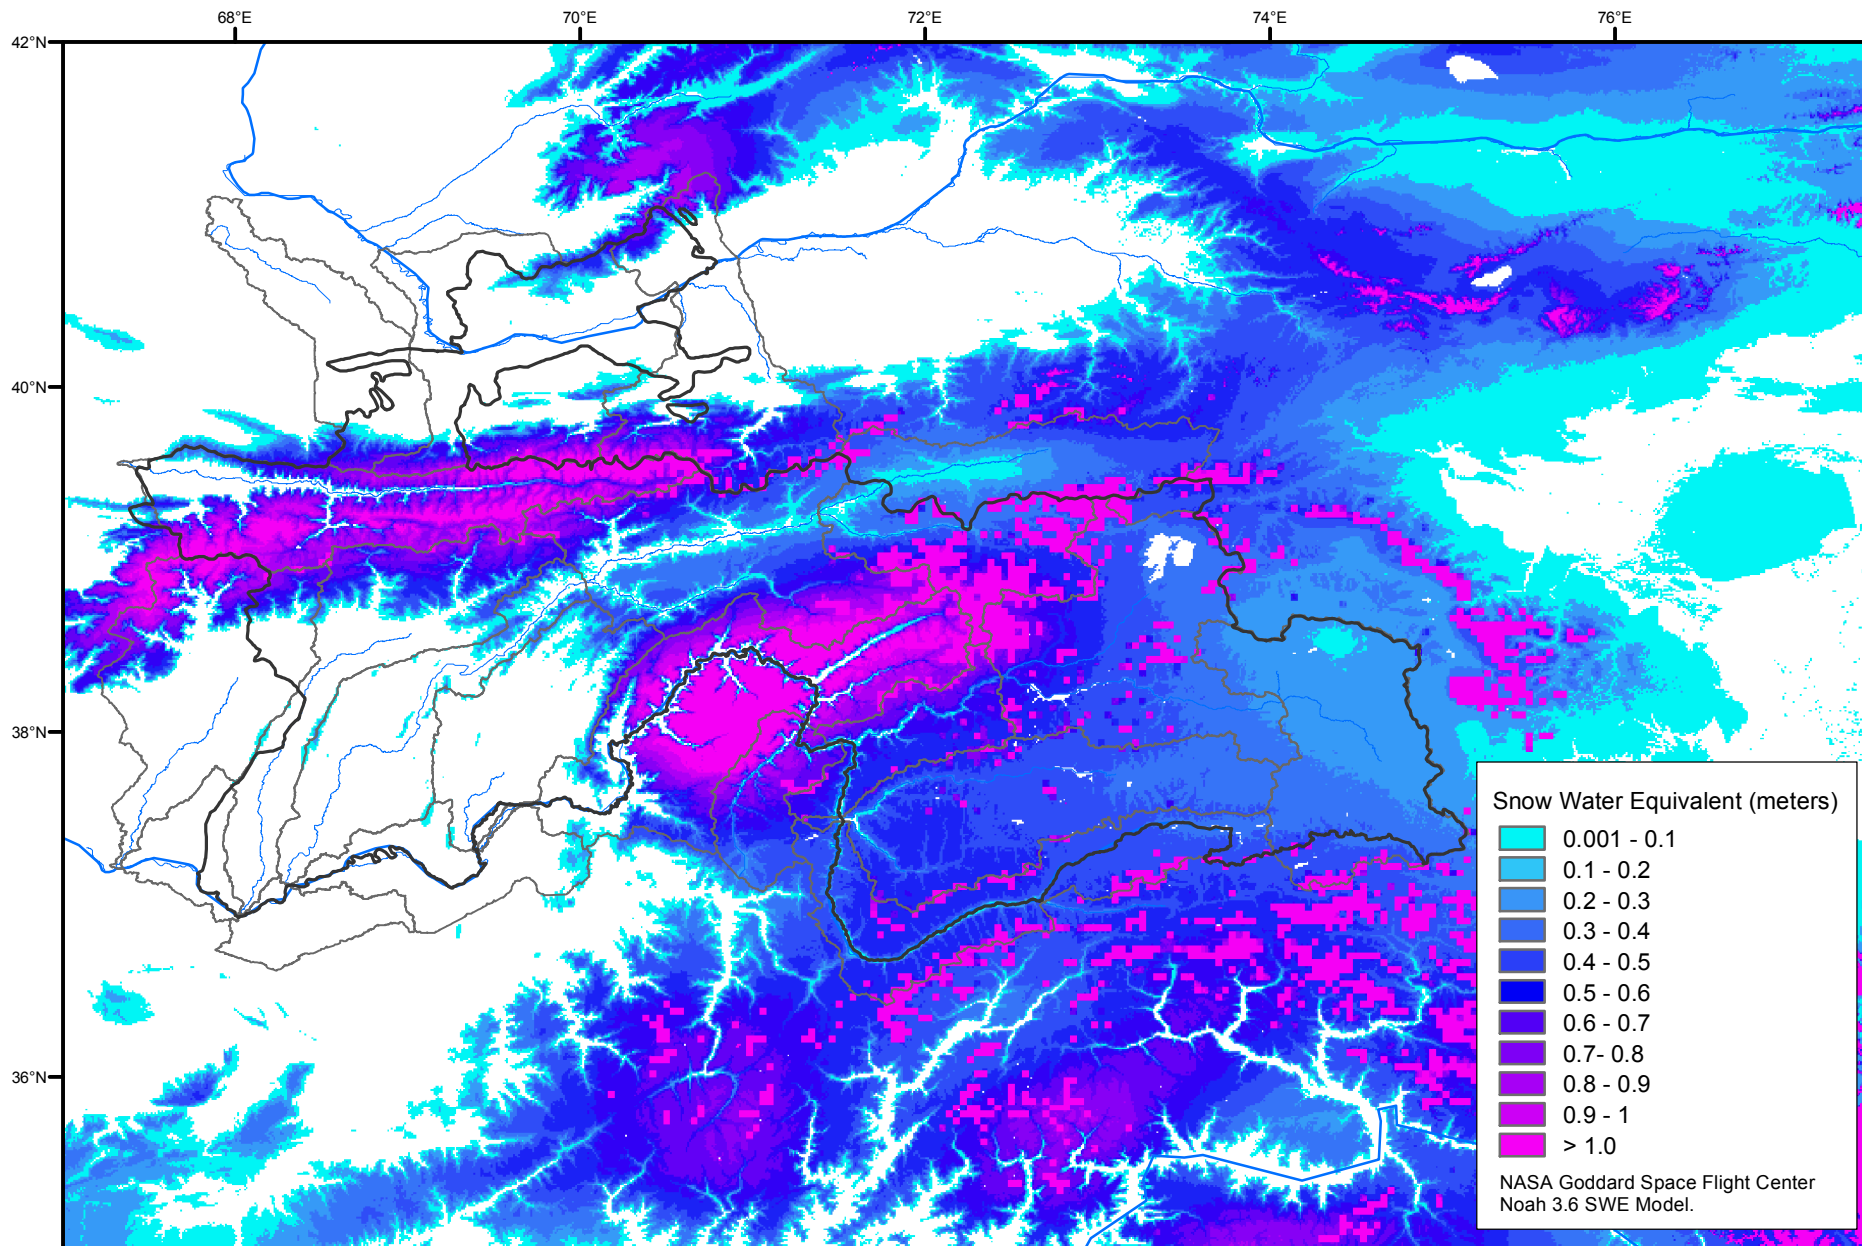

Snow Water Equivalent by Basin

March 02, 2010

Map created by USGS/EROS