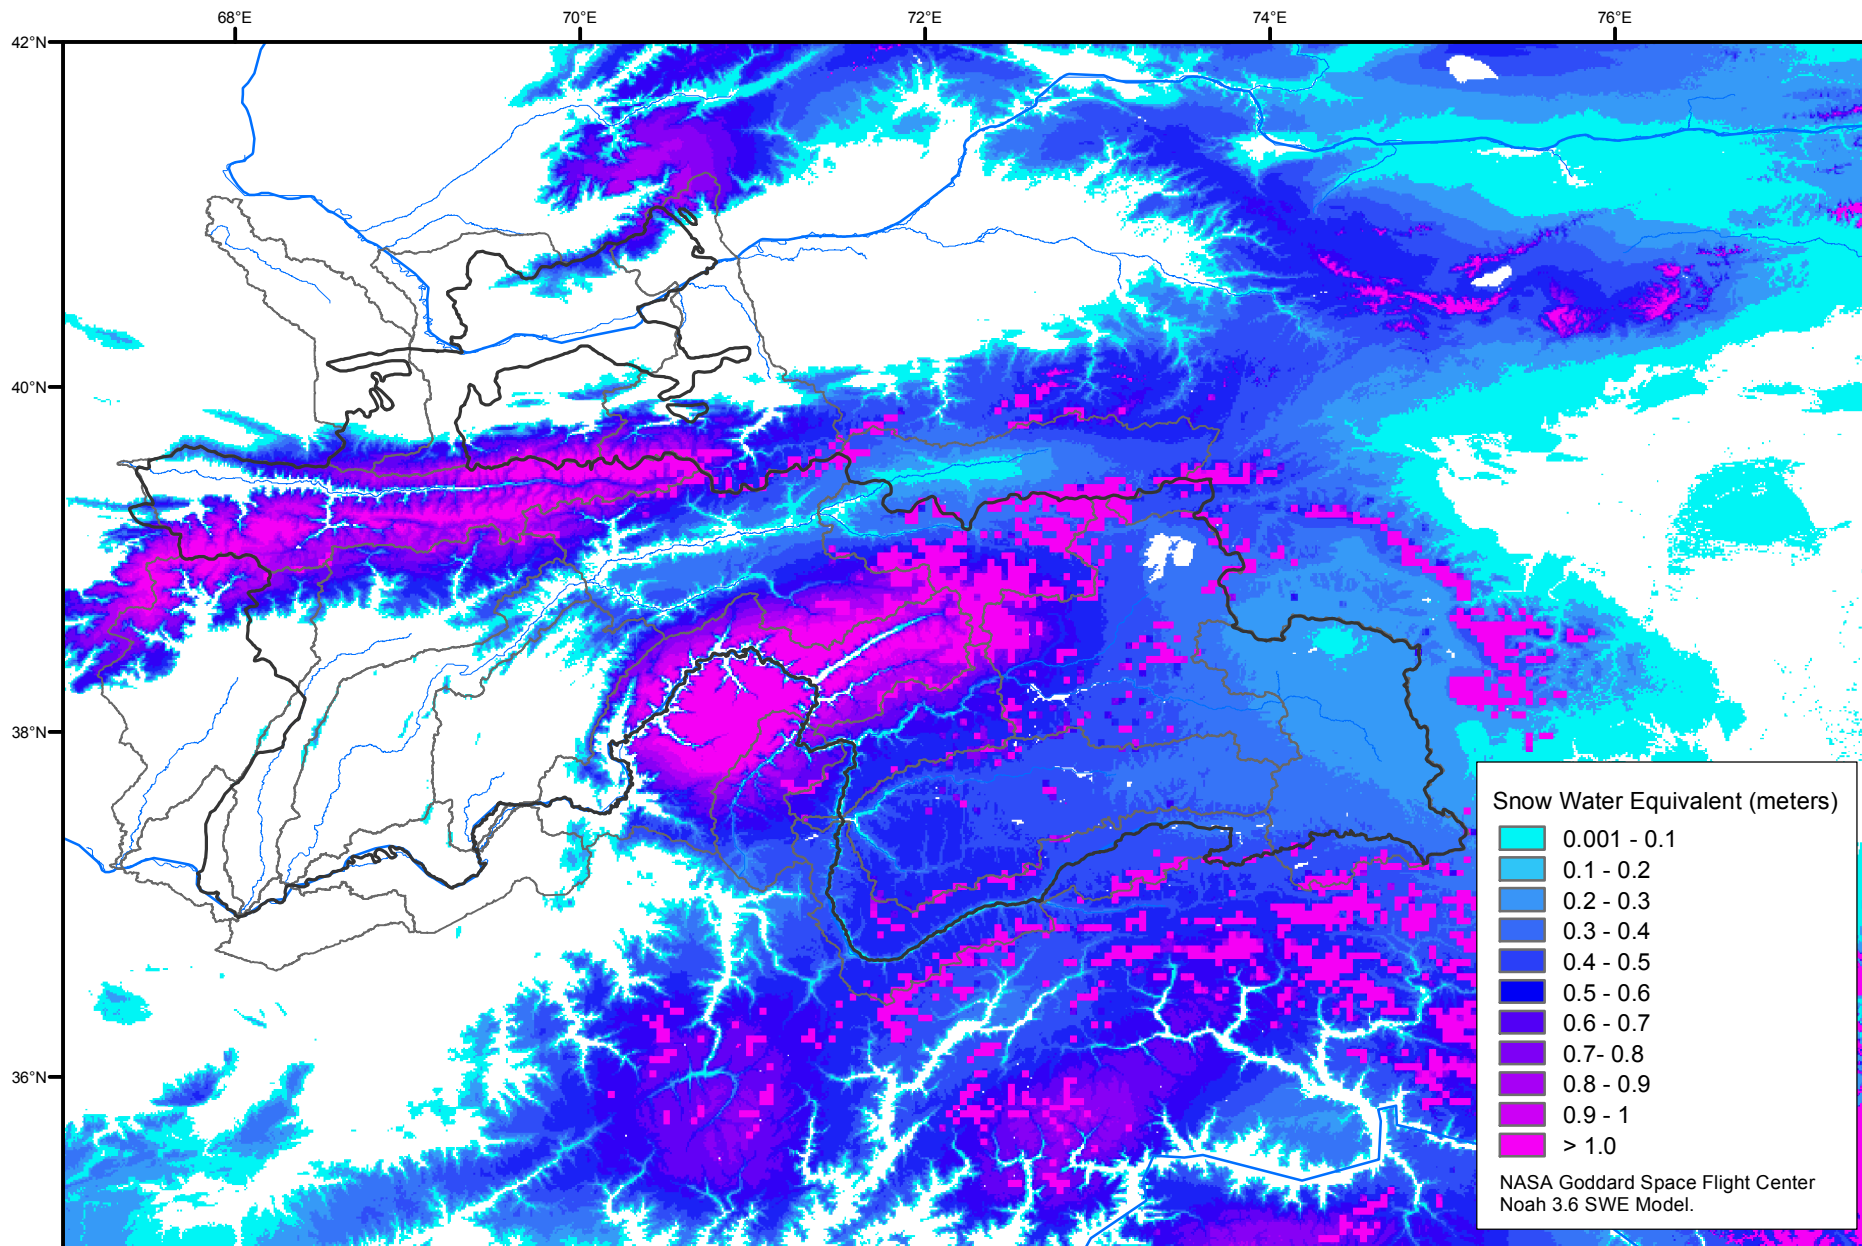

Snow Water Equivalent by Basin

March 03, 2010

Map created by USGS/EROS