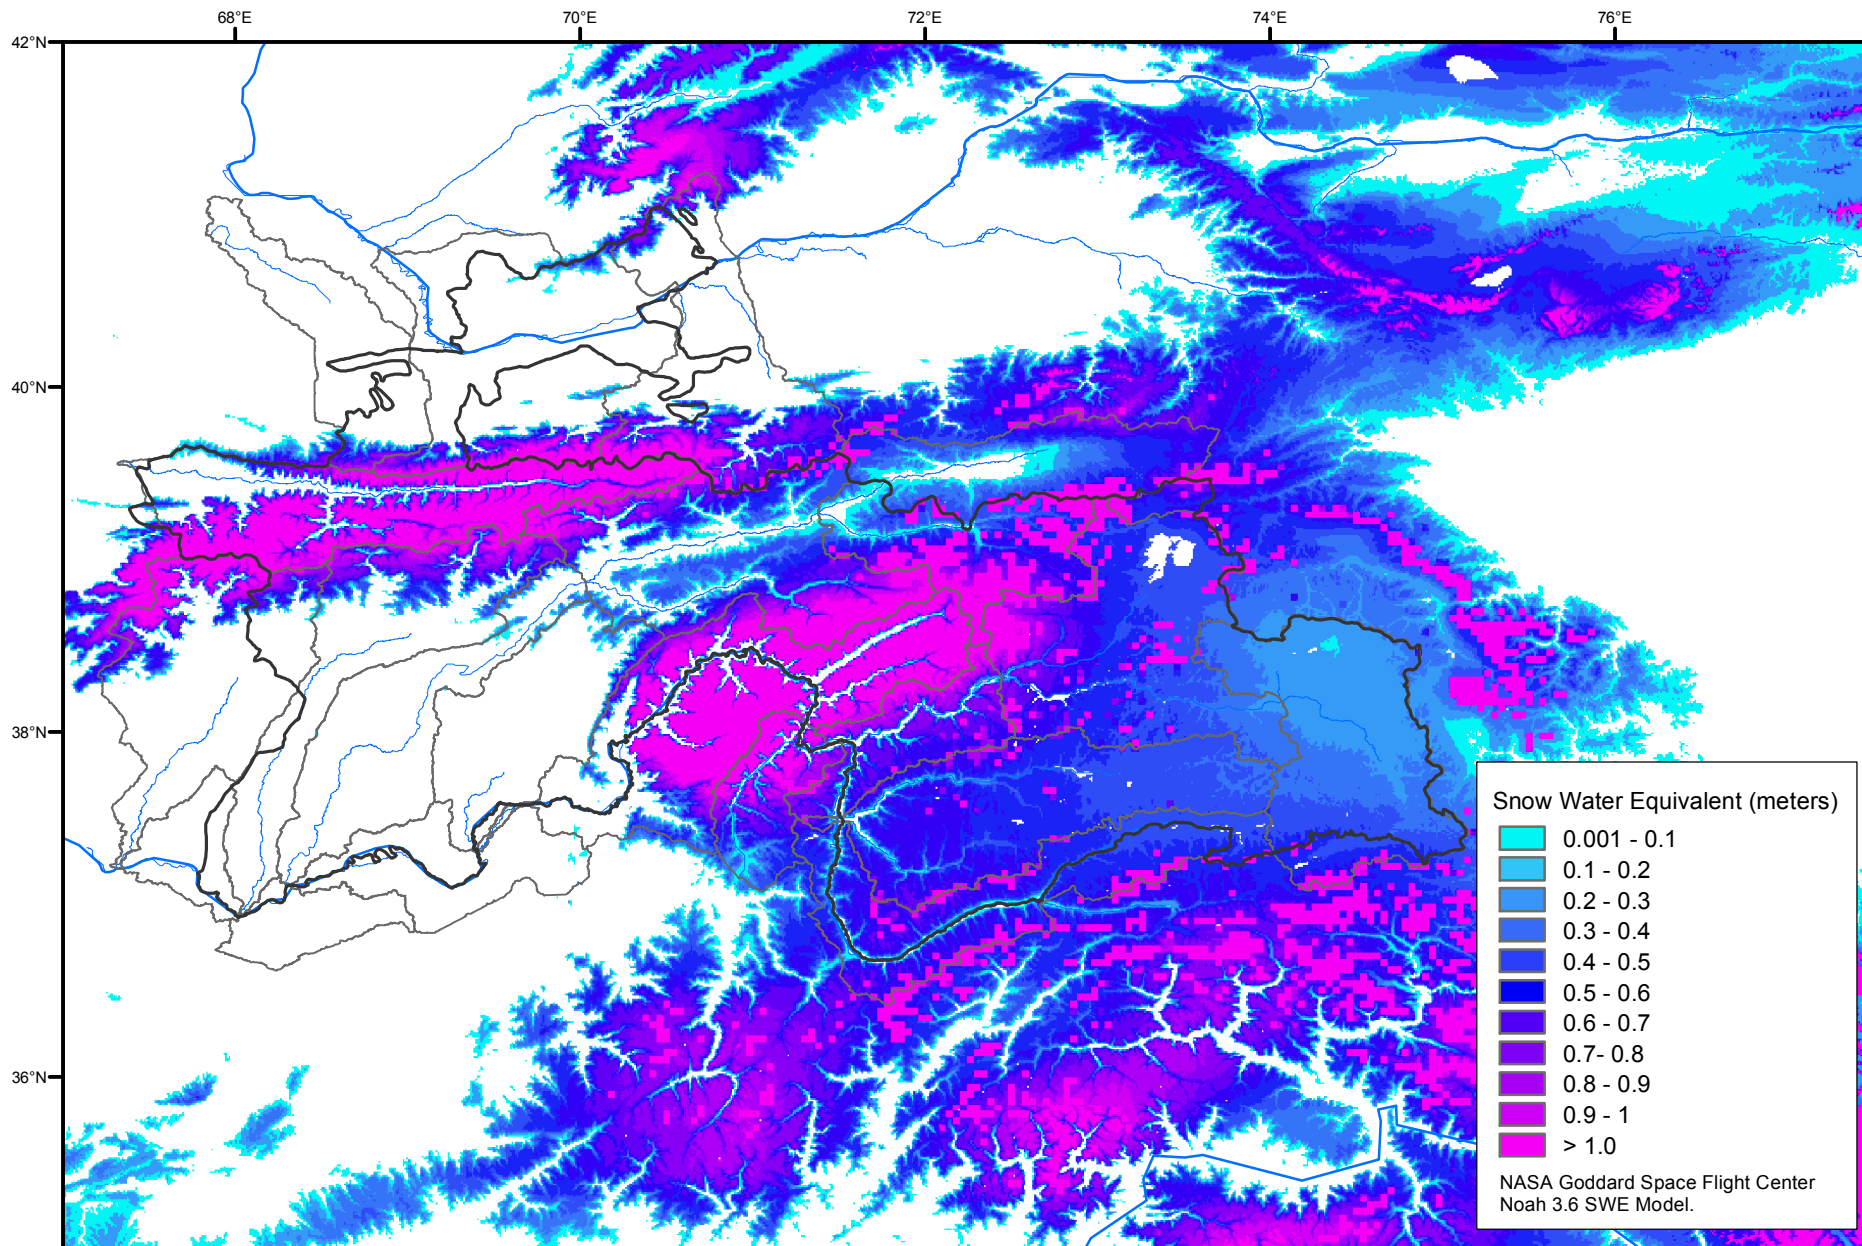

Snow Water Equivalent by Basin

April 04, 2010

Map created by USGS/EROS