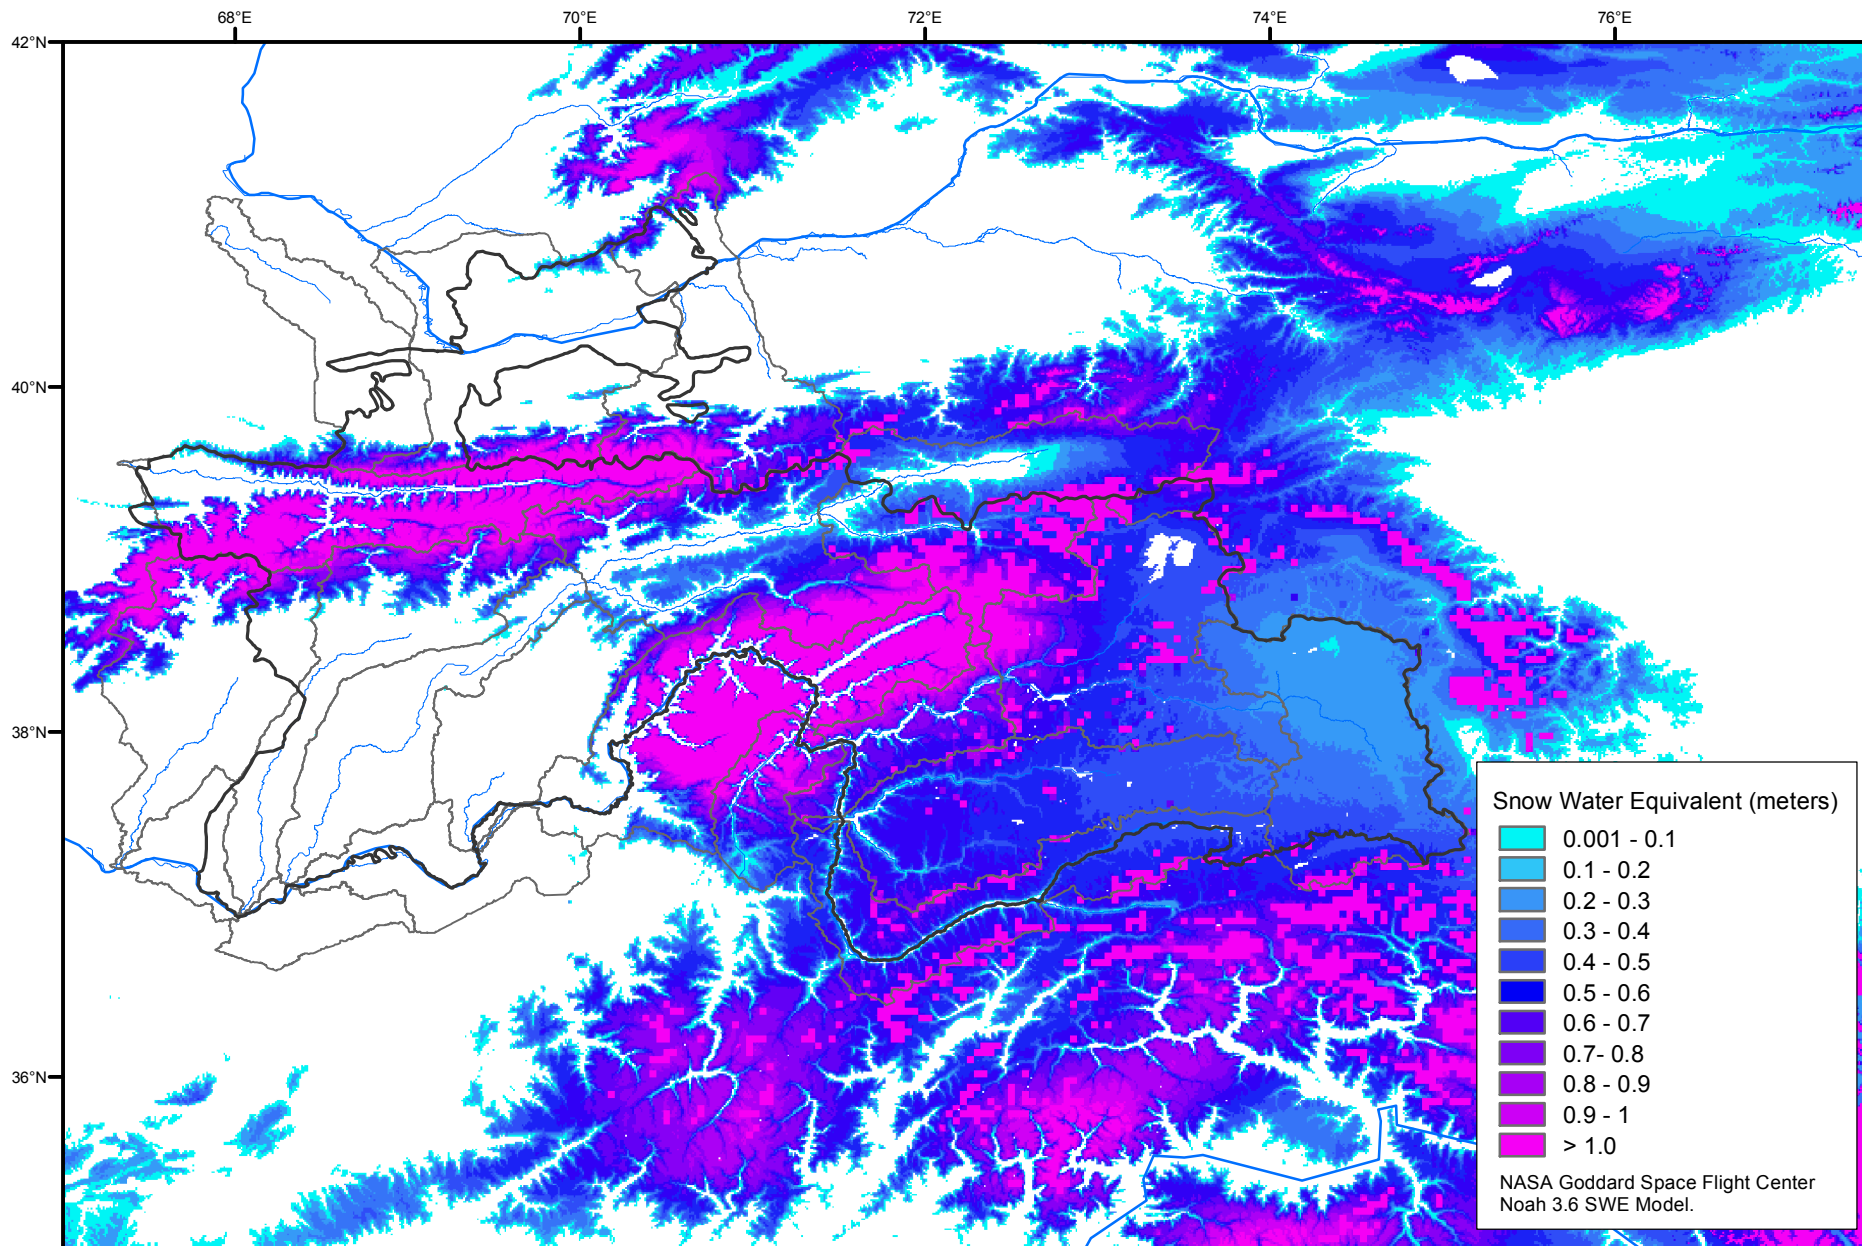

Snow Water Equivalent by Basin

April 06, 2010

Map created by USGS/EROS