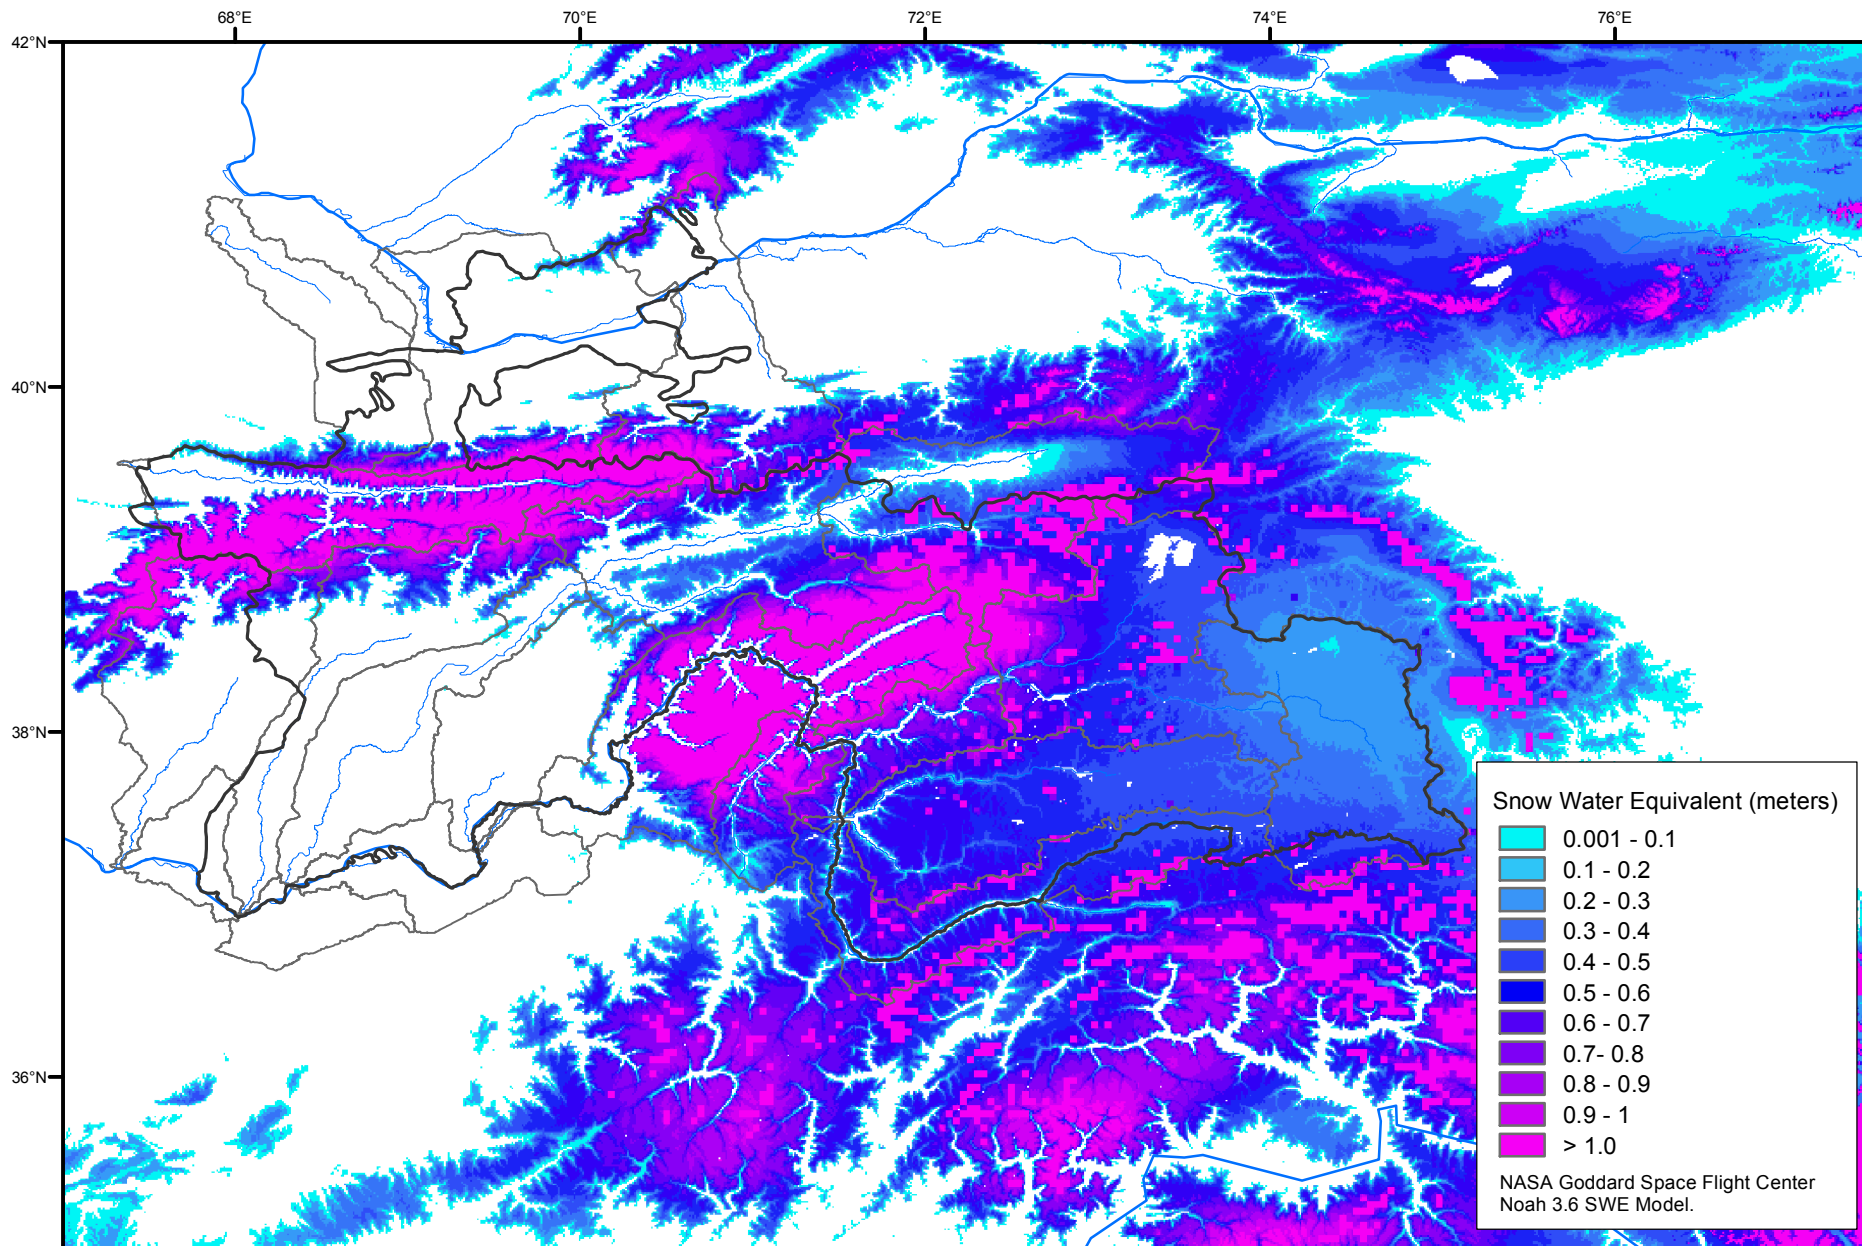

Snow Water Equivalent by Basin

April 08, 2010

Map created by USGS/EROS