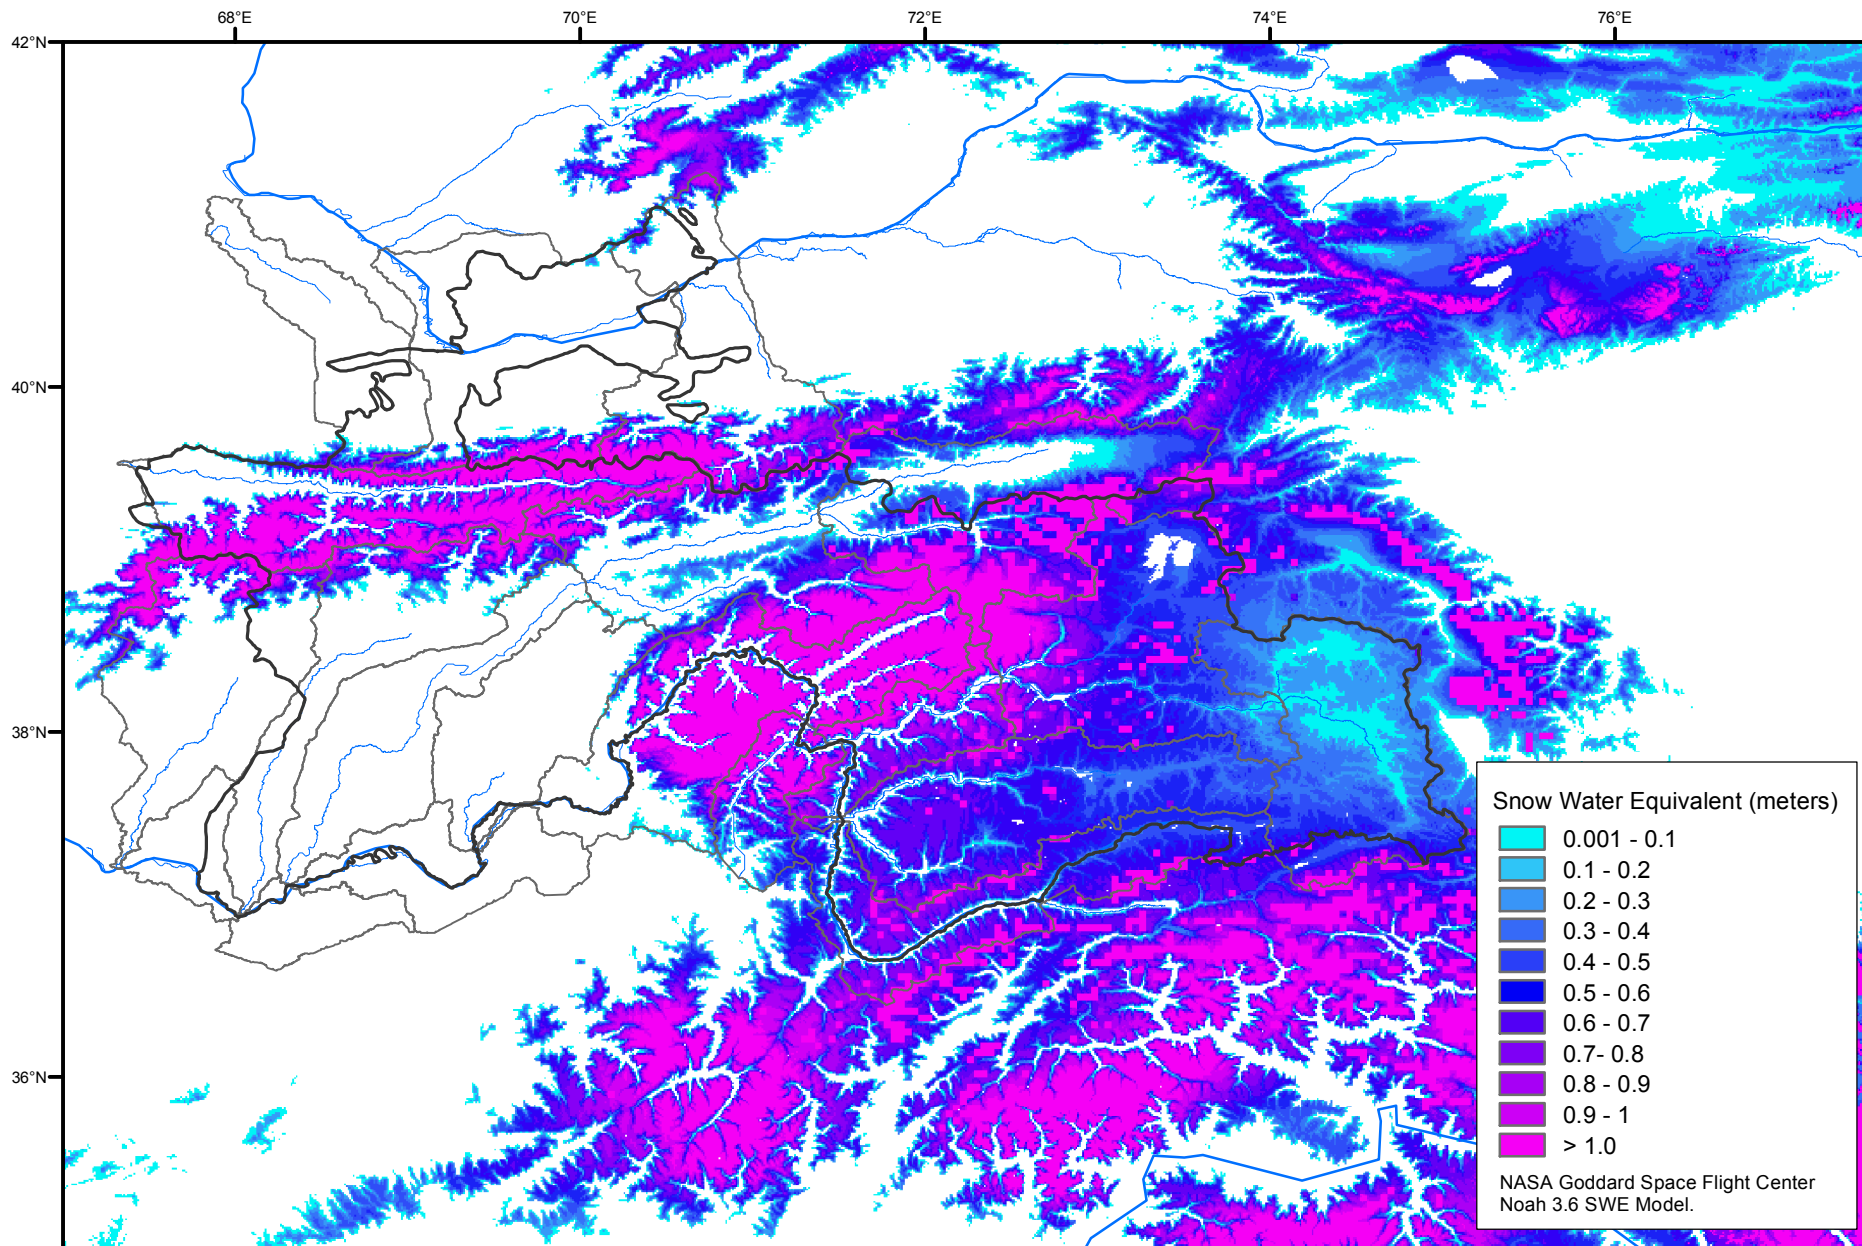

Snow Water Equivalent by Basin

May 03, 2010

Map created by USGS/EROS