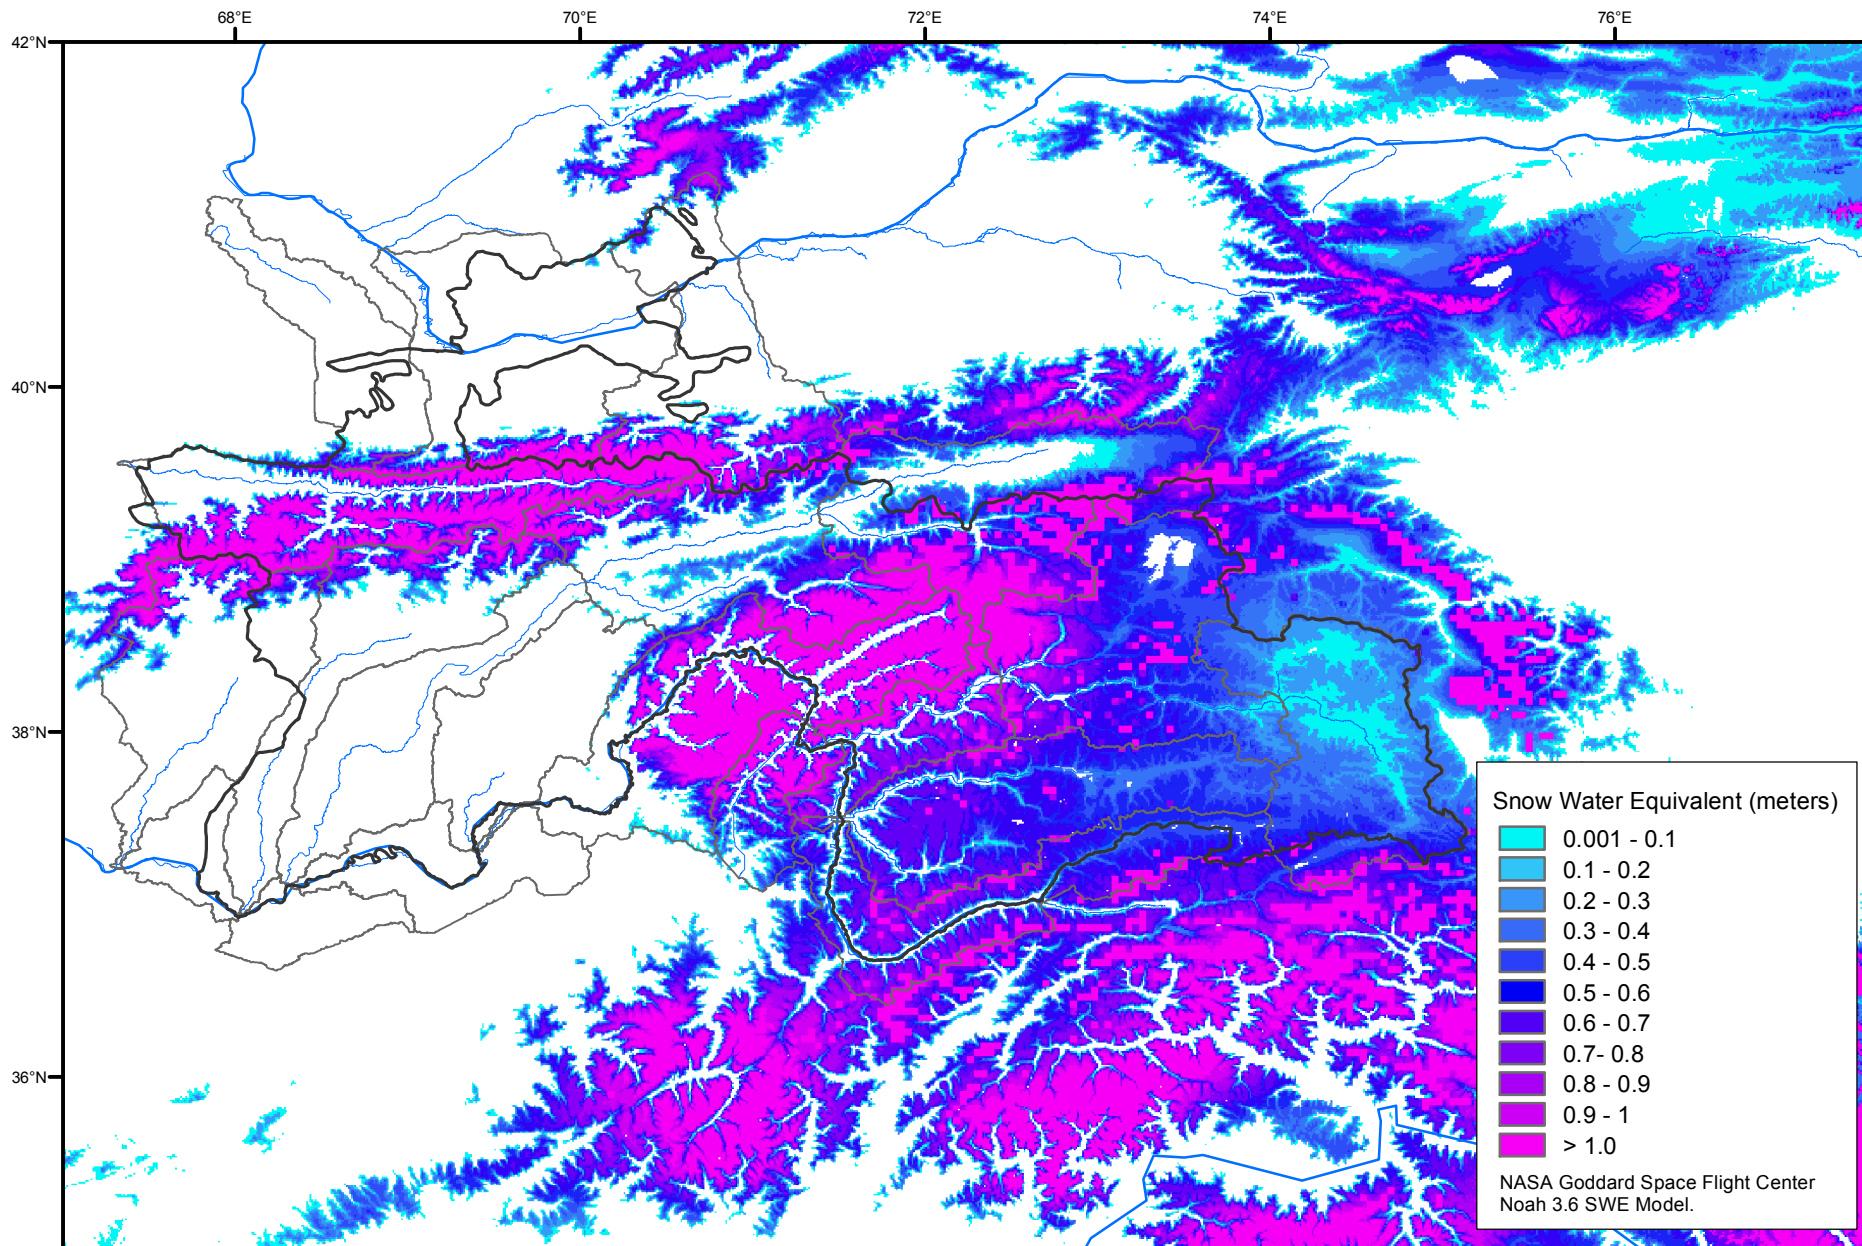

Snow Water Equivalent by Basin

May 04, 2010

Map created by USGS/EROS