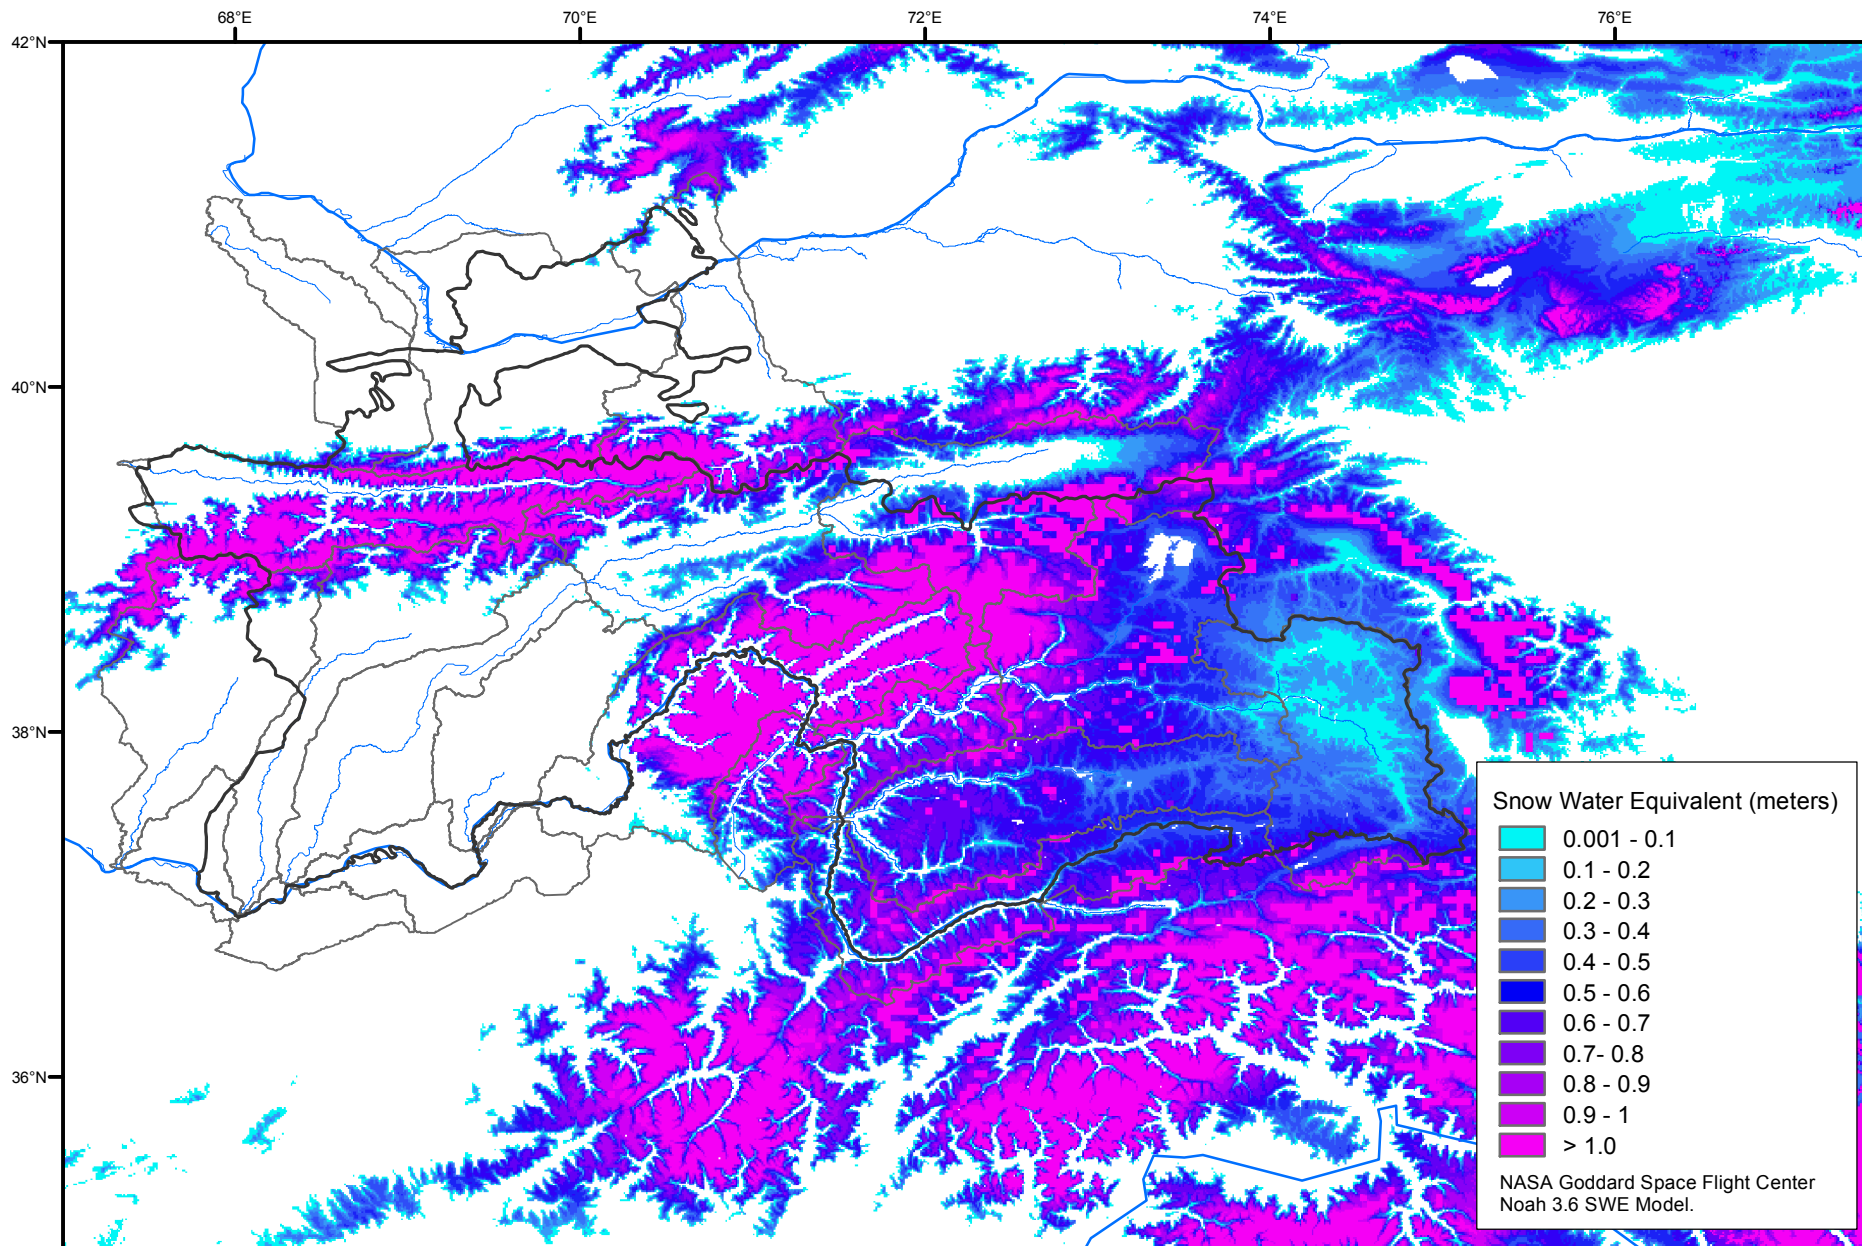

Snow Water Equivalent by Basin

May 06, 2010

Map created by USGS/EROS