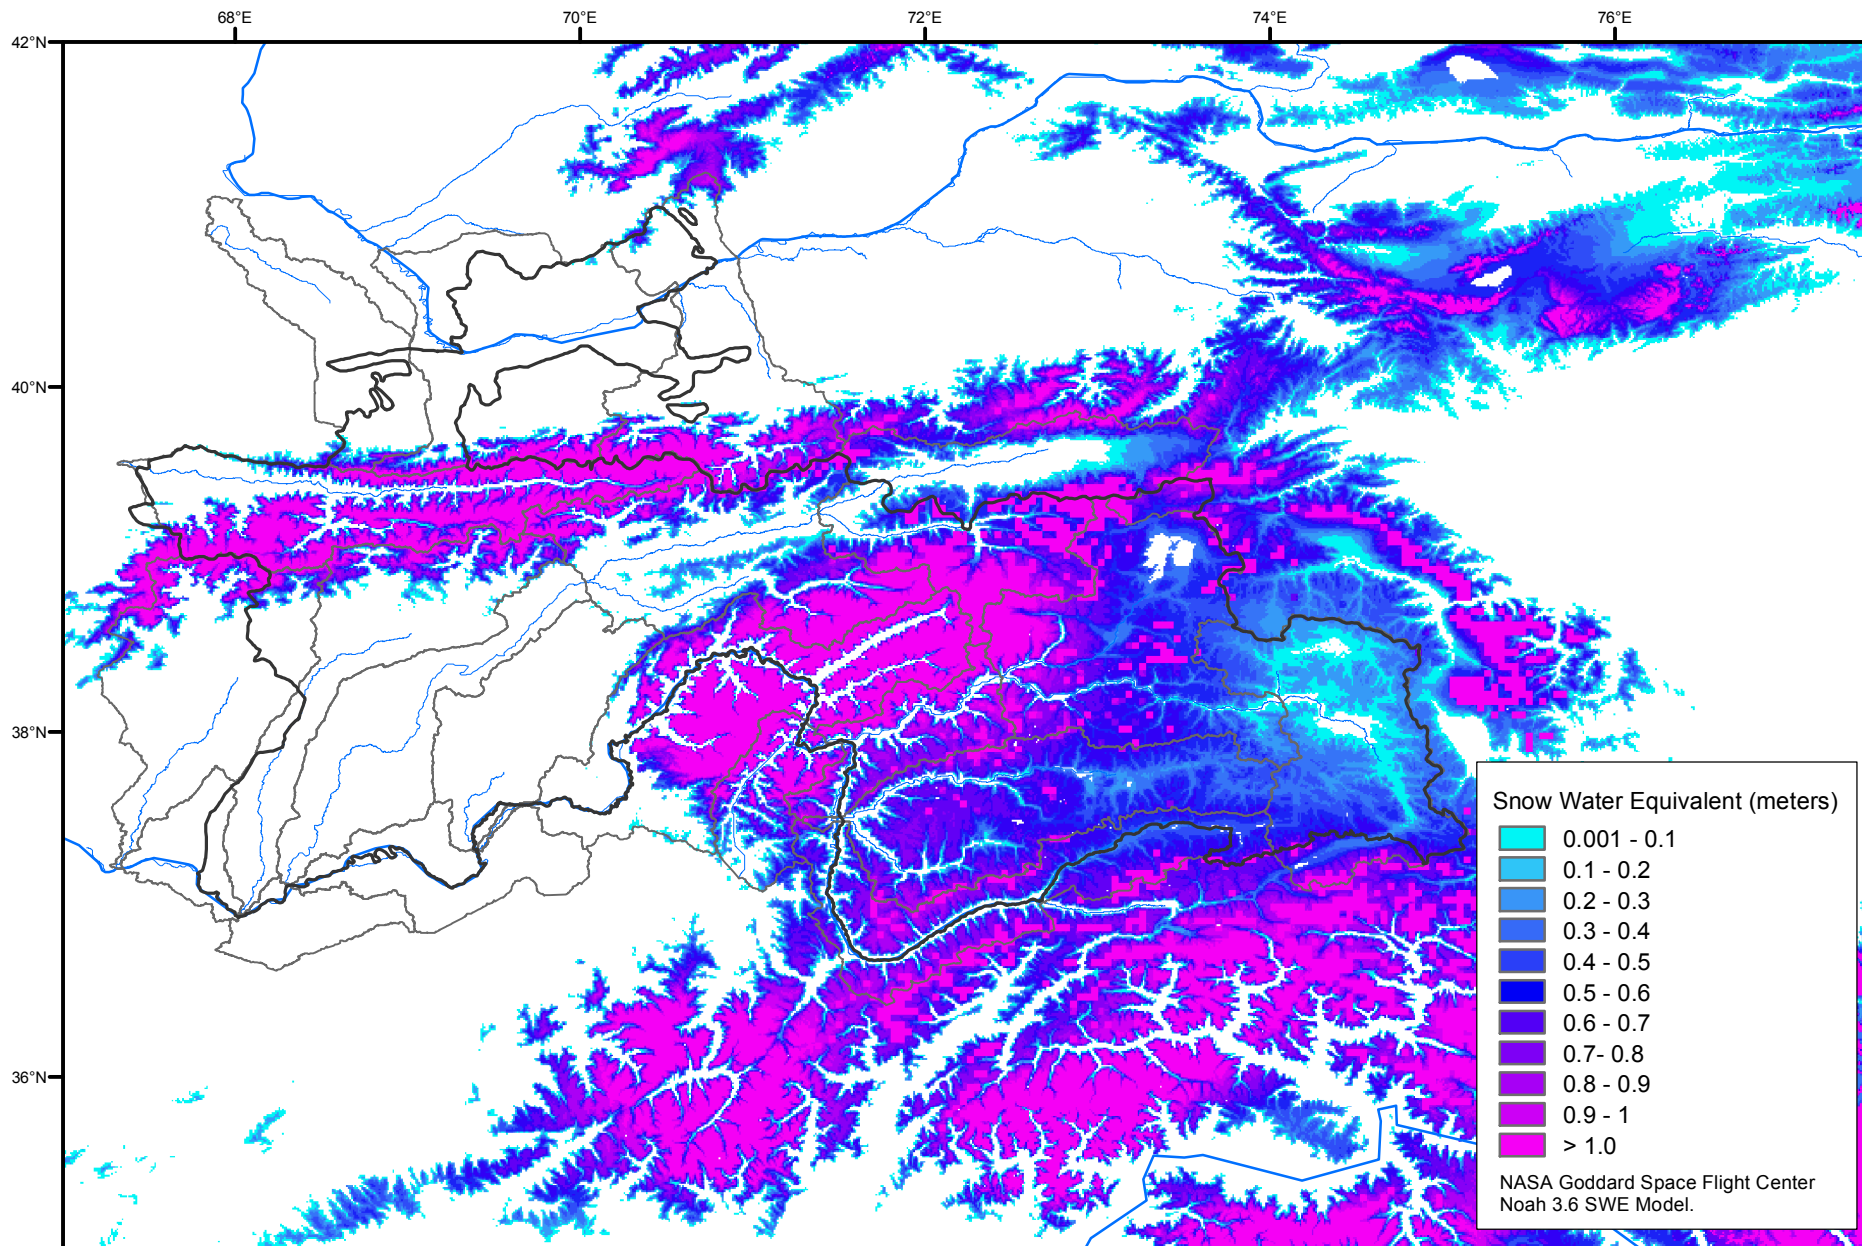

Snow Water Equivalent by Basin

May 09, 2010

Map created by USGS/EROS