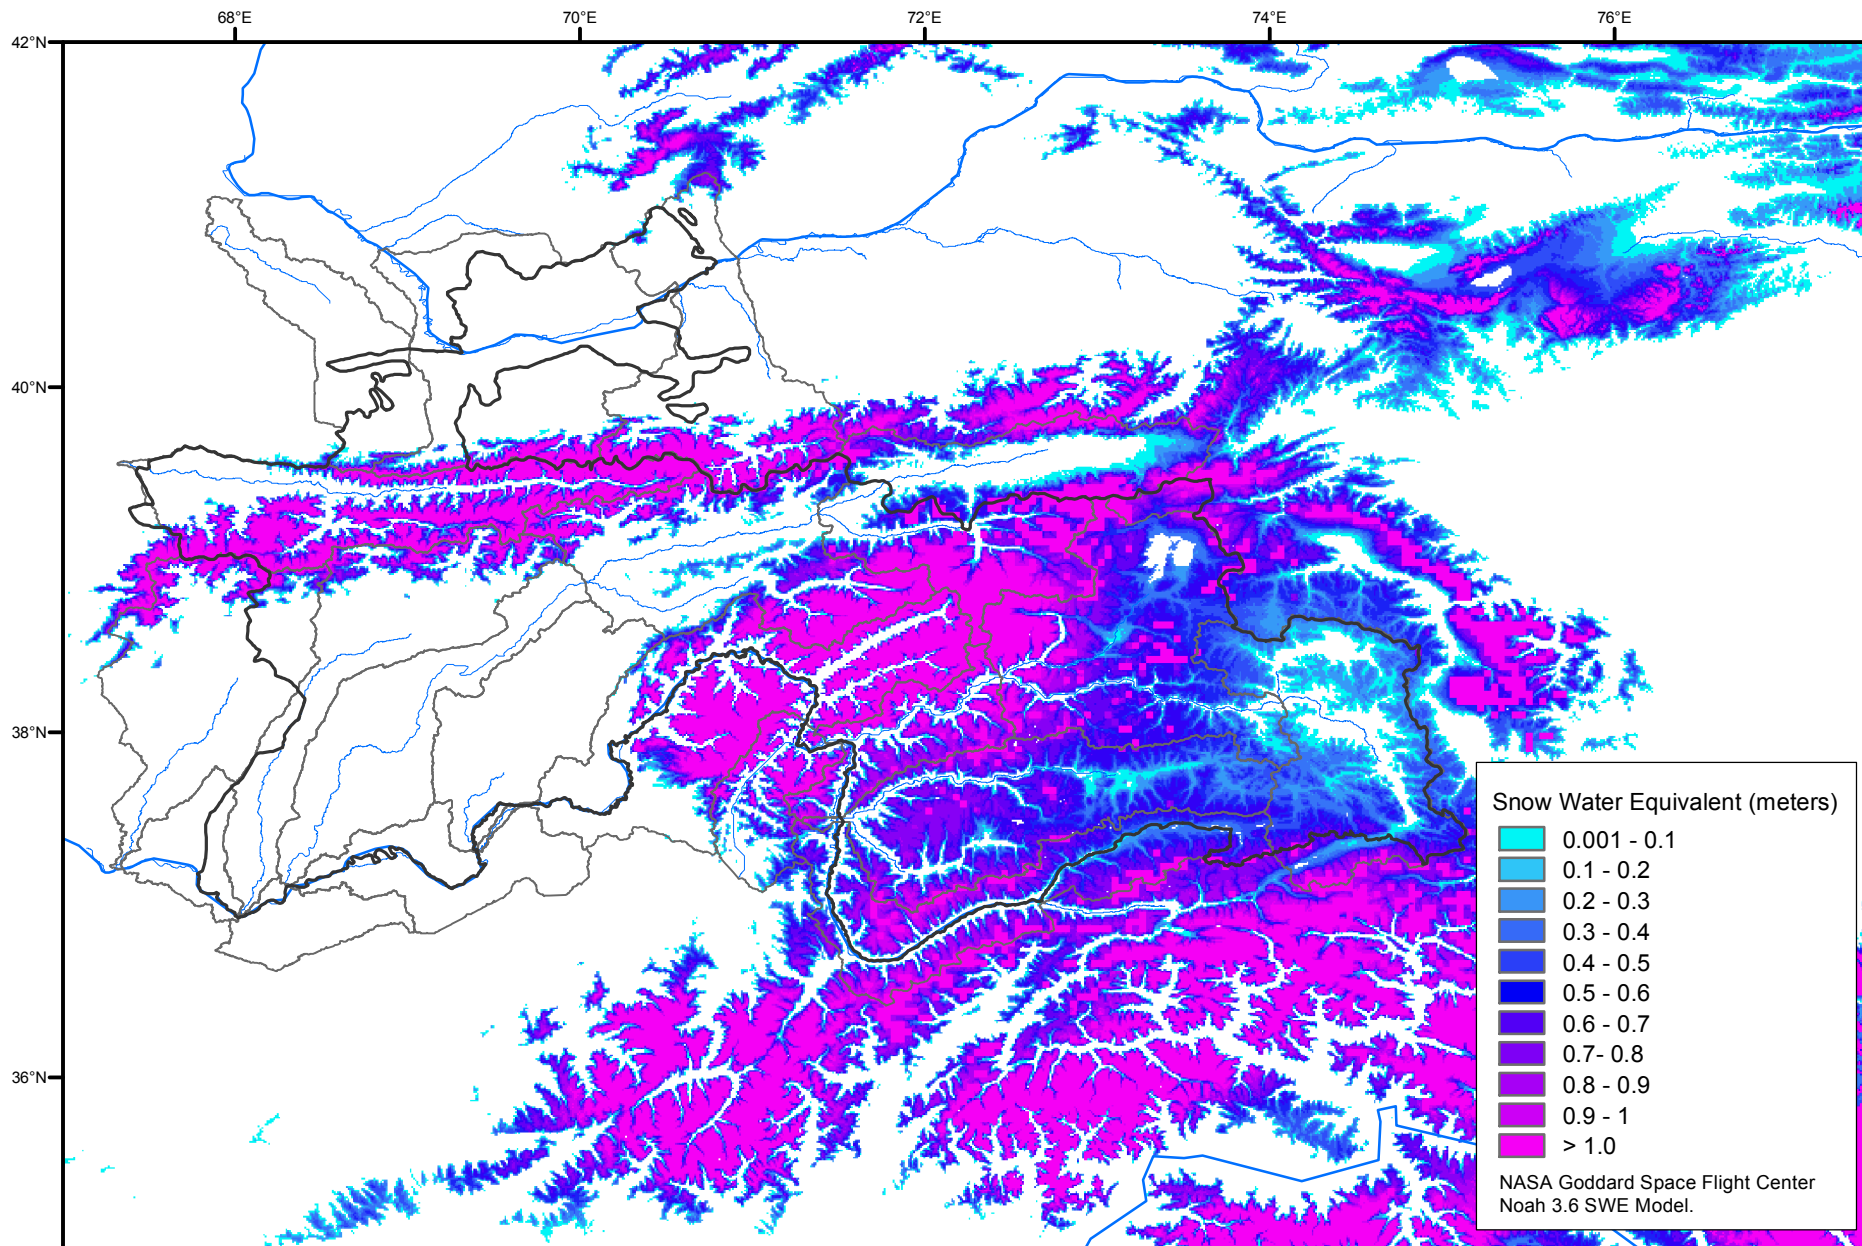

Snow Water Equivalent by Basin

May 26, 2010

Map created by USGS/EROS