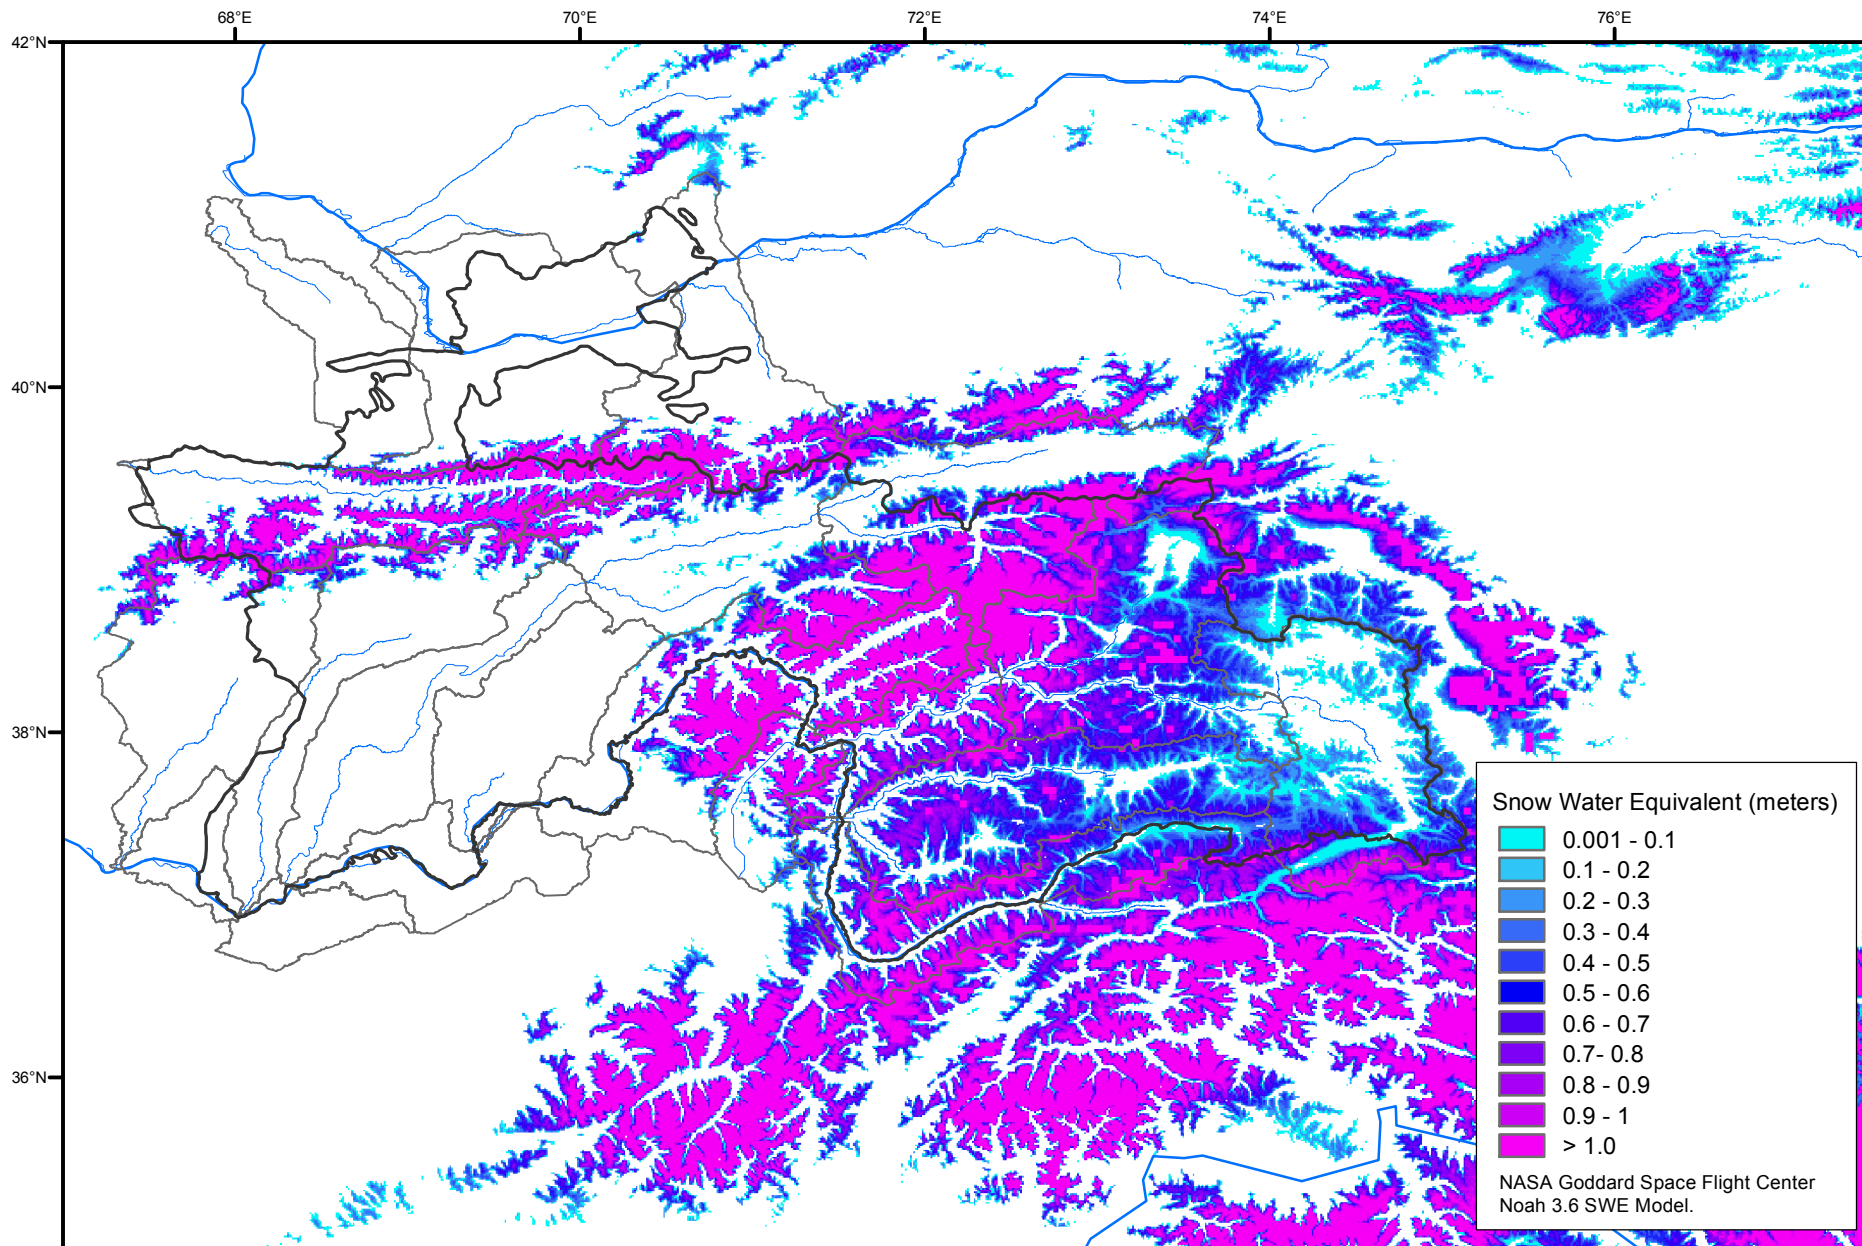

Snow Water Equivalent by Basin

June 25, 2010

Map created by USGS/EROS