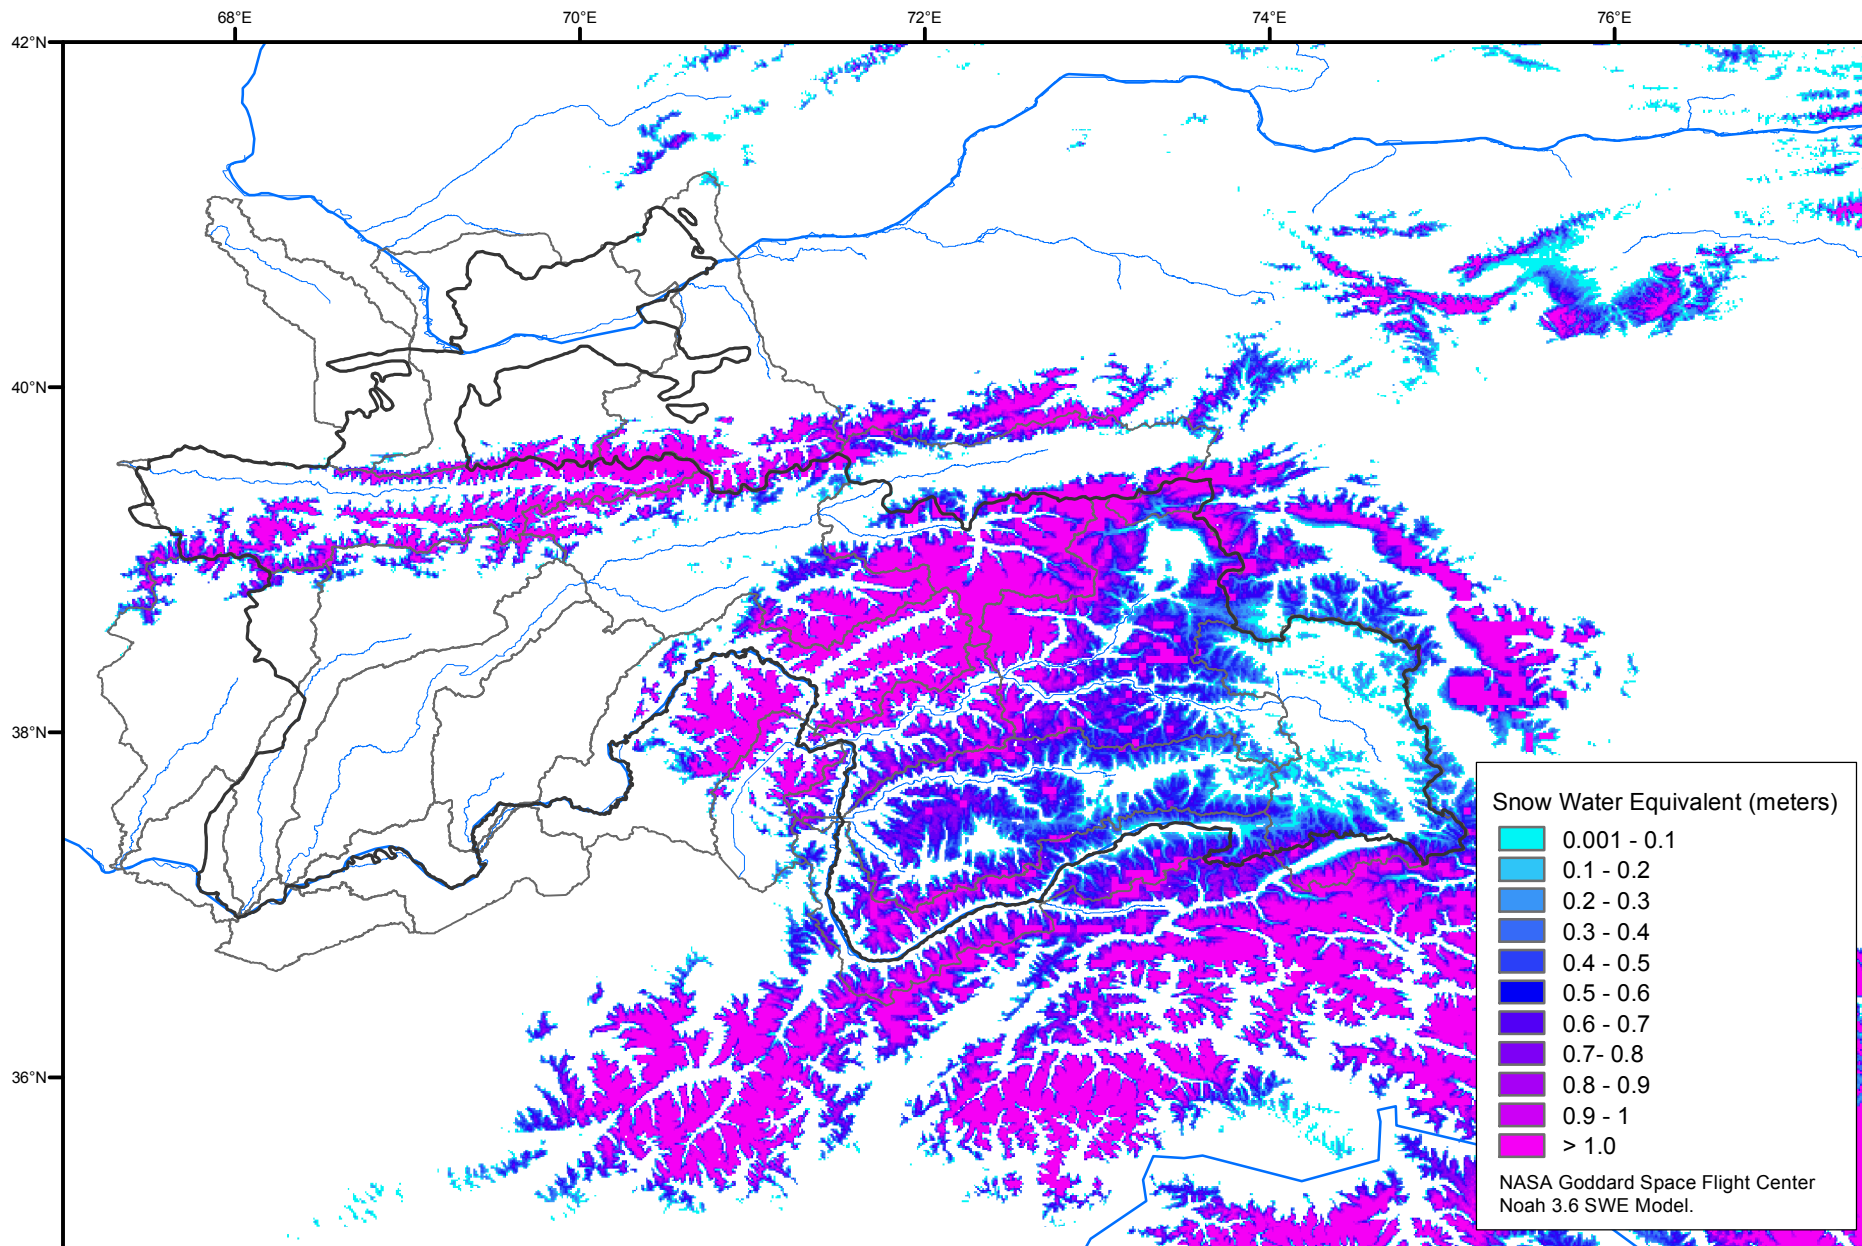

# Snow Water Equivalent by Basin

July 09, 2010

Map created by USGS/EROS