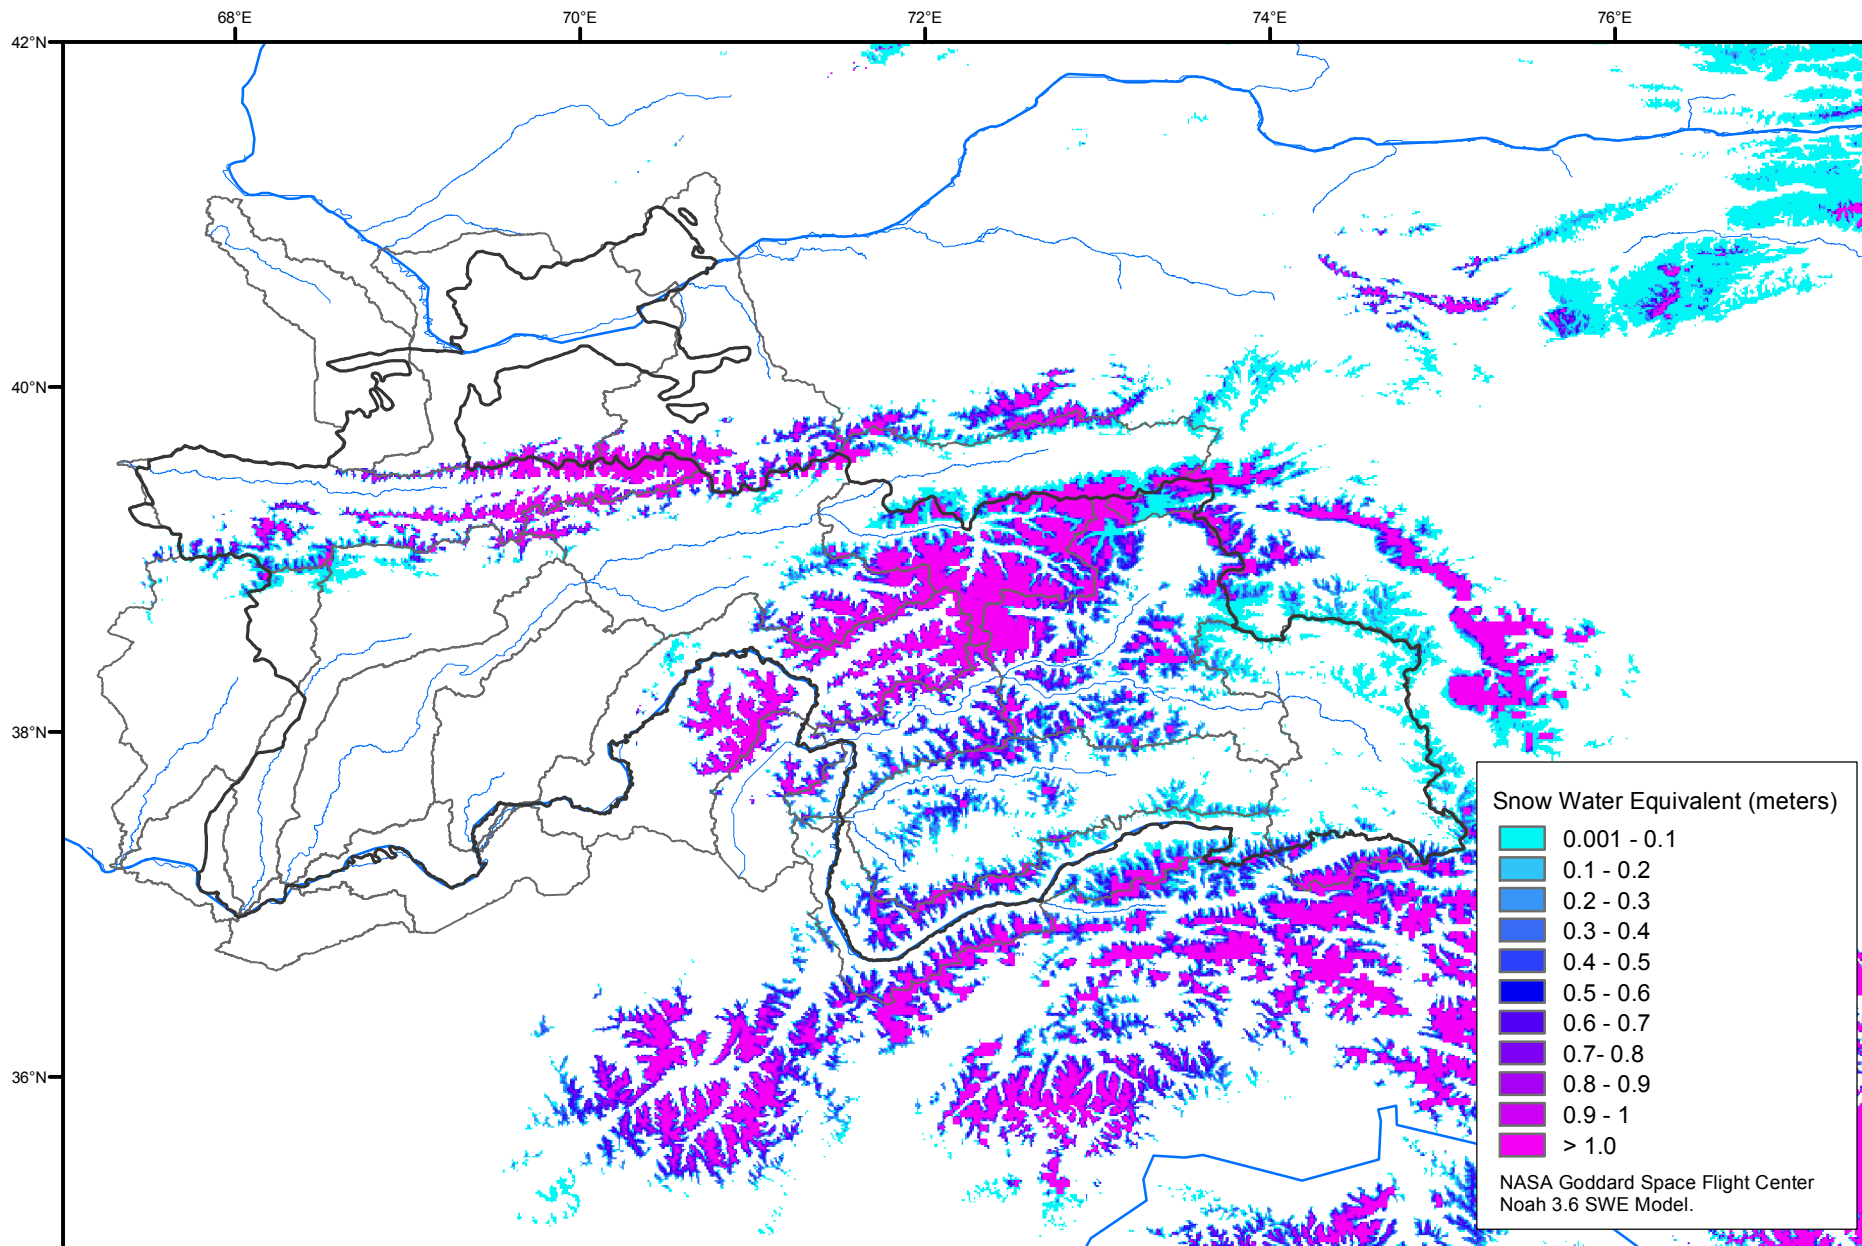

Snow Water Equivalent by Basin

August 25, 2010

Map created by USGS/EROS