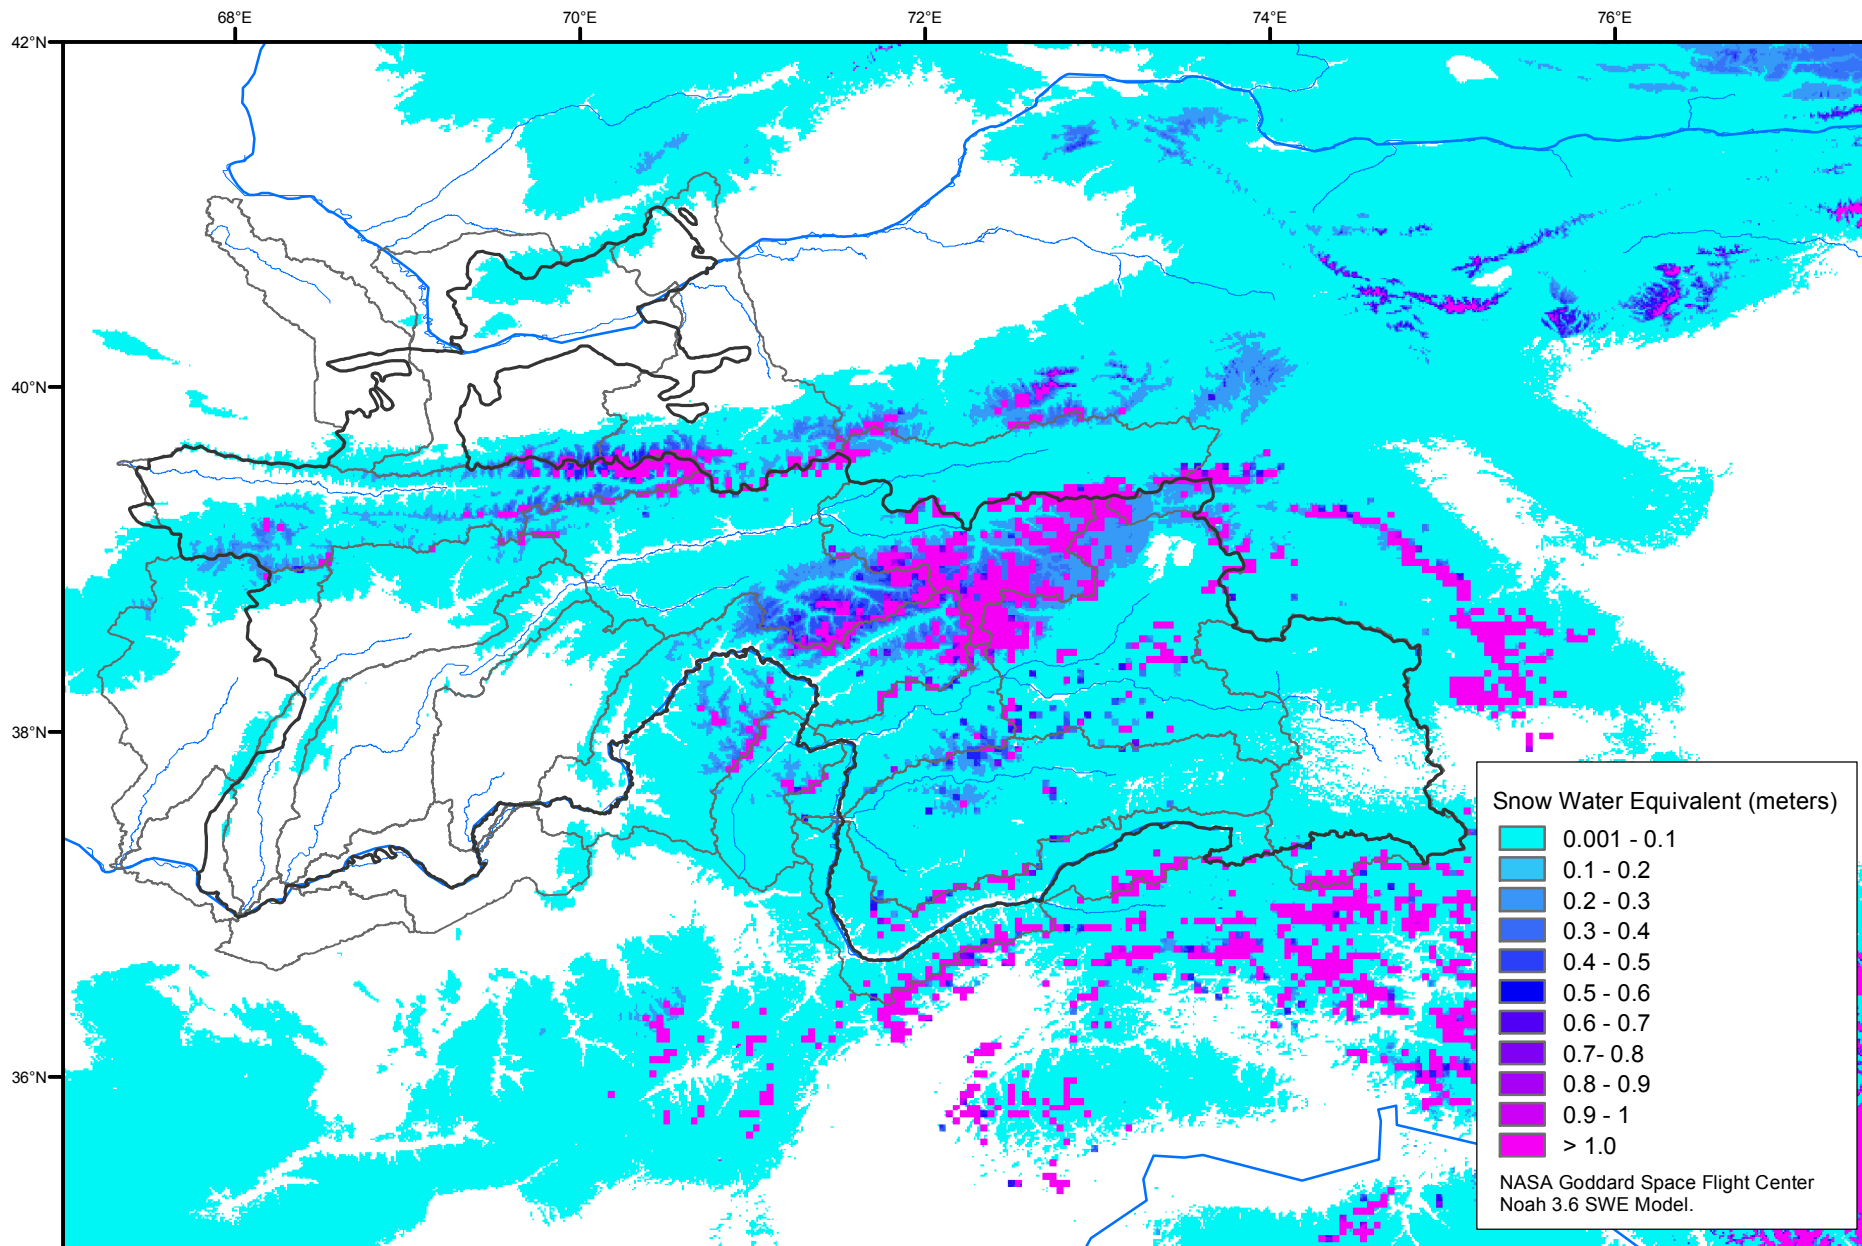

Snow Water Equivalent by Basin

December 09, 2010

Map created by USGS/EROS