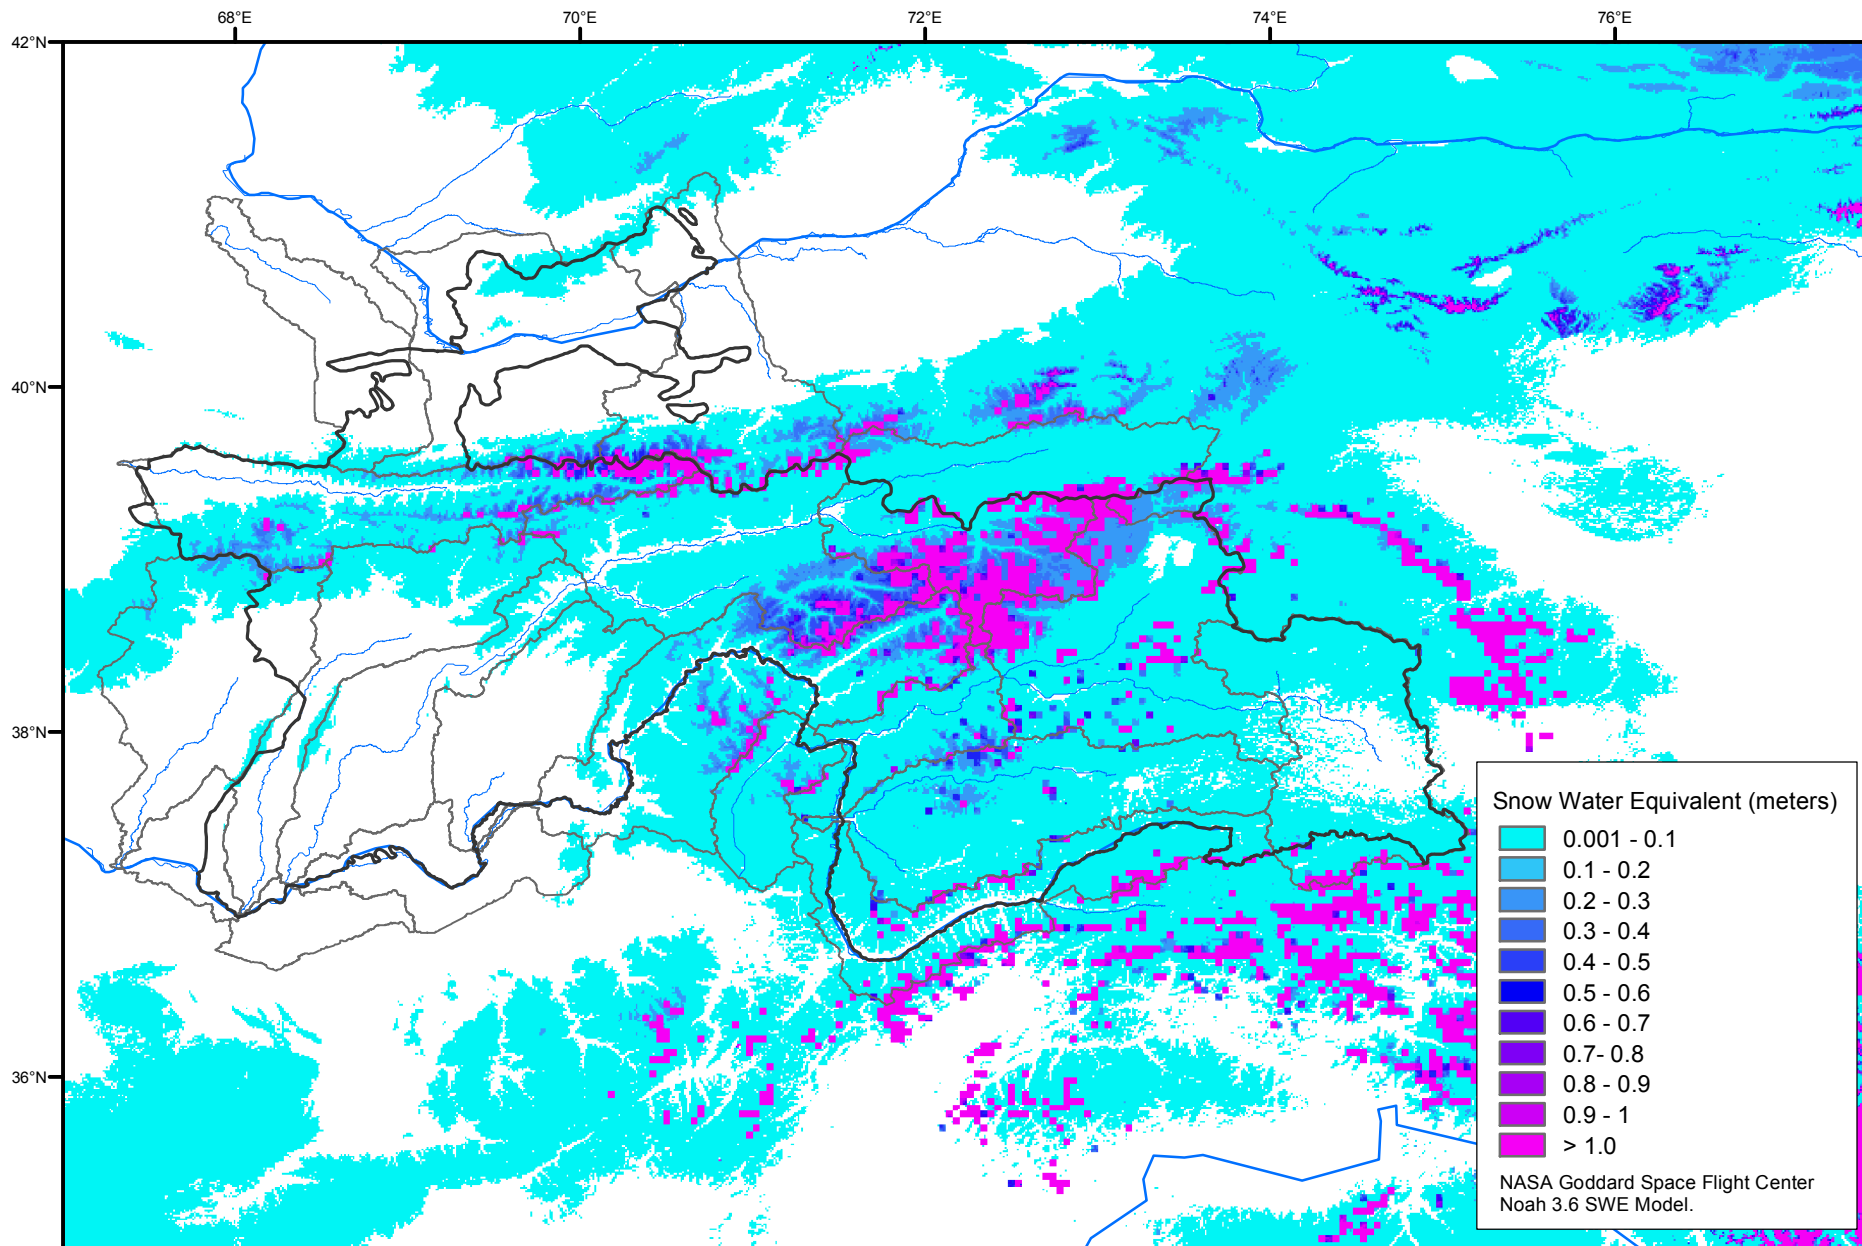

# Snow Water Equivalent by Basin

December 11, 2010

Map created by USGS/EROS