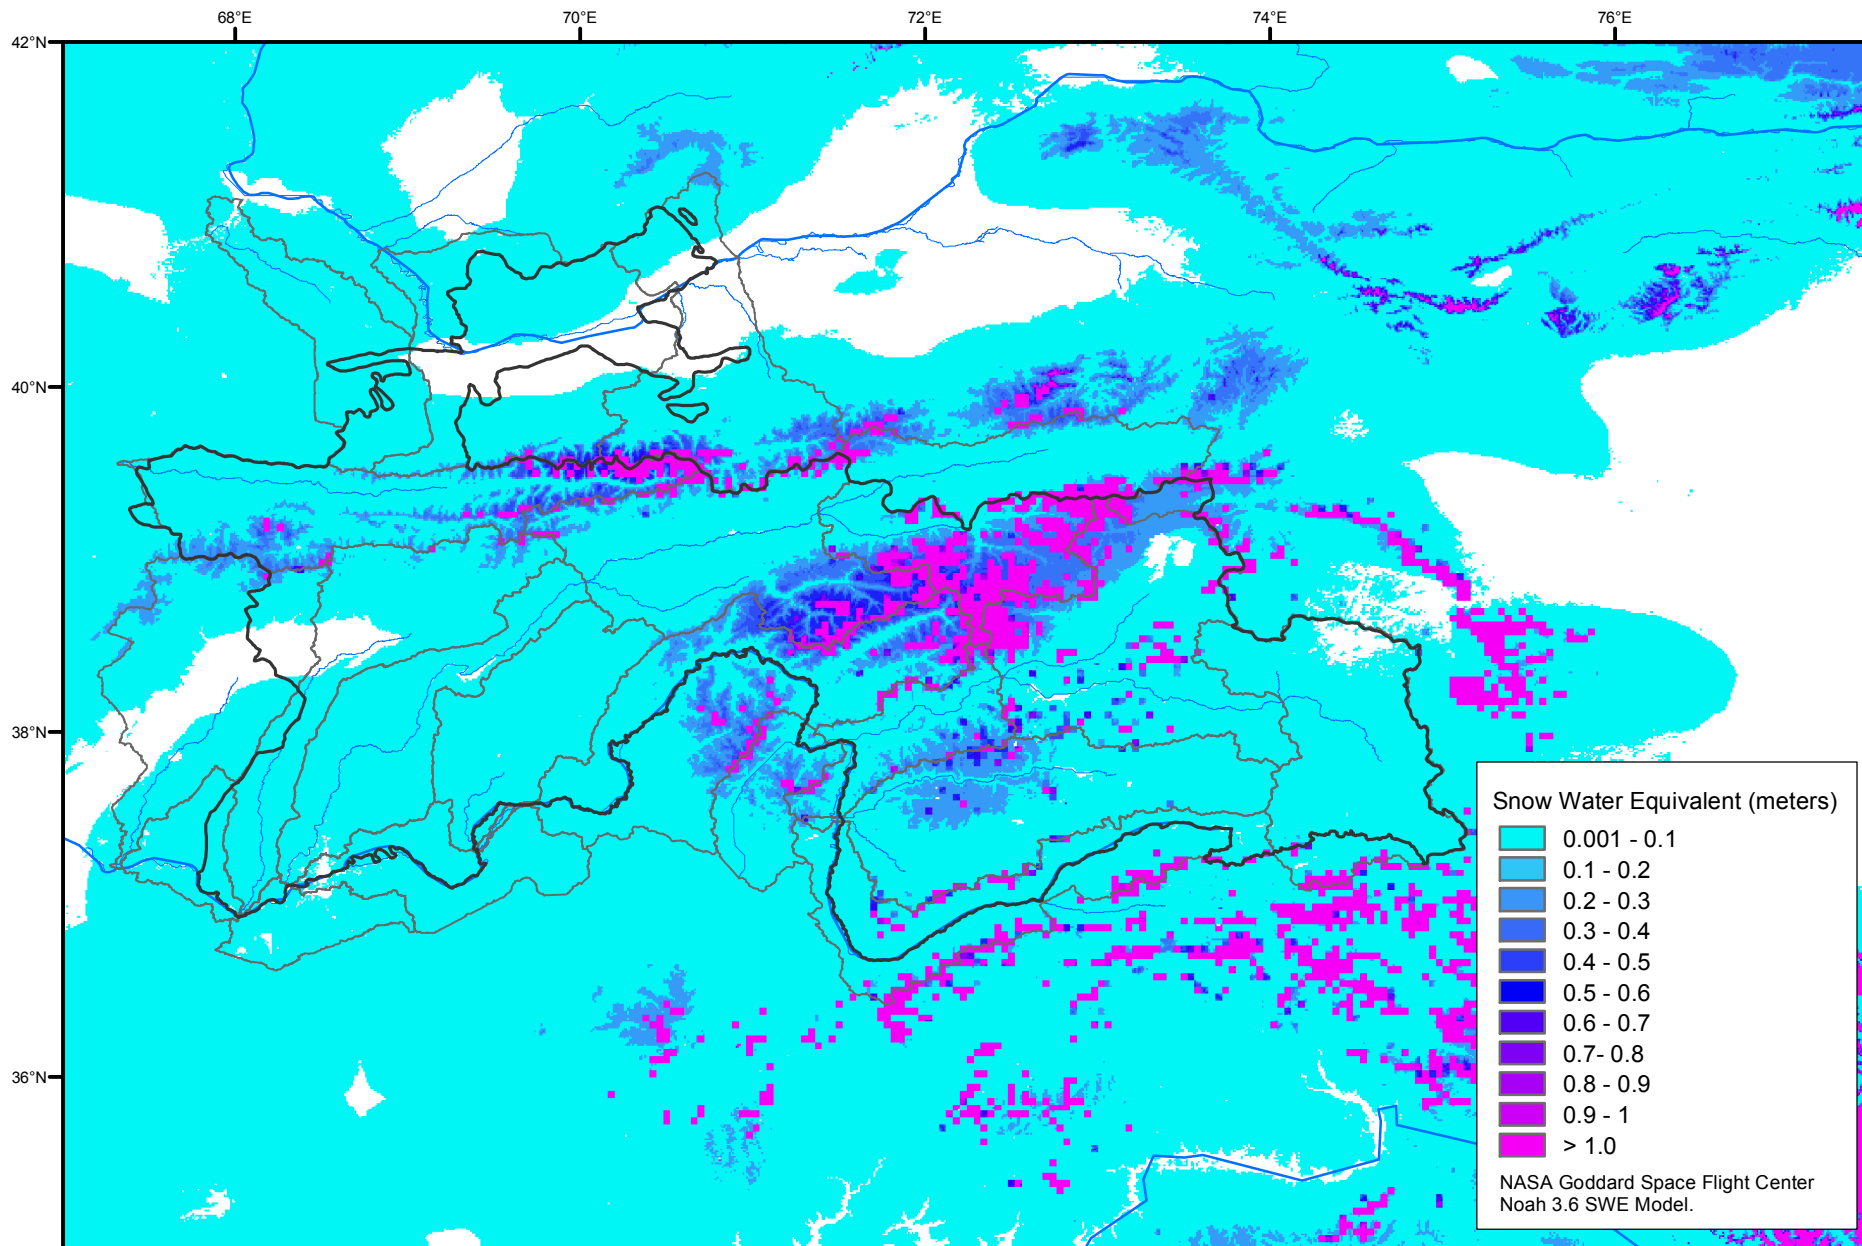

# Snow Water Equivalent by Basin

January 15, 2011

Map created by USGS/EROS