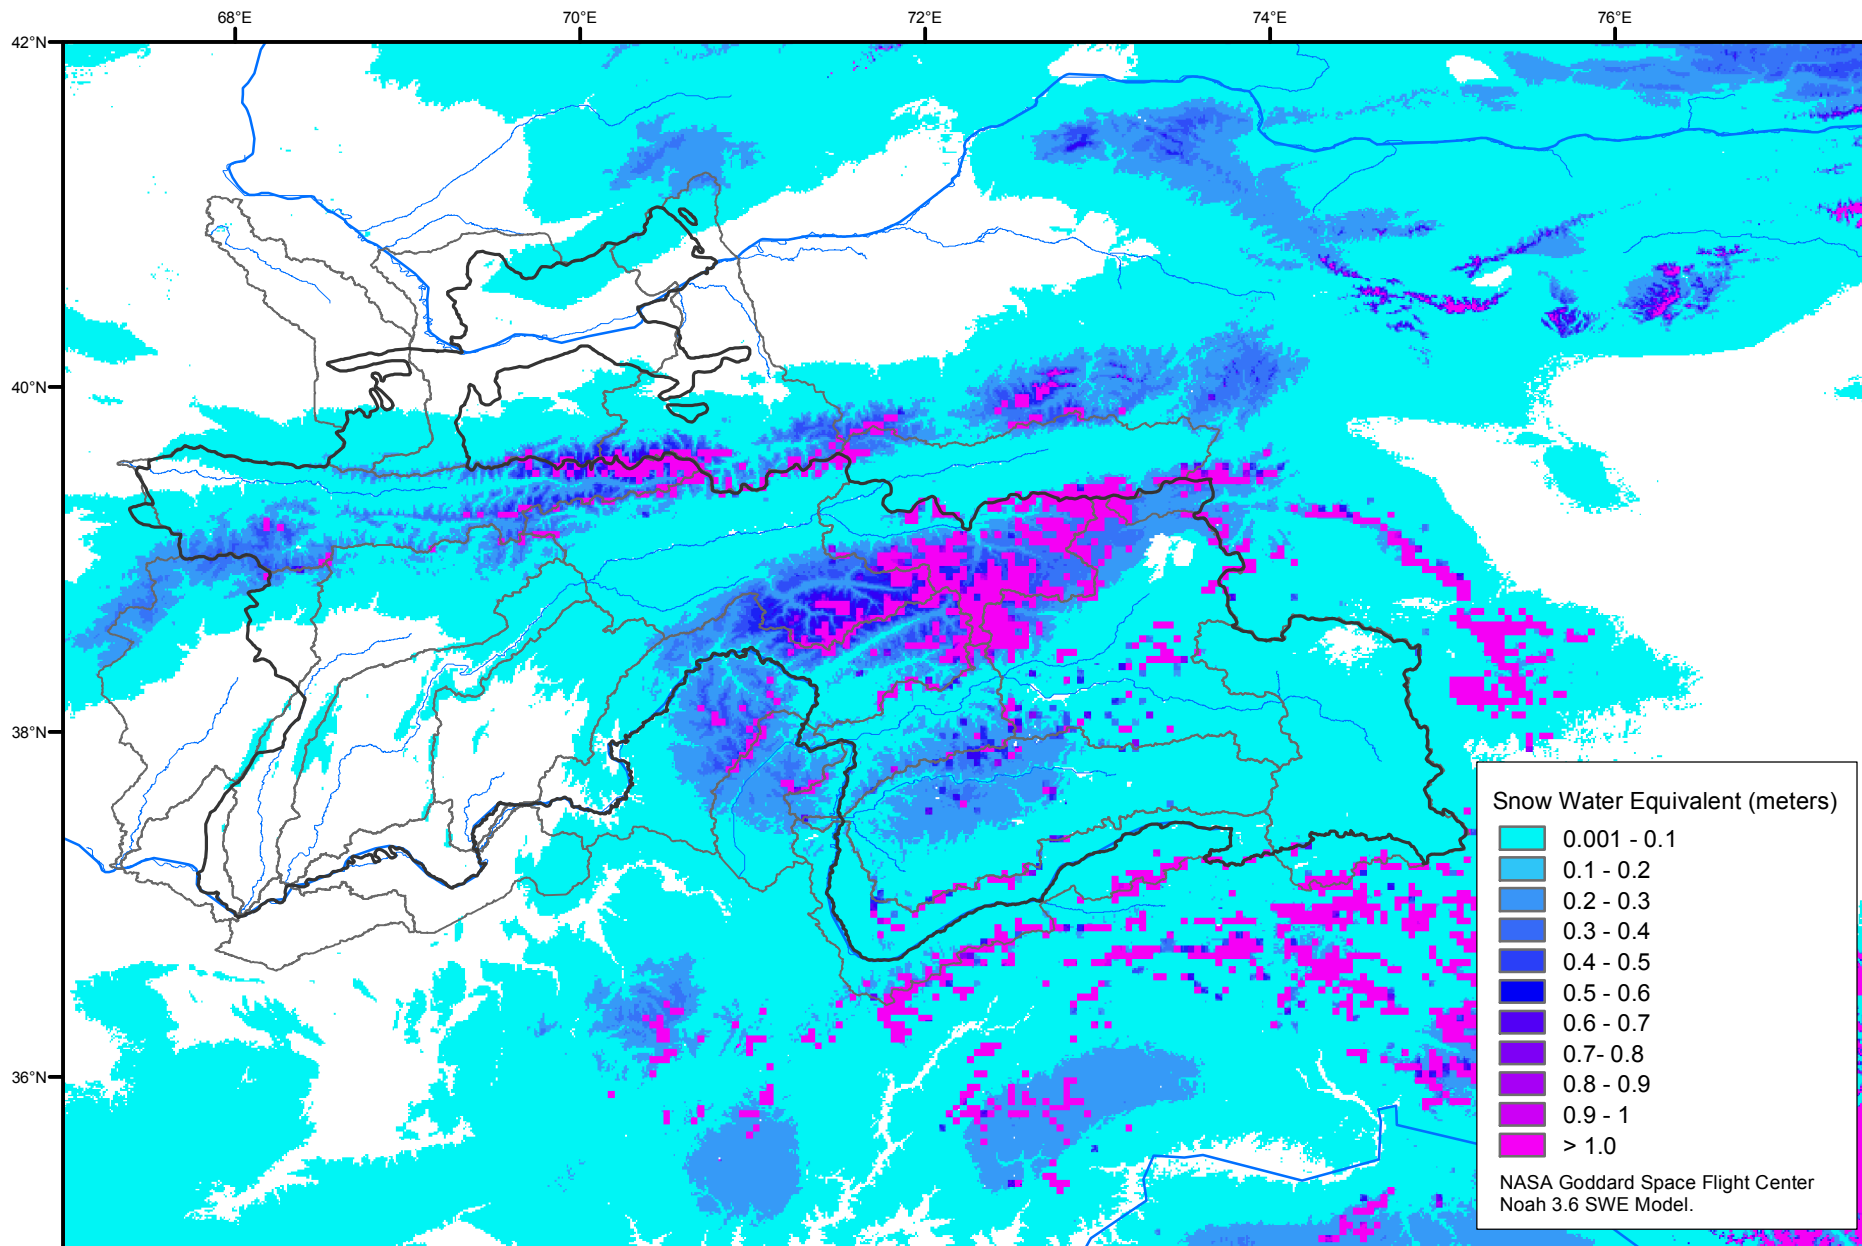

# Snow Water Equivalent by Basin

January 30, 2011

Map created by USGS/EROS