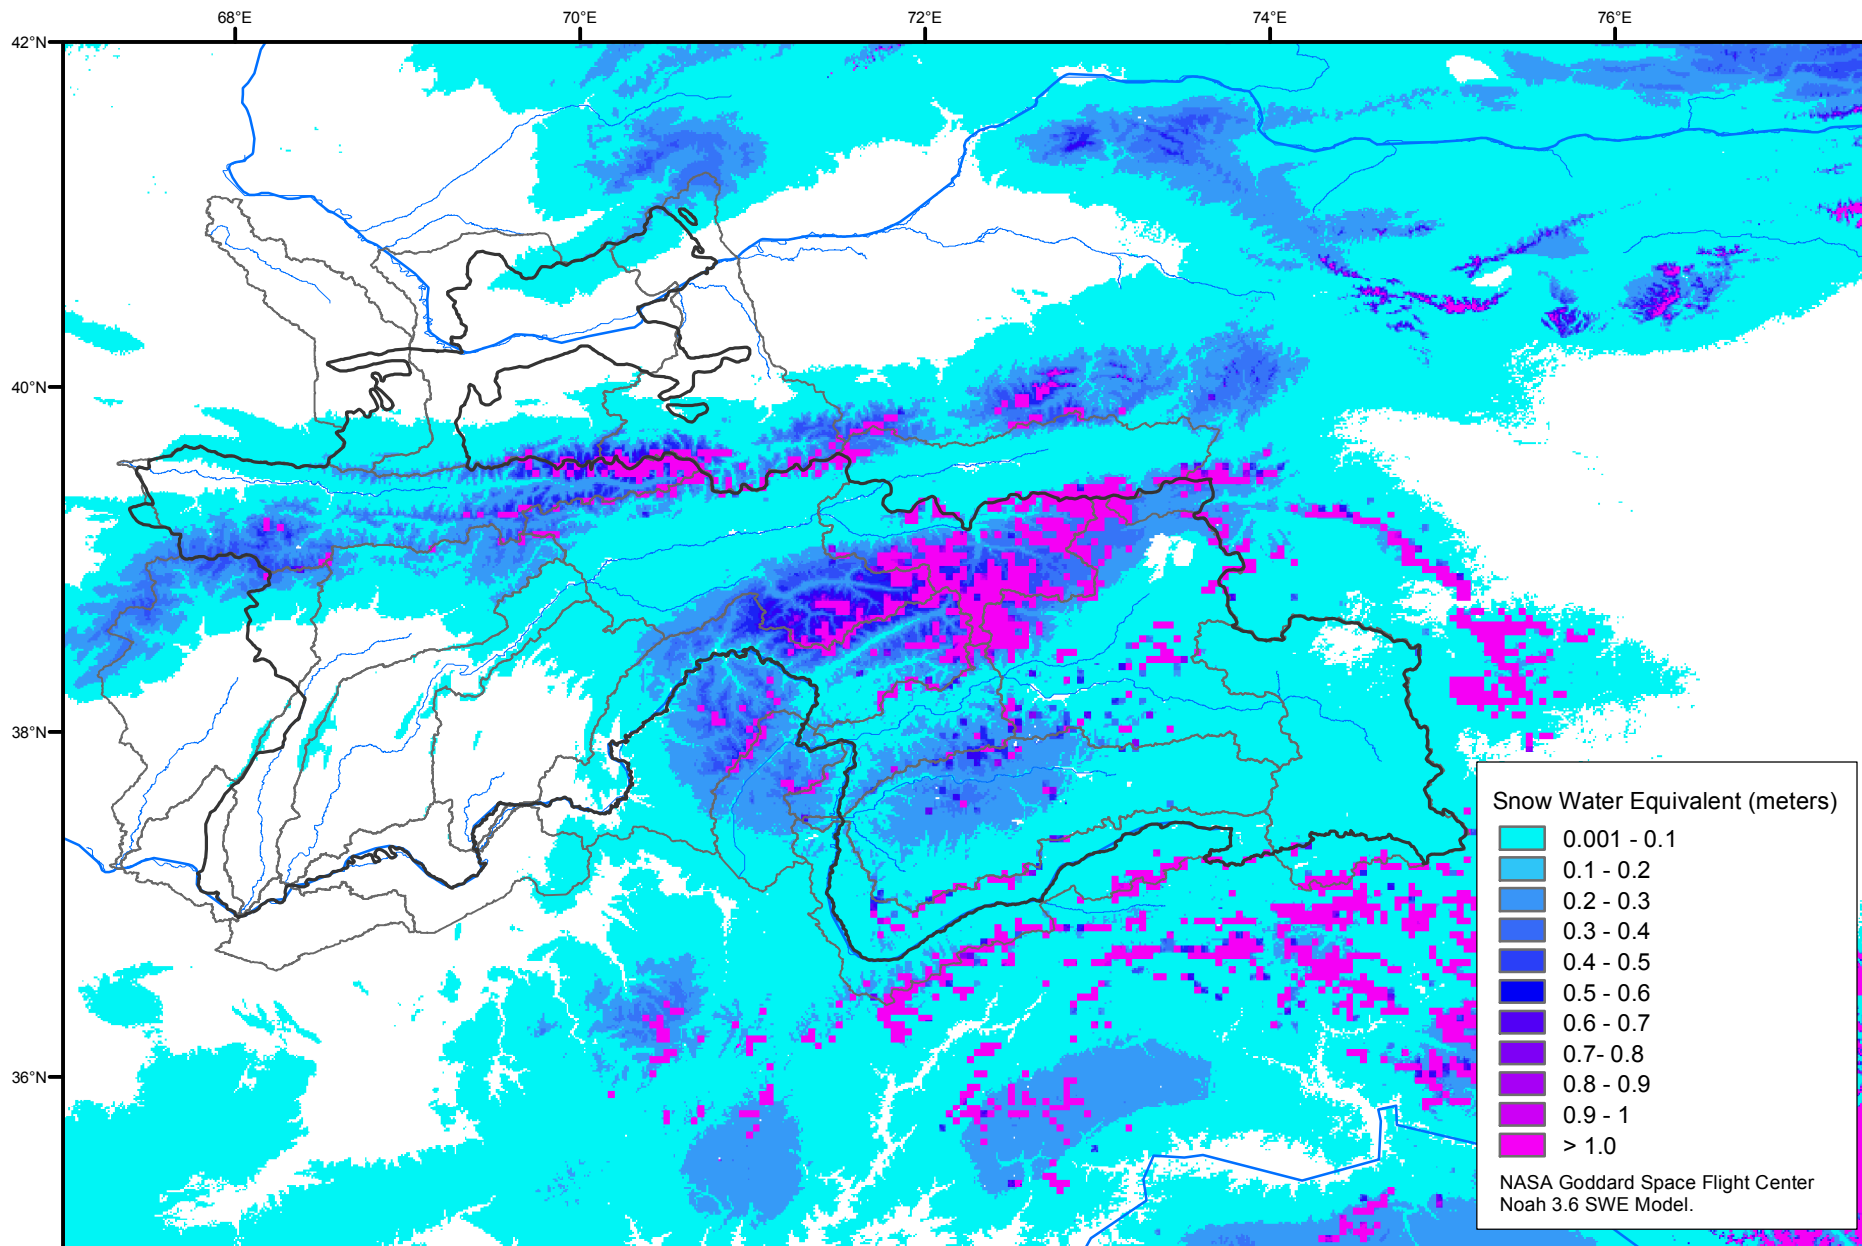

Snow Water Equivalent by Basin

February 02, 2011

Map created by USGS/EROS