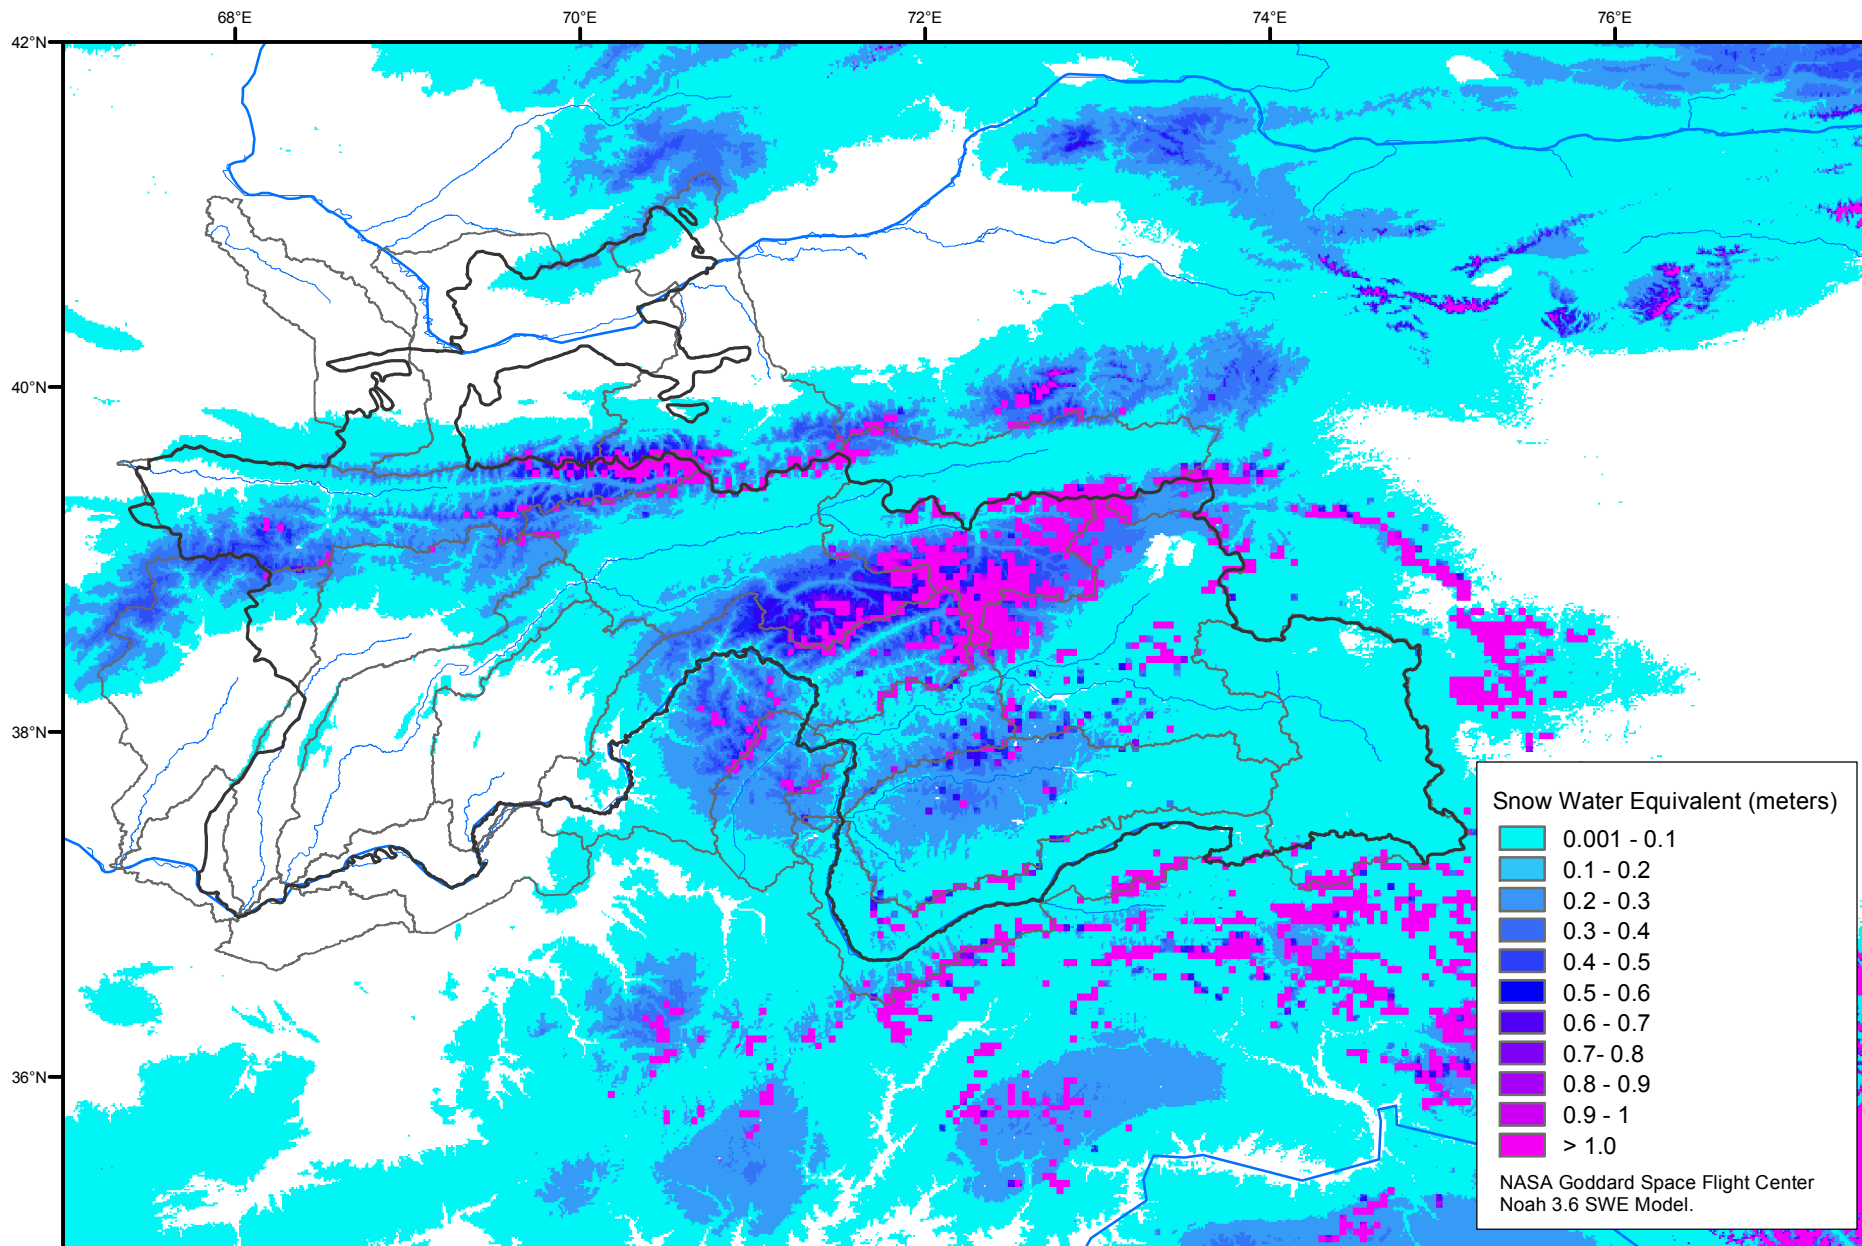

Snow Water Equivalent by Basin

February 03, 2011

Map created by USGS/EROS