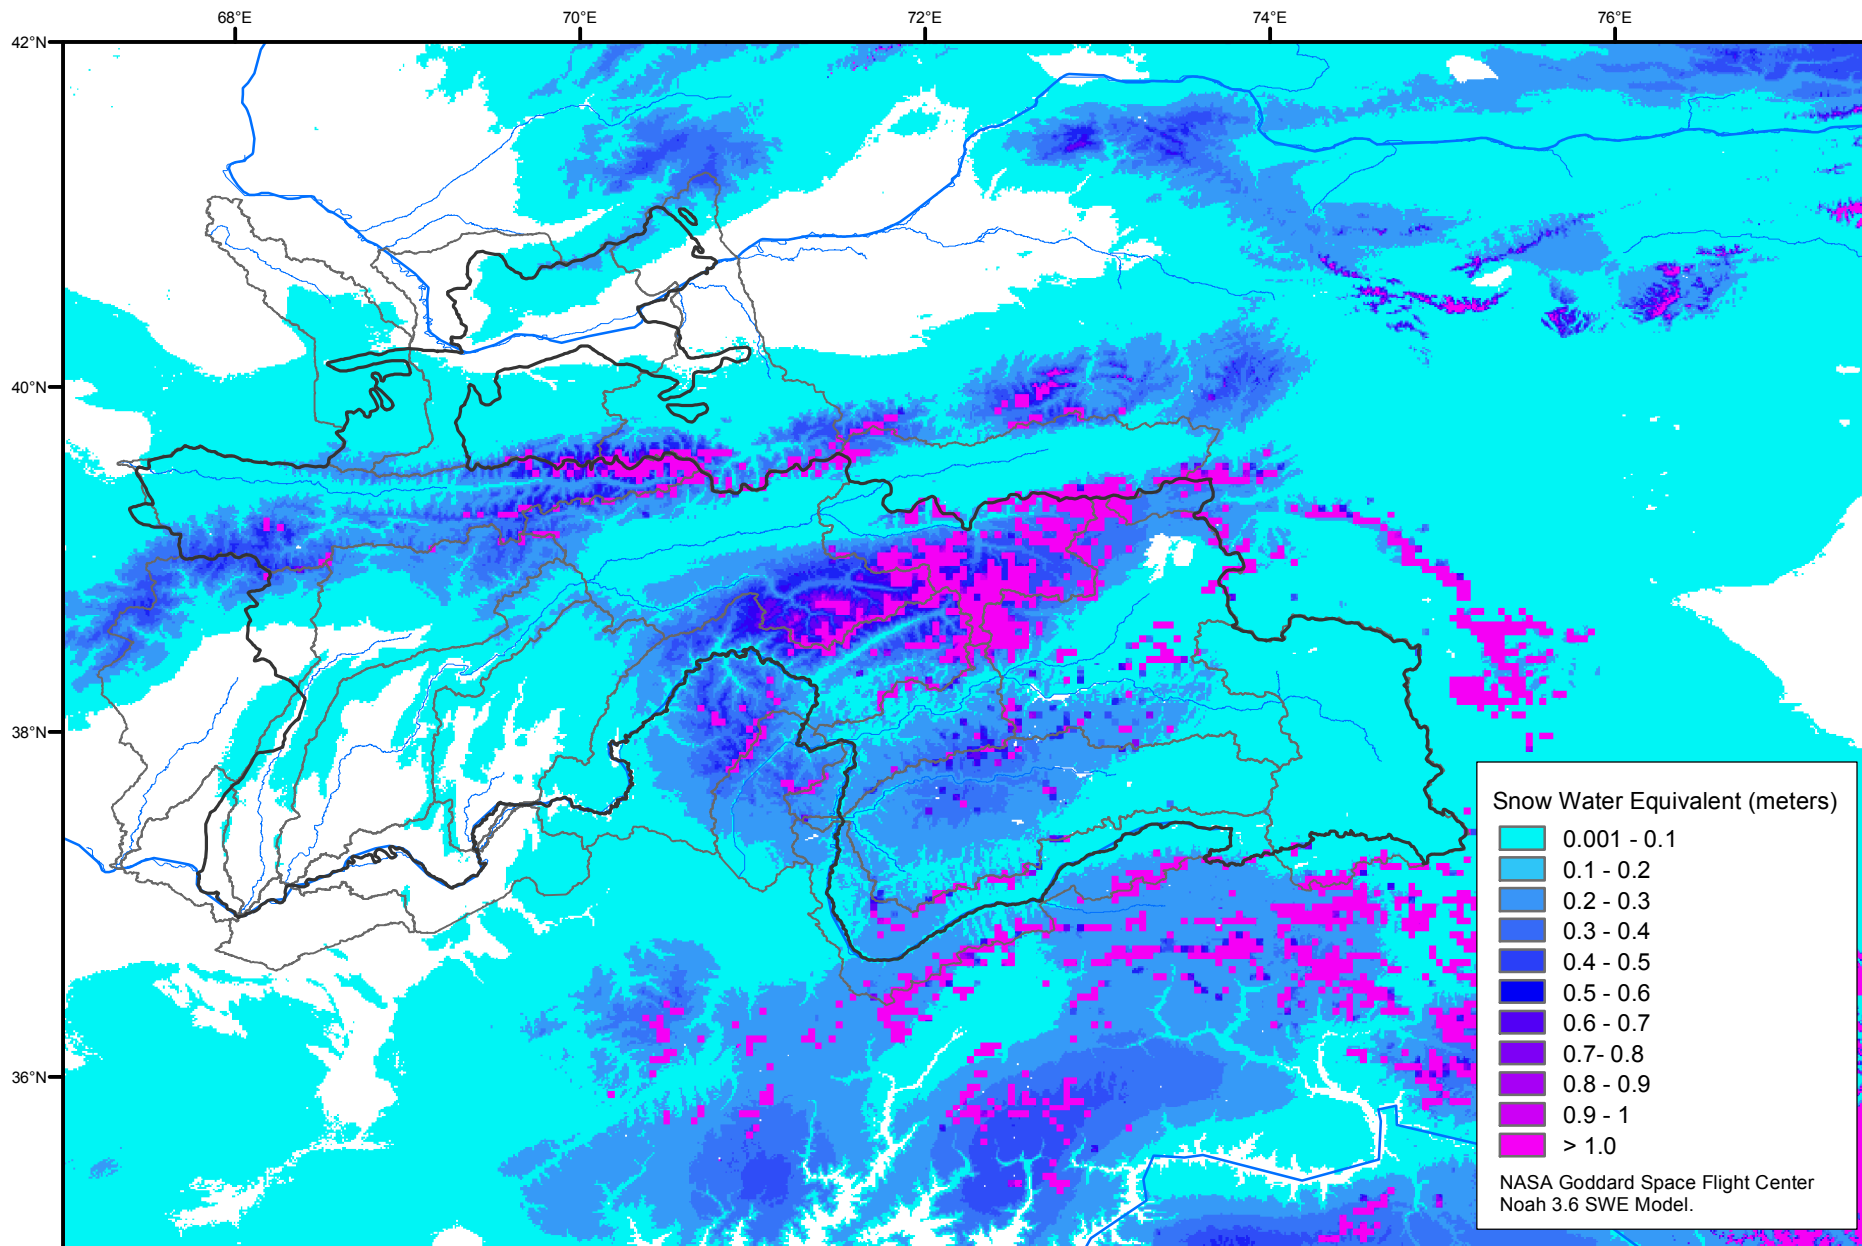

Snow Water Equivalent by Basin

February 08, 2011

Map created by USGS/EROS