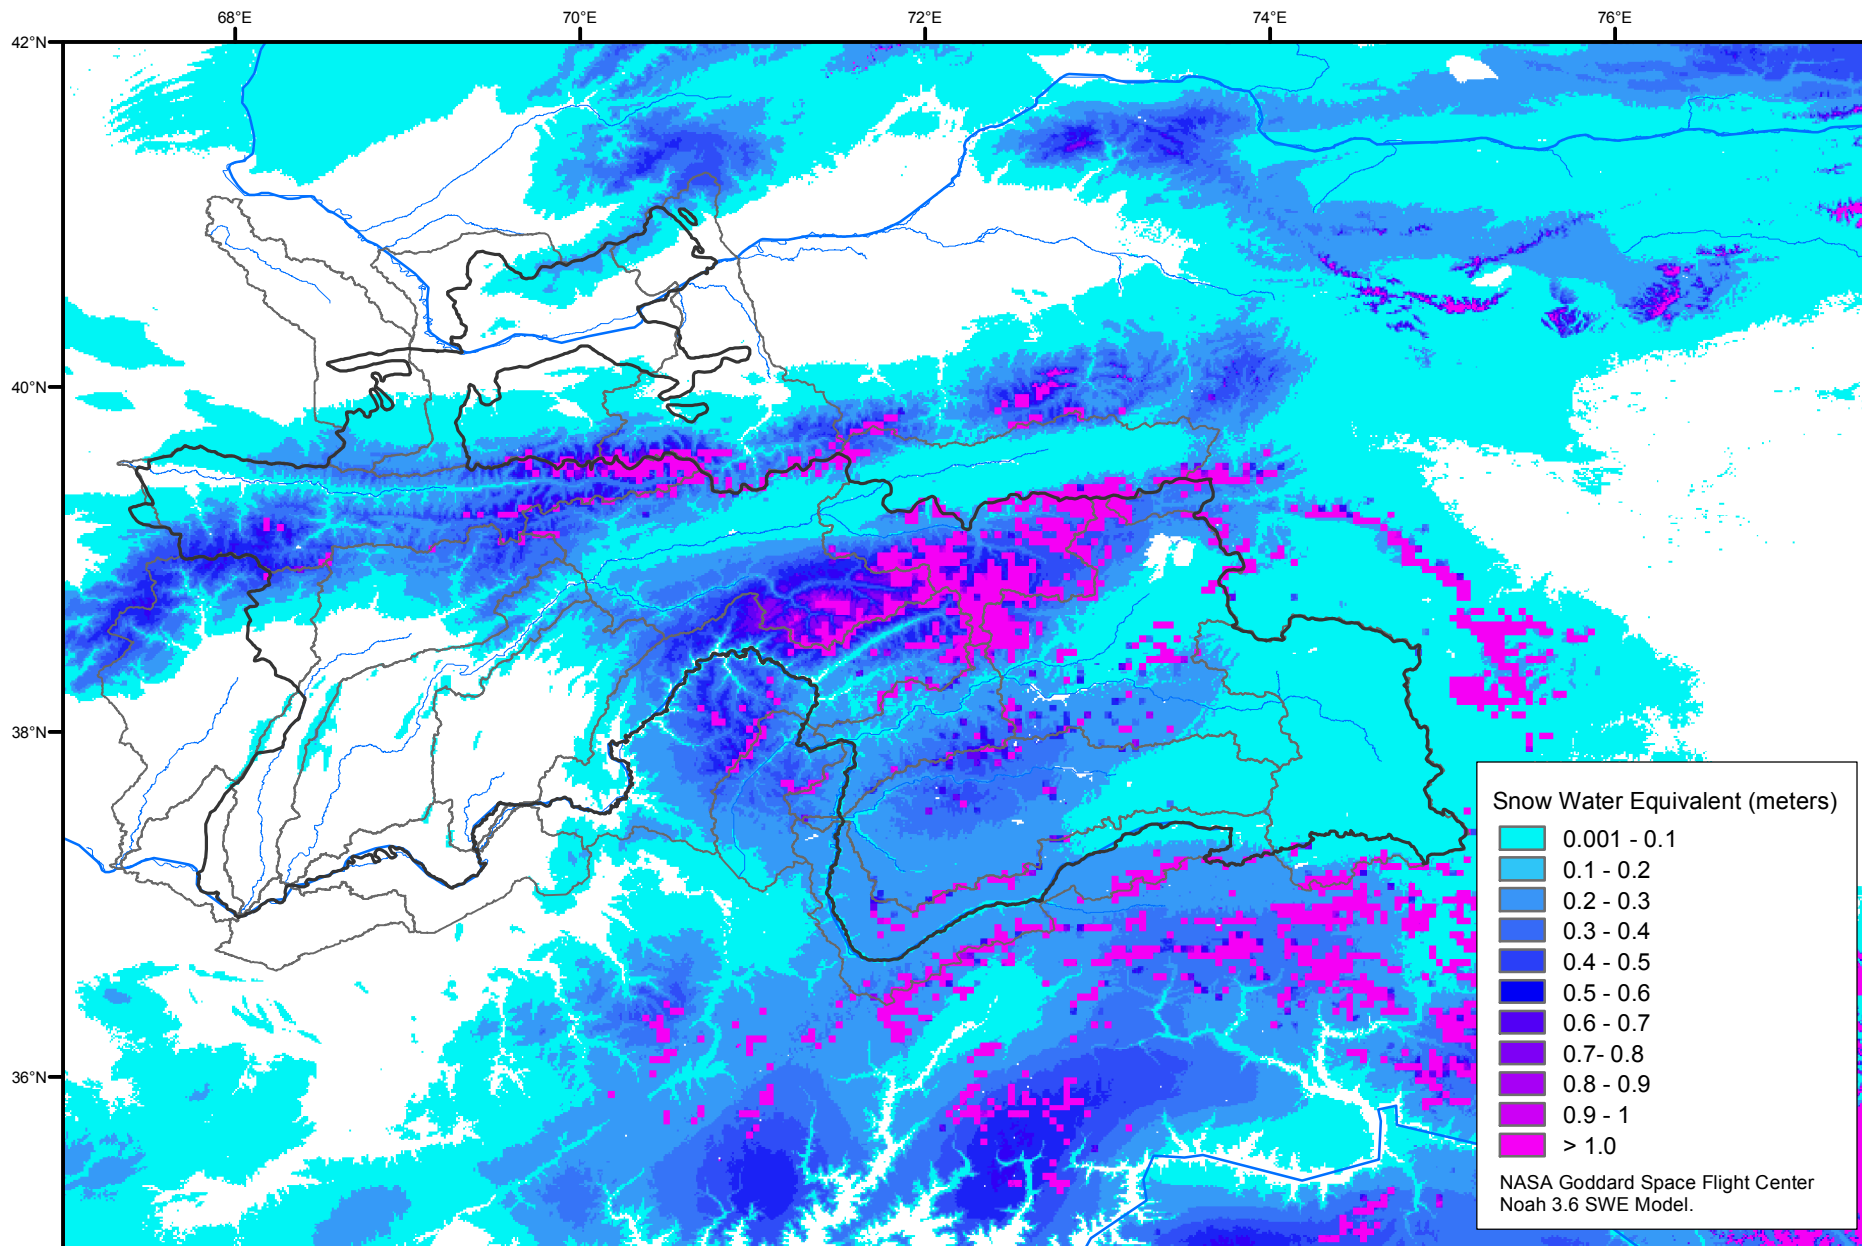

# Snow Water Equivalent by Basin

February 18, 2011

Map created by USGS/EROS