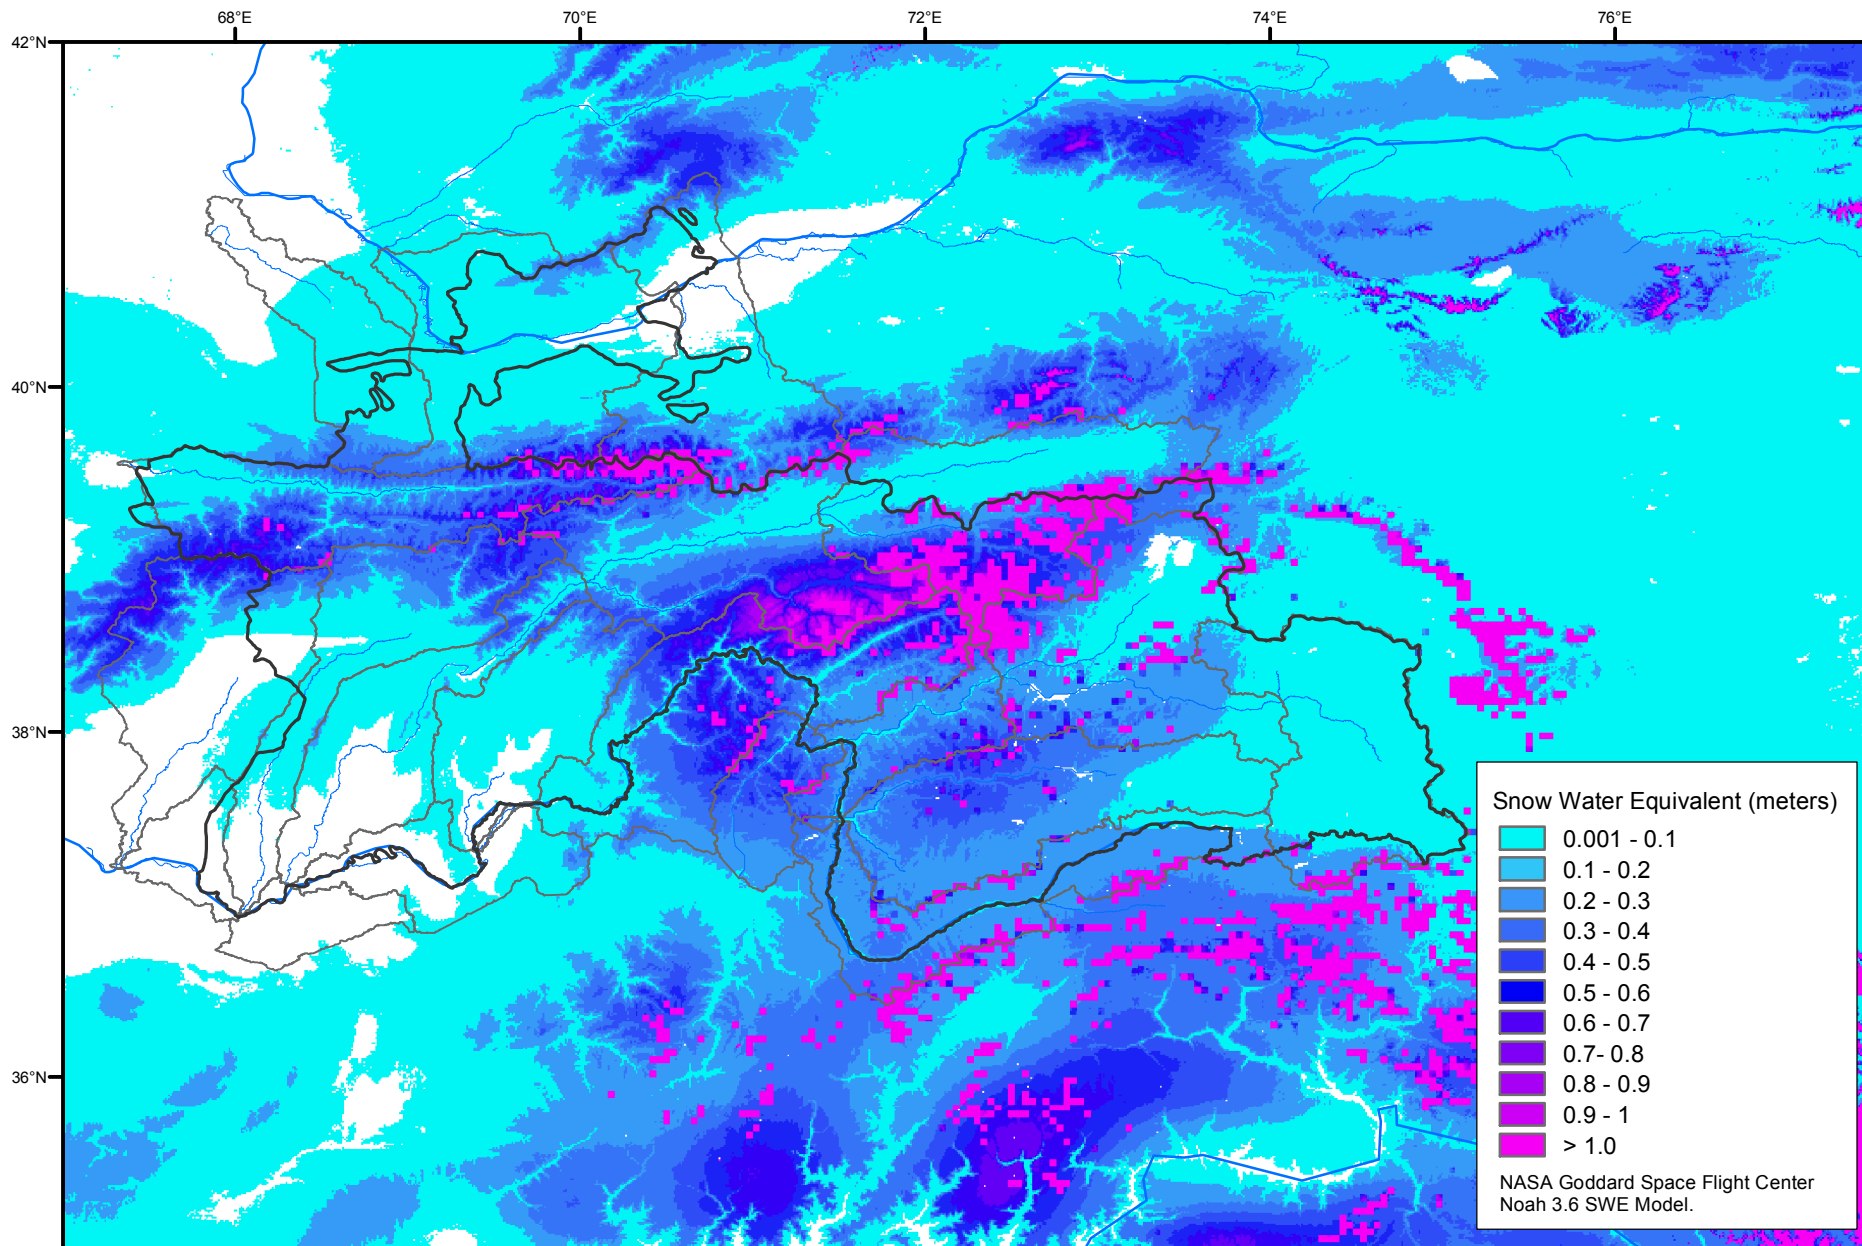

Snow Water Equivalent by Basin

March 01, 2011

Map created by USGS/EROS