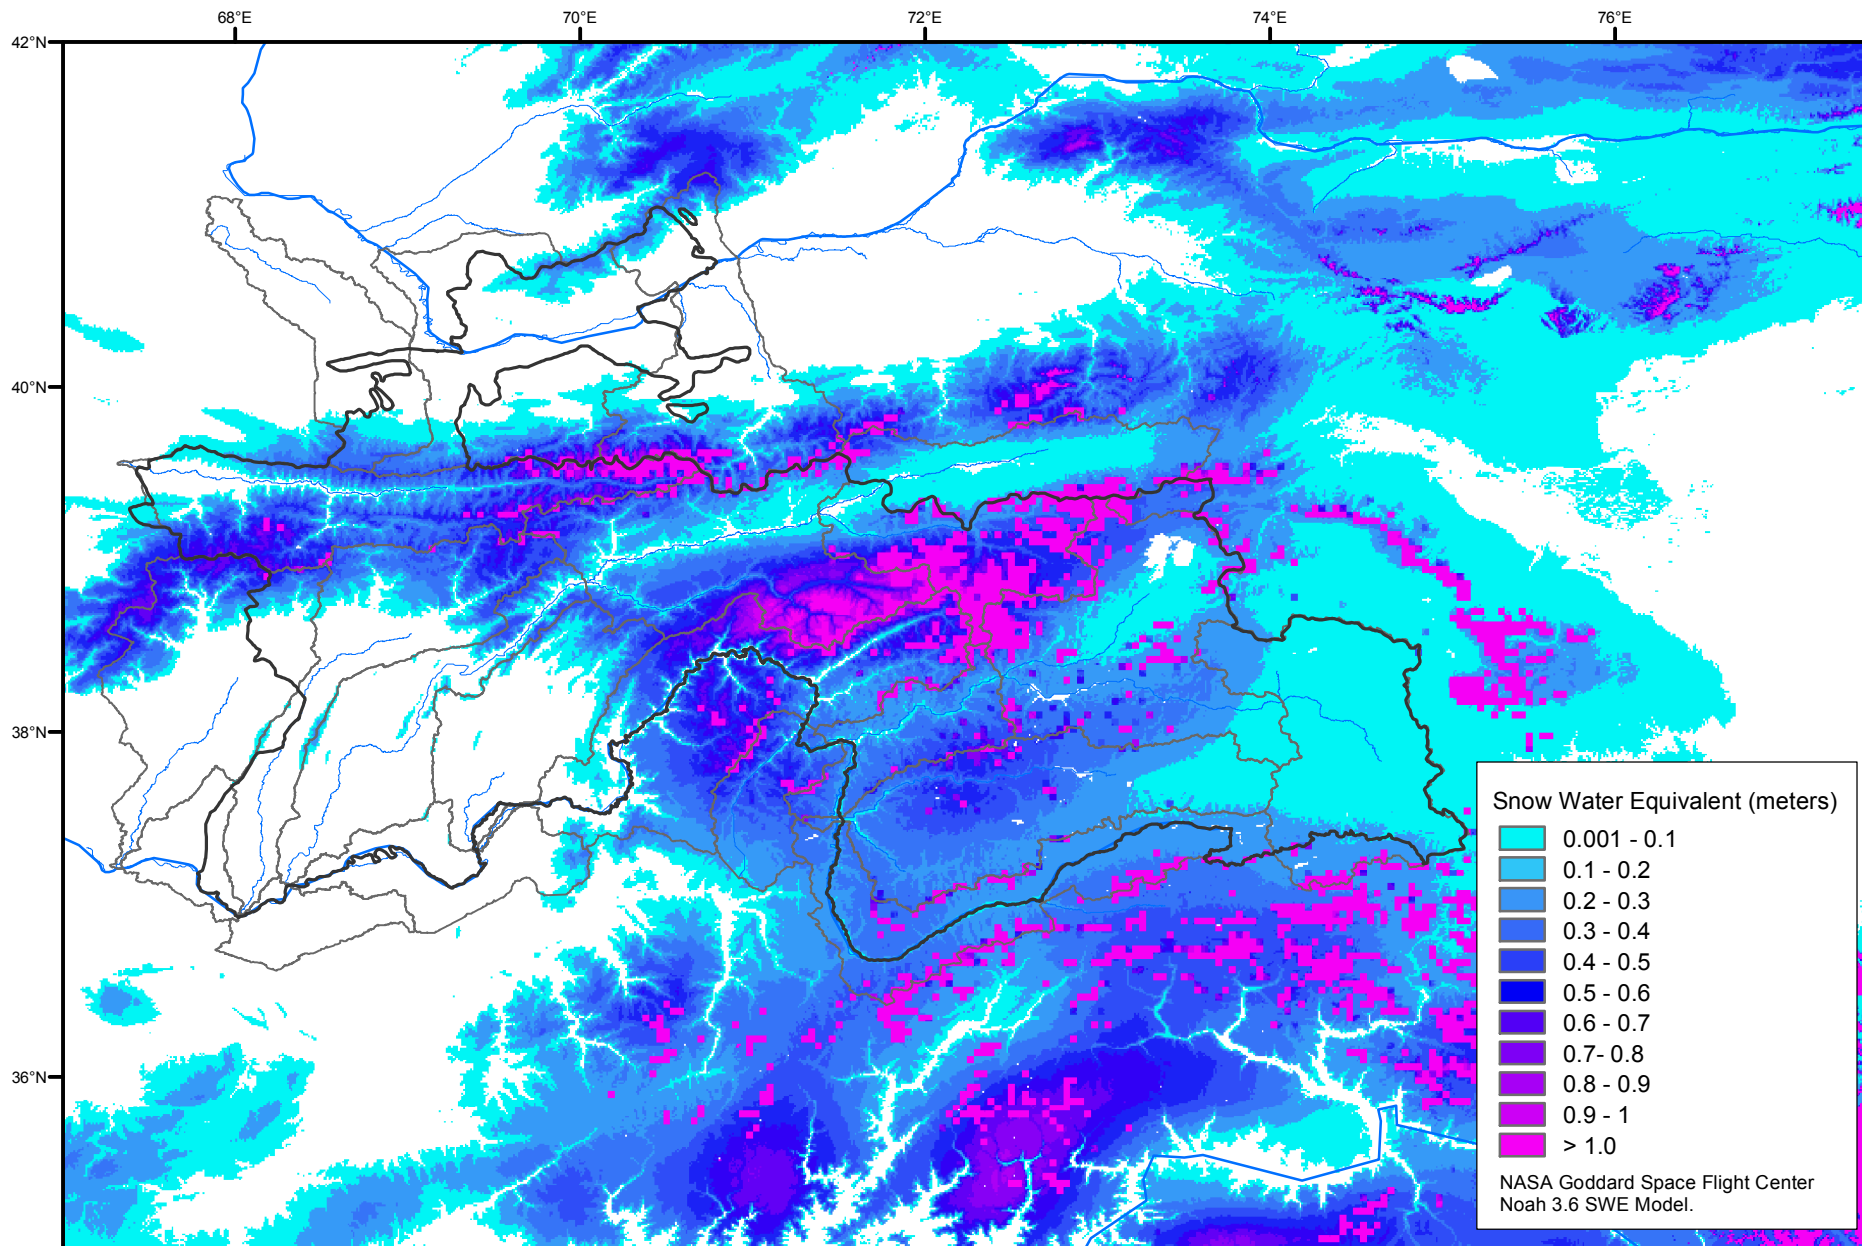

Snow Water Equivalent by Basin

March 14, 2011

Map created by USGS/EROS