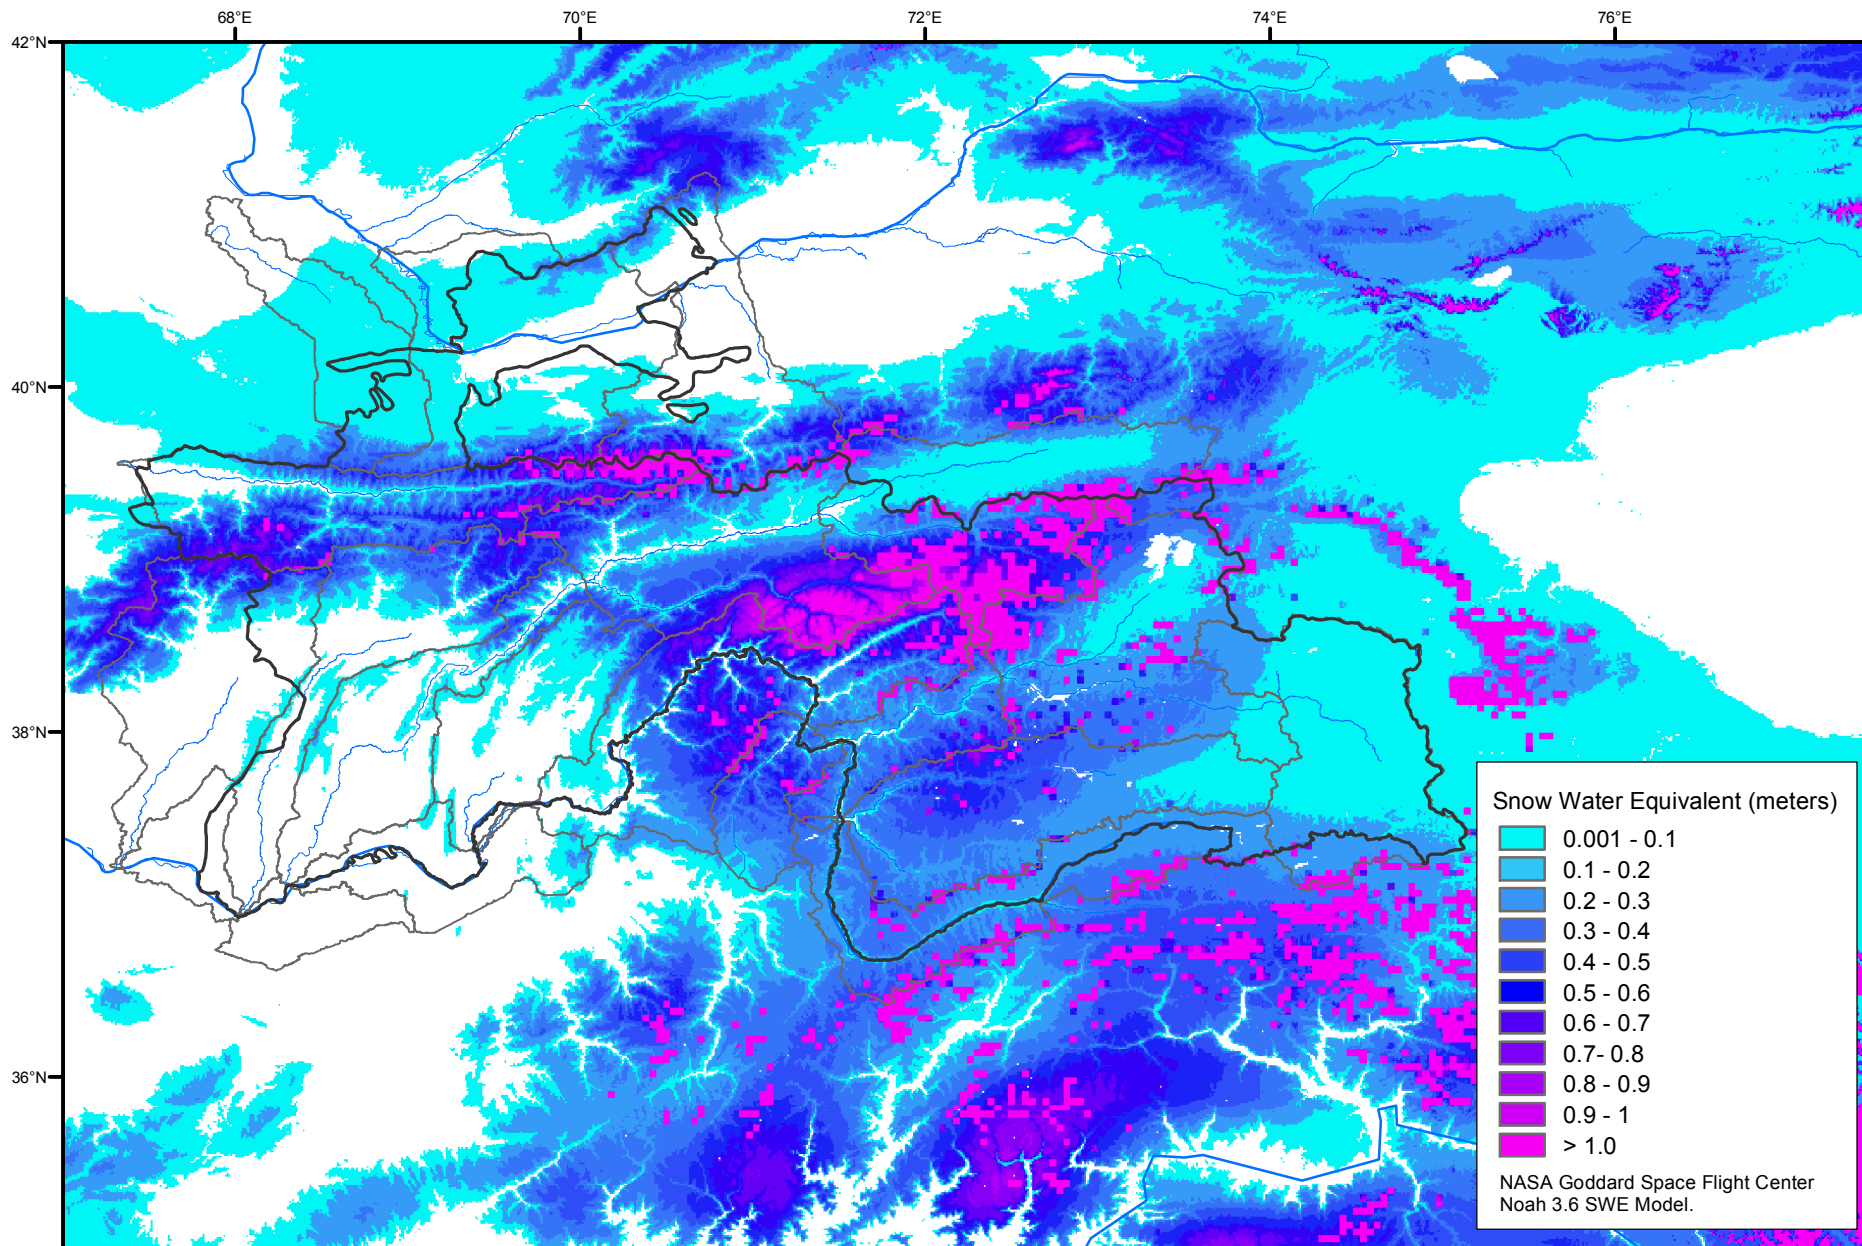

Snow Water Equivalent by Basin

March 18, 2011

Map created by USGS/EROS