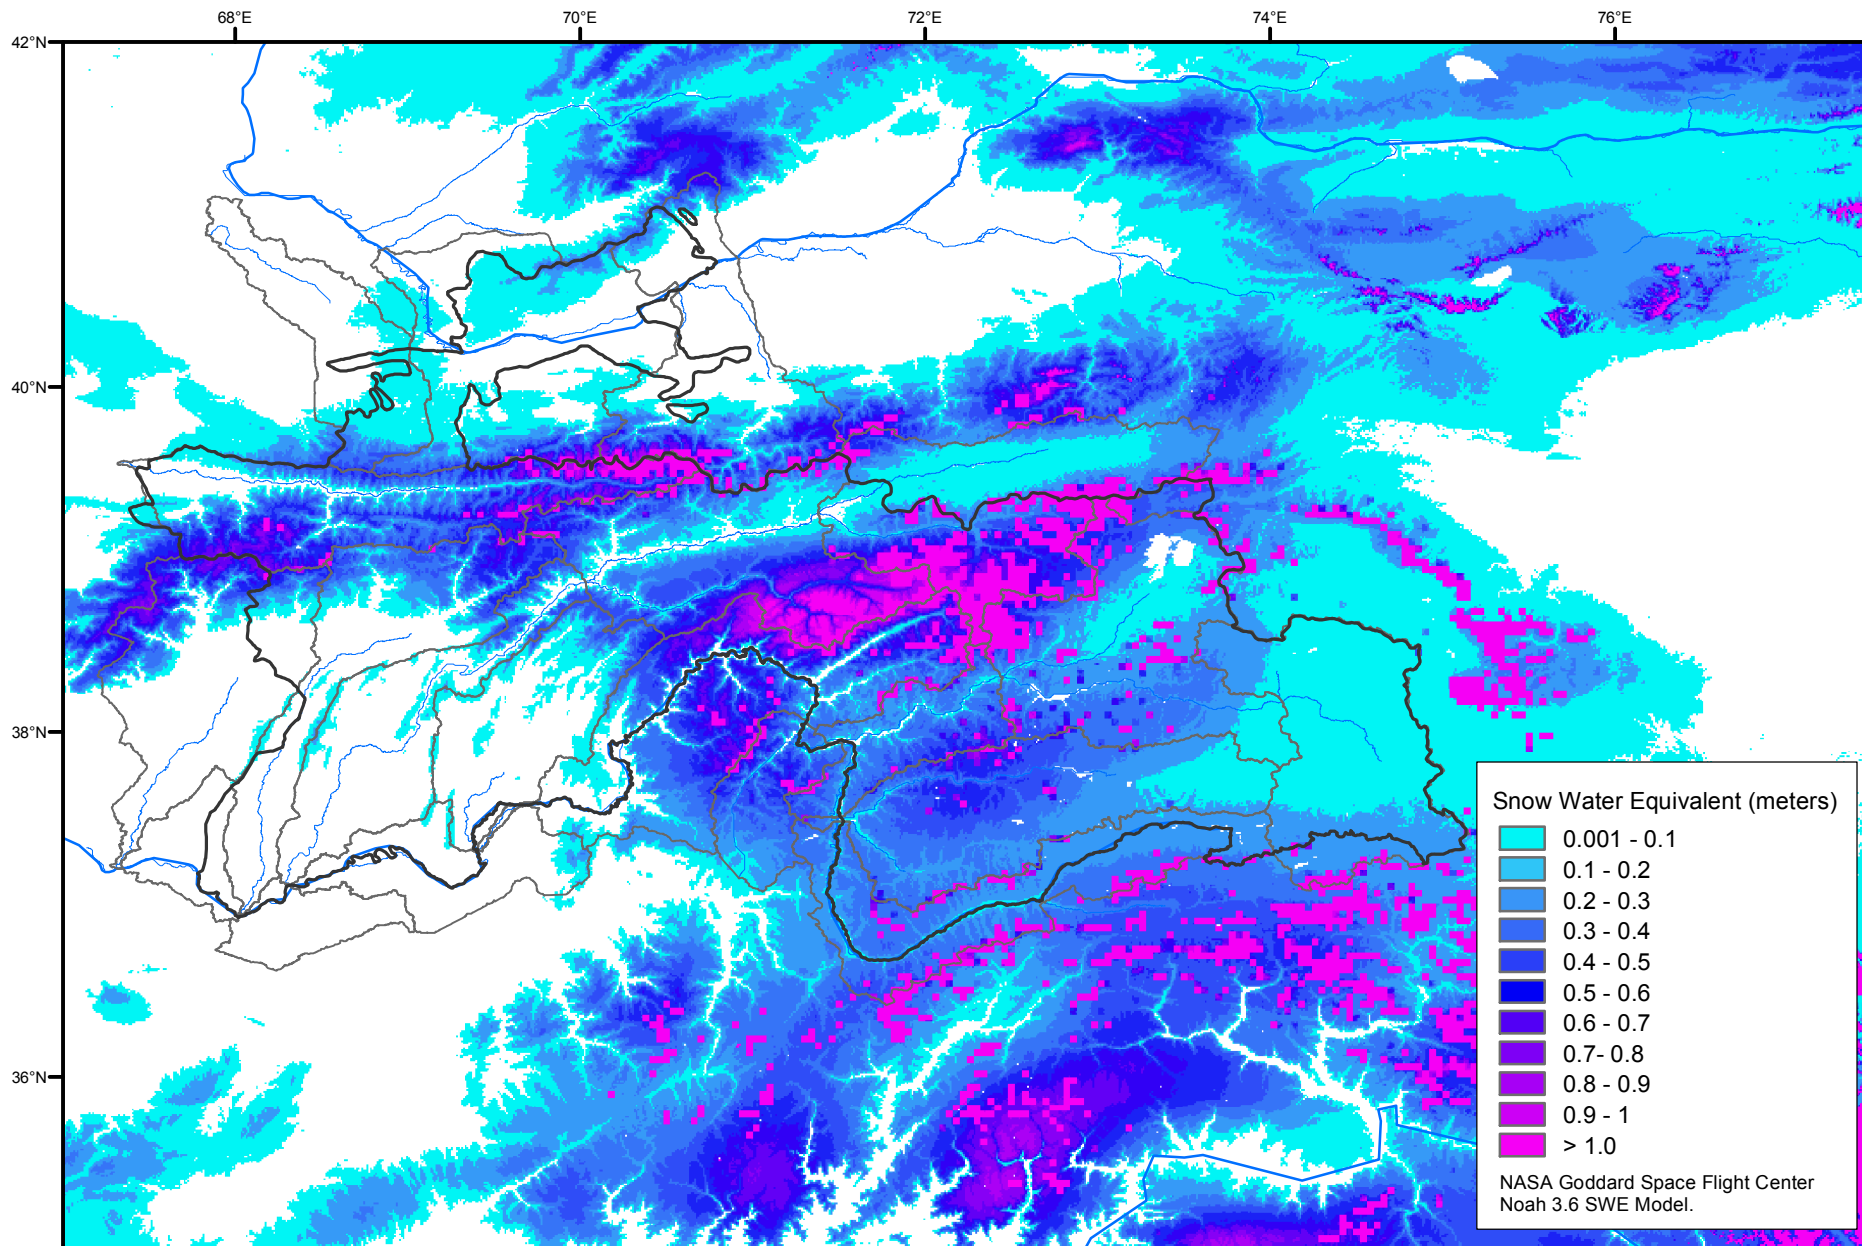

Snow Water Equivalent by Basin

March 20, 2011

Map created by USGS/EROS