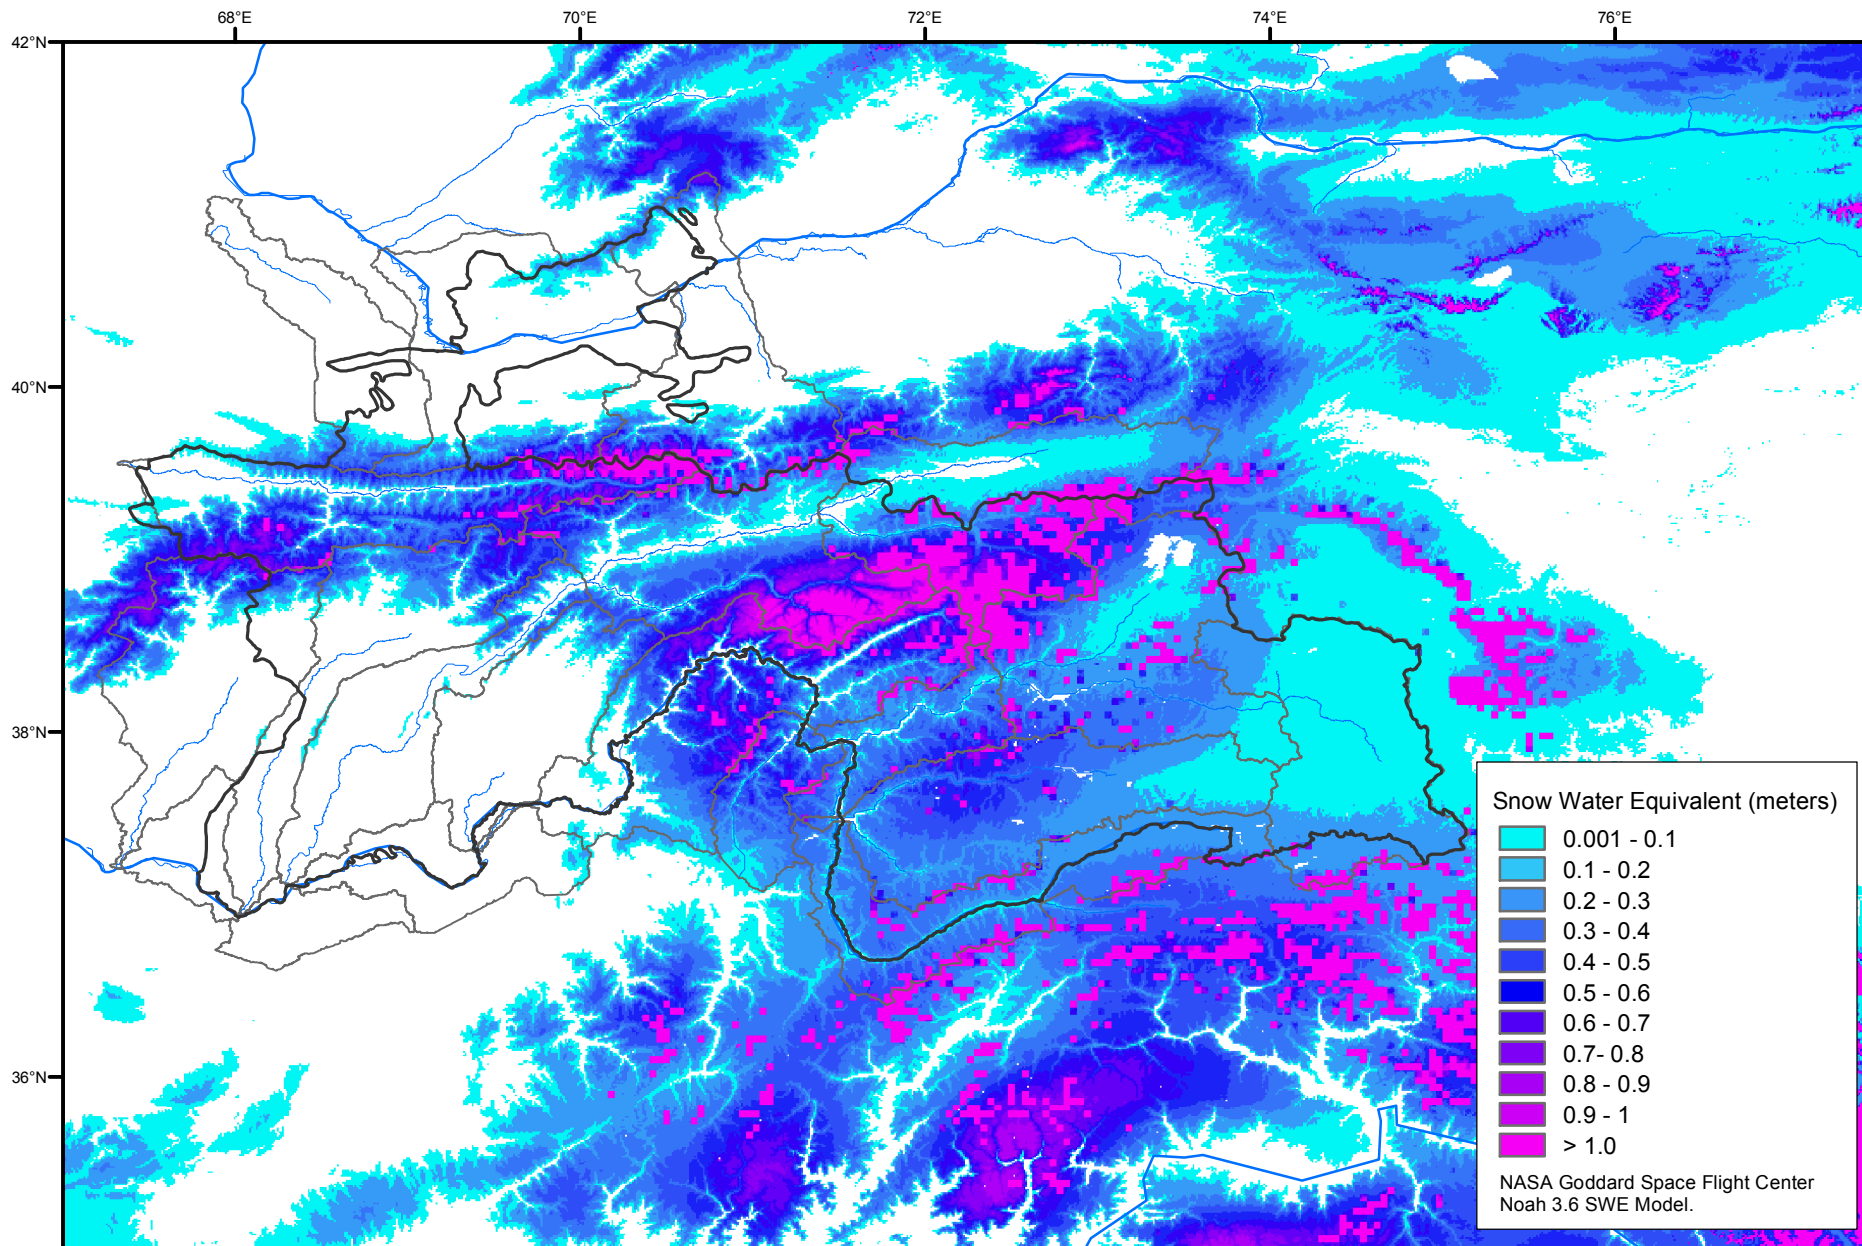

Snow Water Equivalent by Basin

March 25, 2011

Map created by USGS/EROS