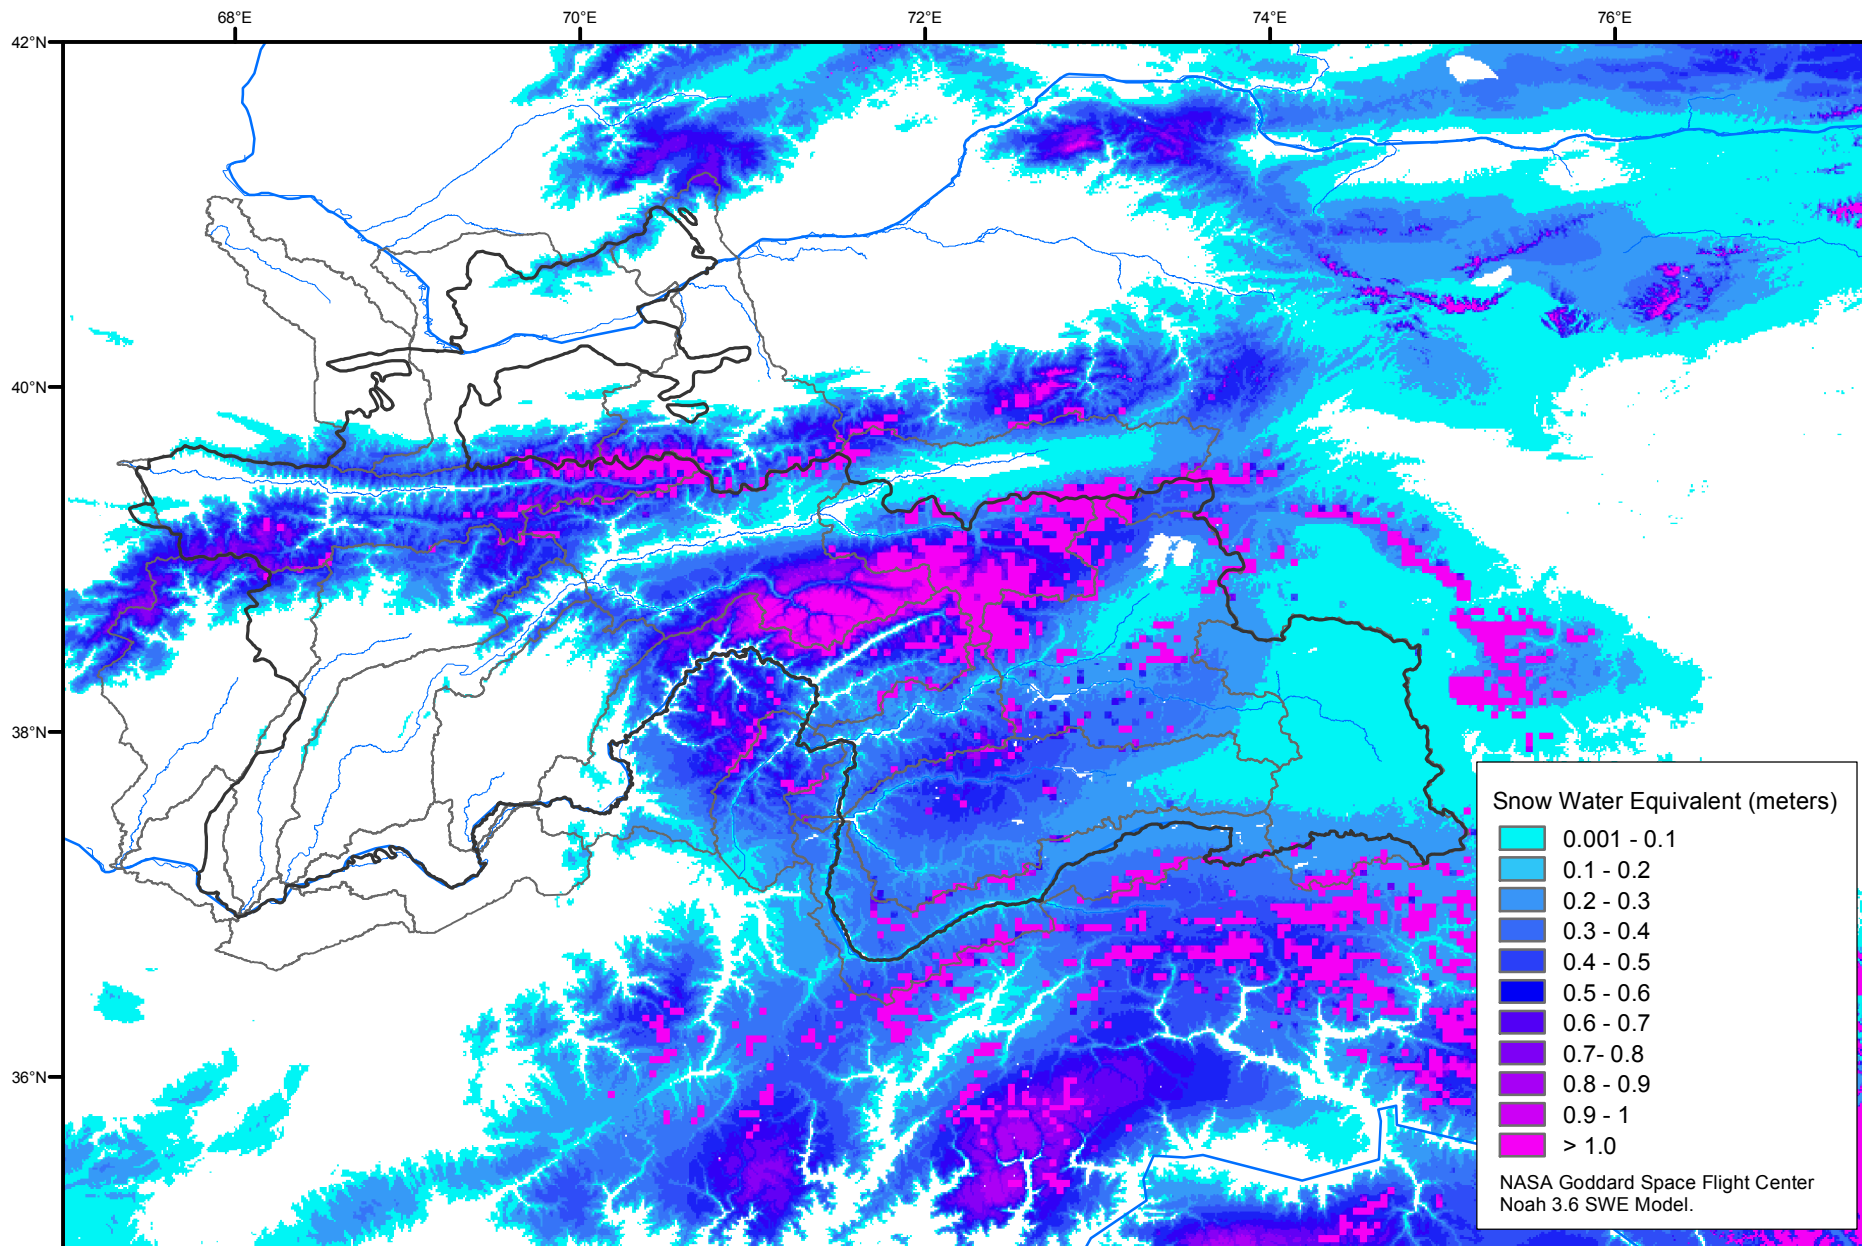

# Snow Water Equivalent by Basin

March 26, 2011

Map created by USGS/EROS