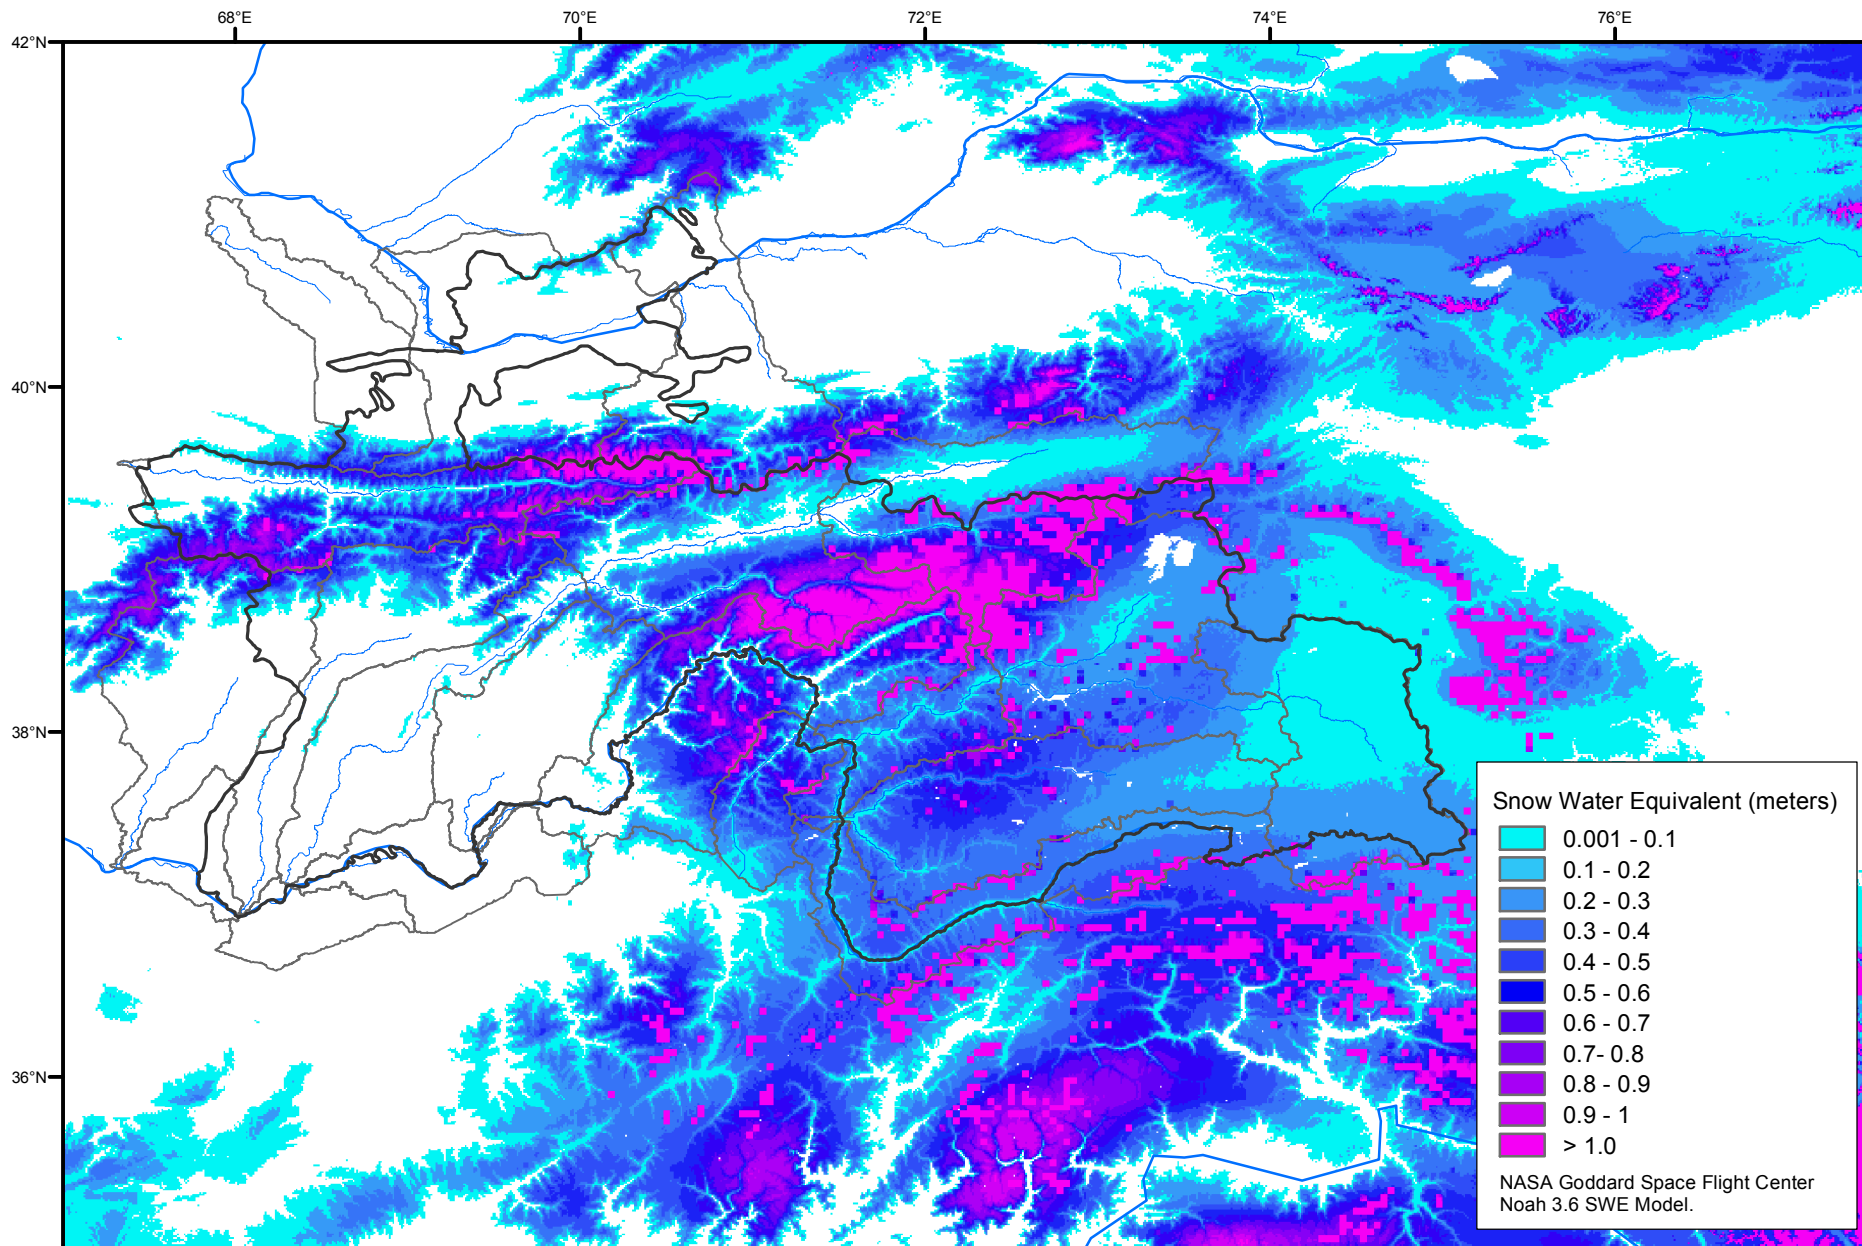

Snow Water Equivalent by Basin

April 03, 2011

Map created by USGS/EROS