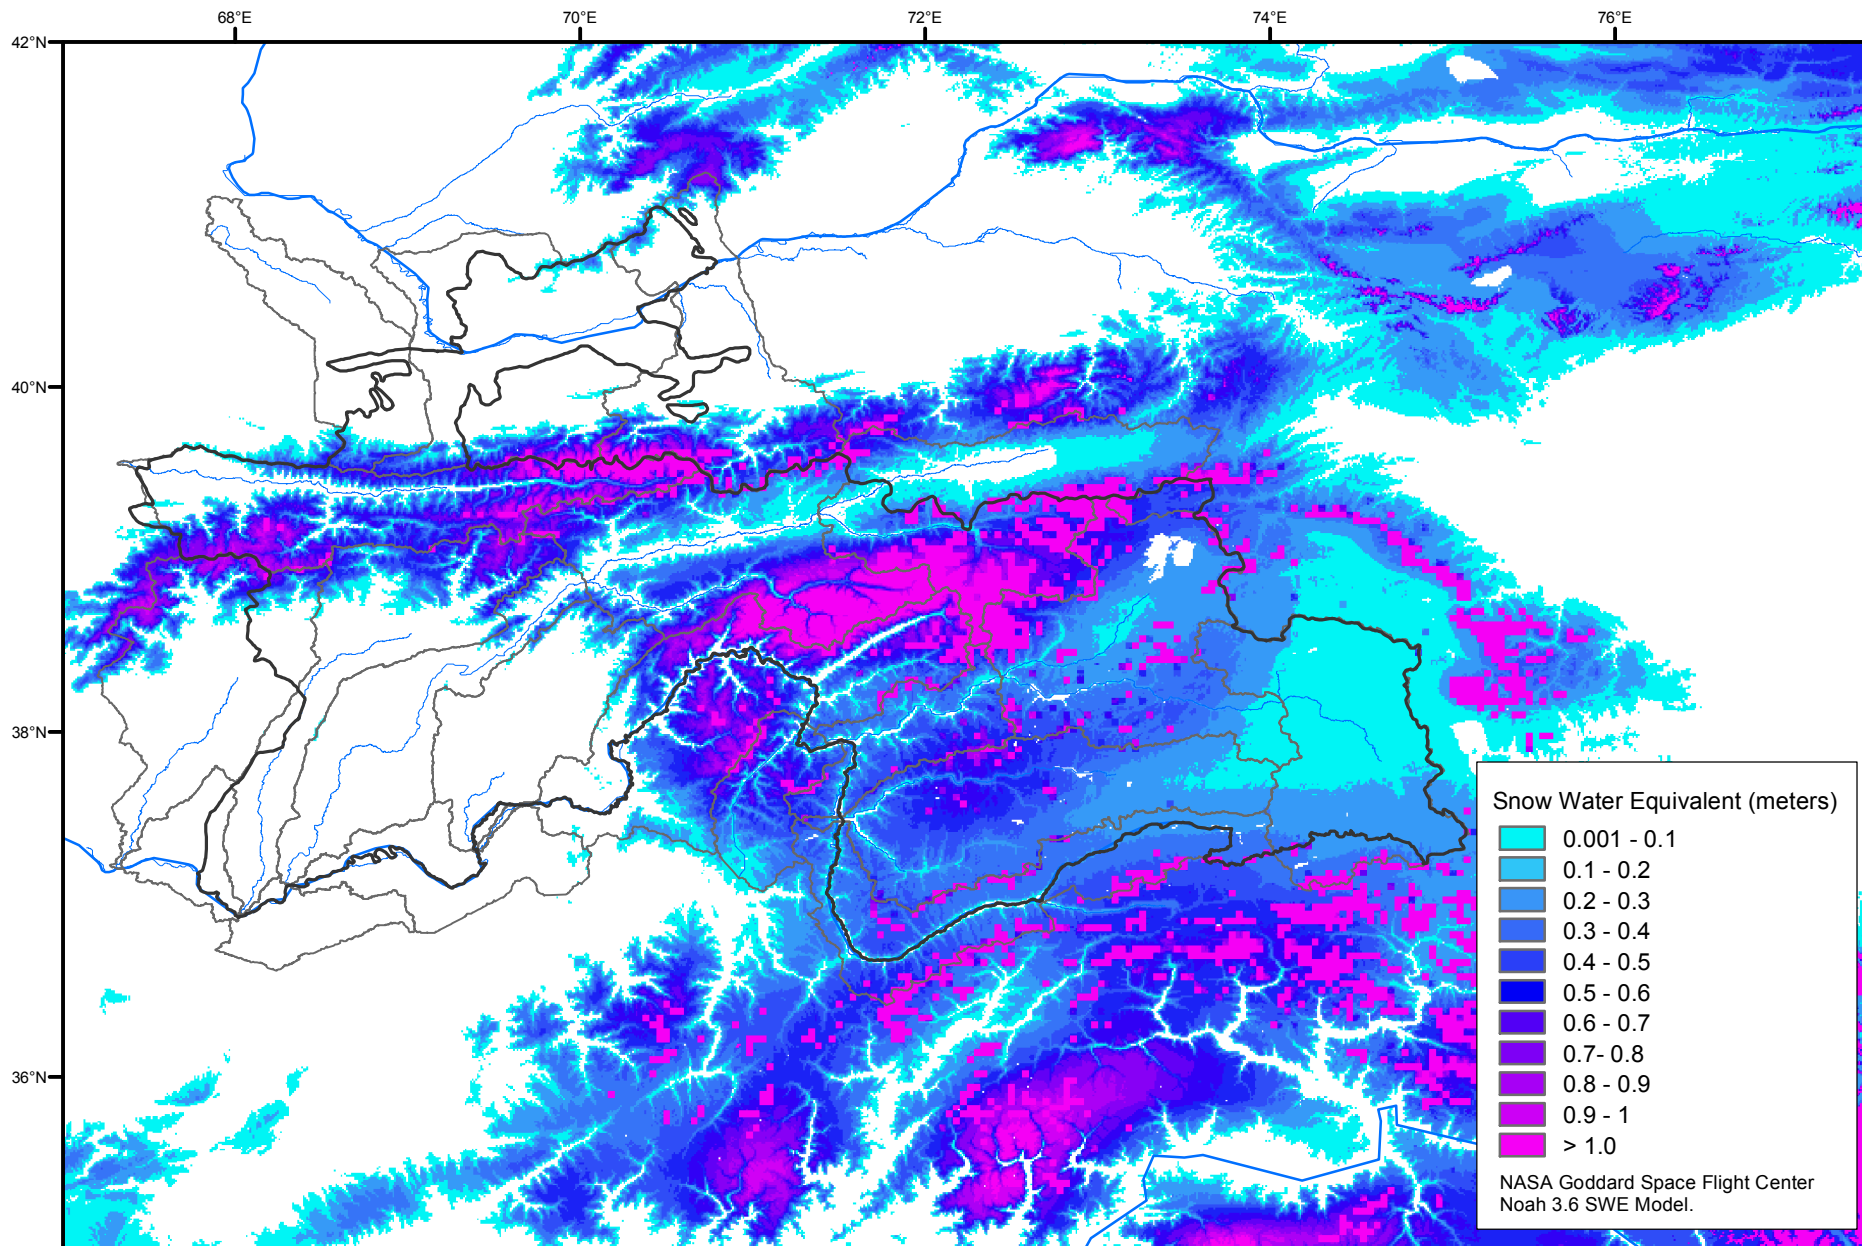

Snow Water Equivalent by Basin

April 10, 2011

Map created by USGS/EROS