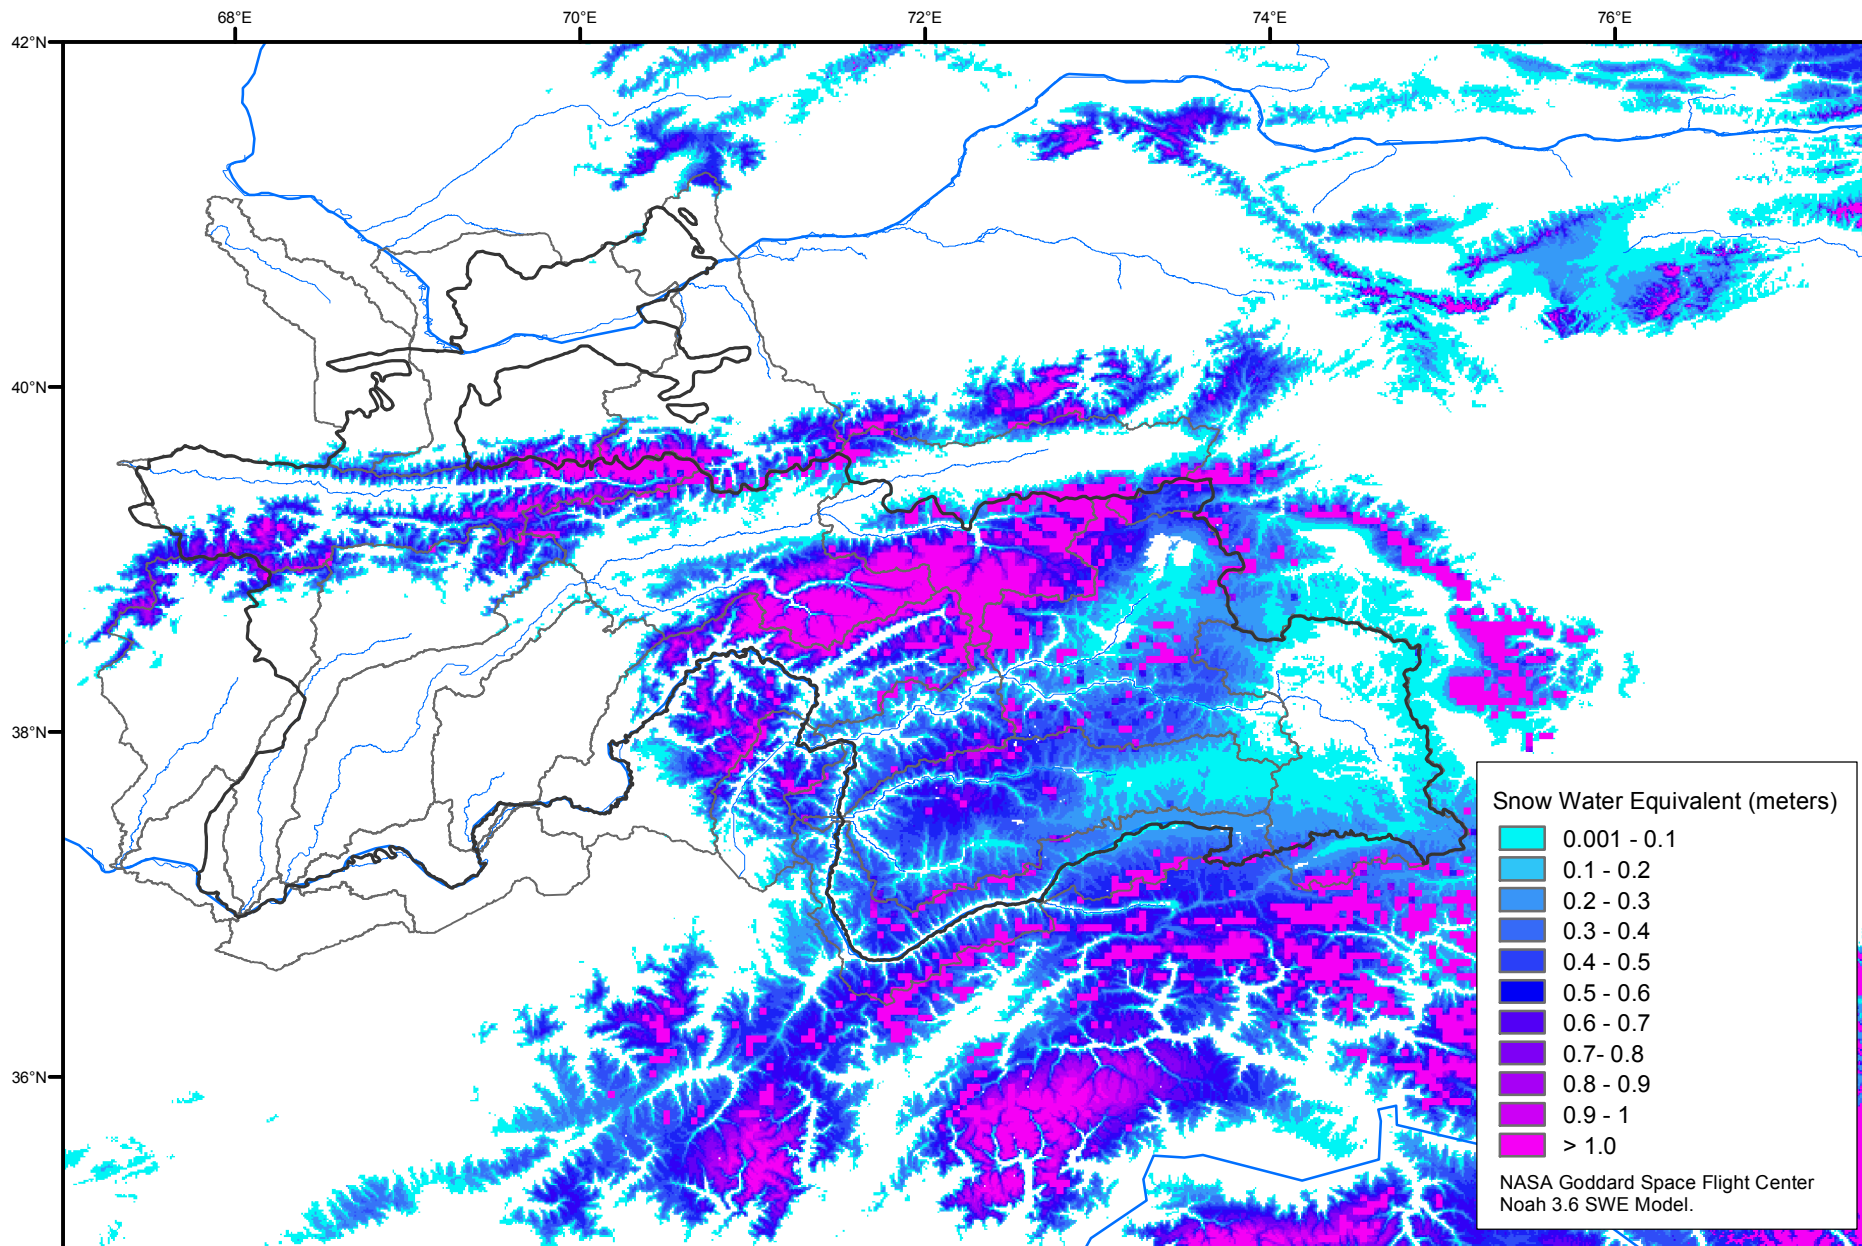

Snow Water Equivalent by Basin

May 06, 2011

Map created by USGS/EROS