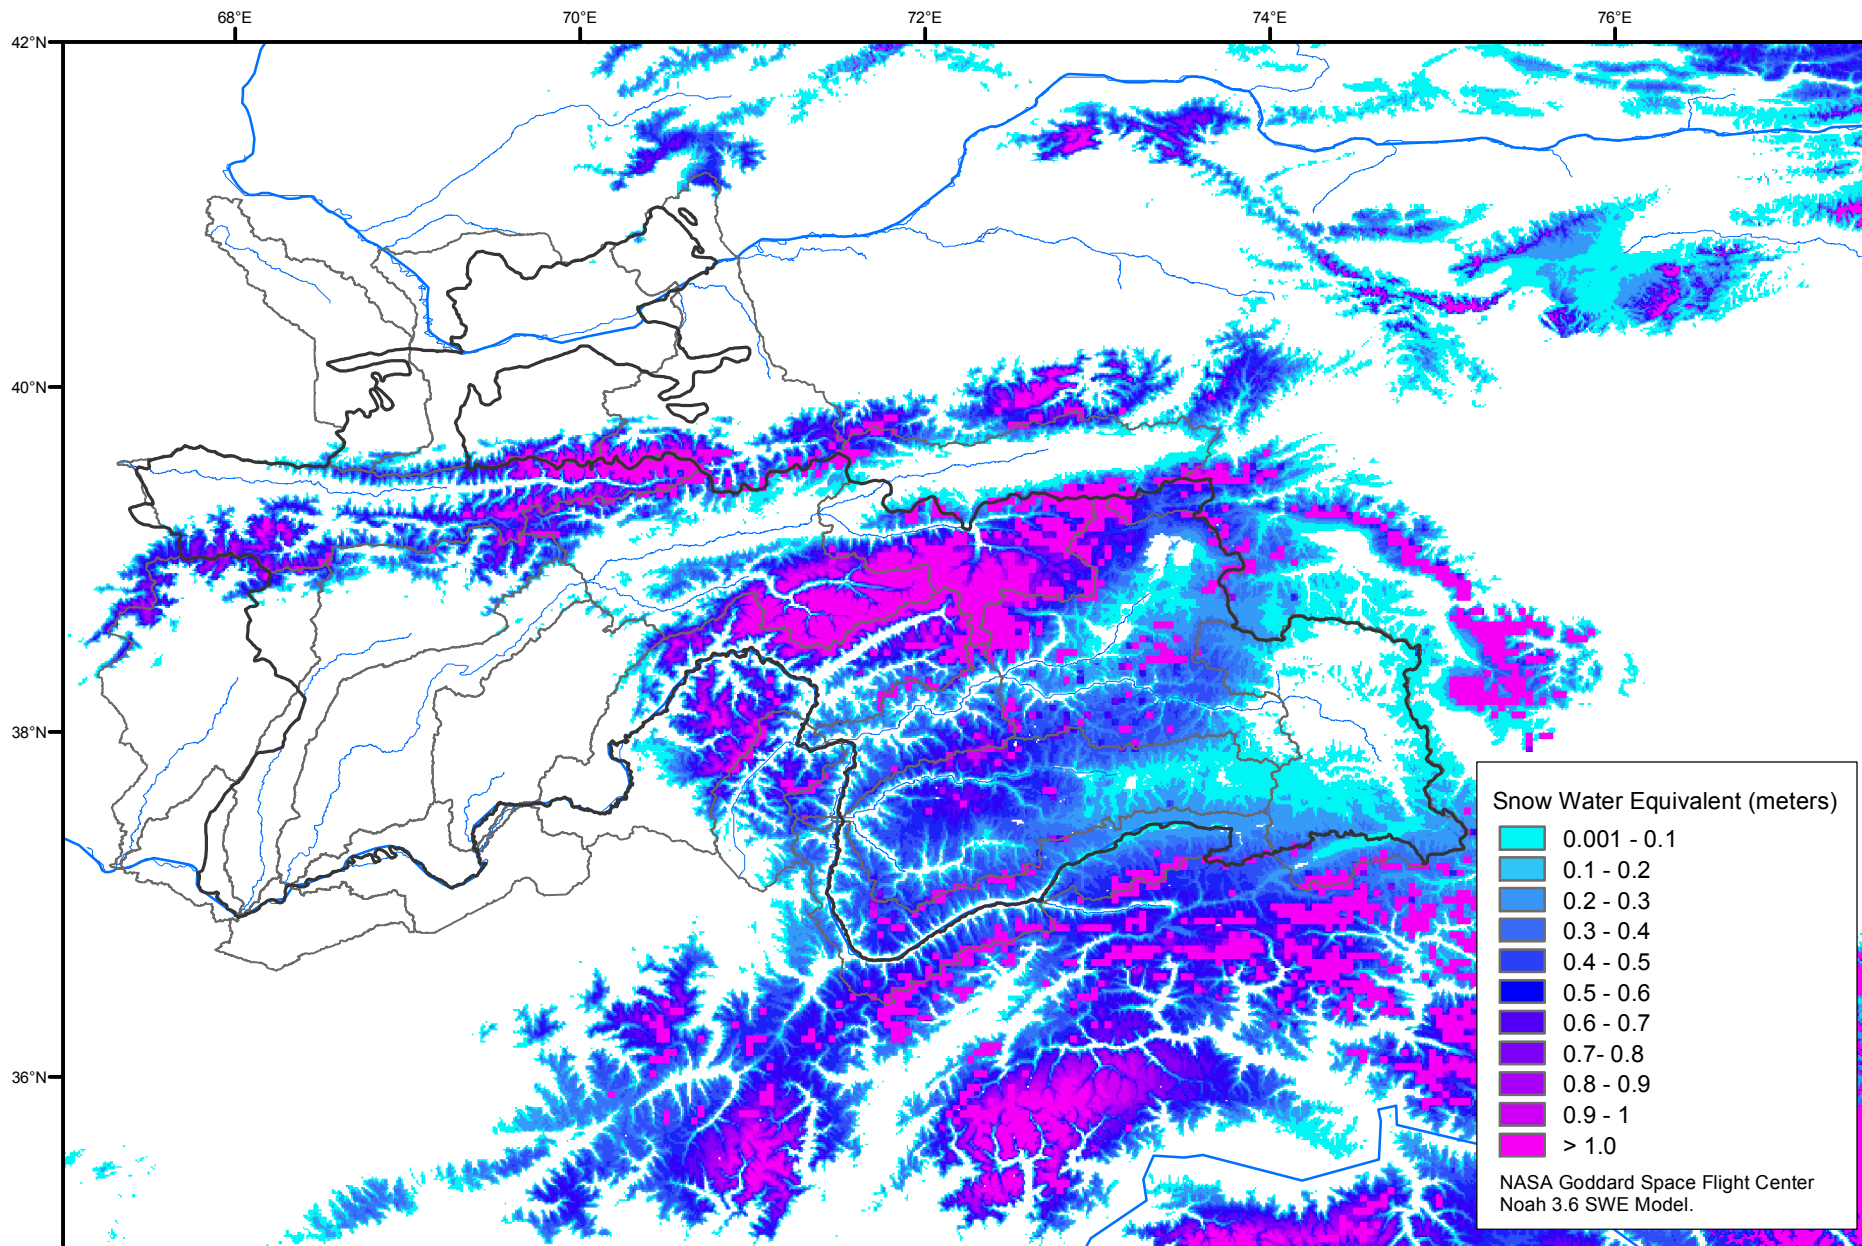

# Snow Water Equivalent by Basin

May 08, 2011

Map created by USGS/EROS