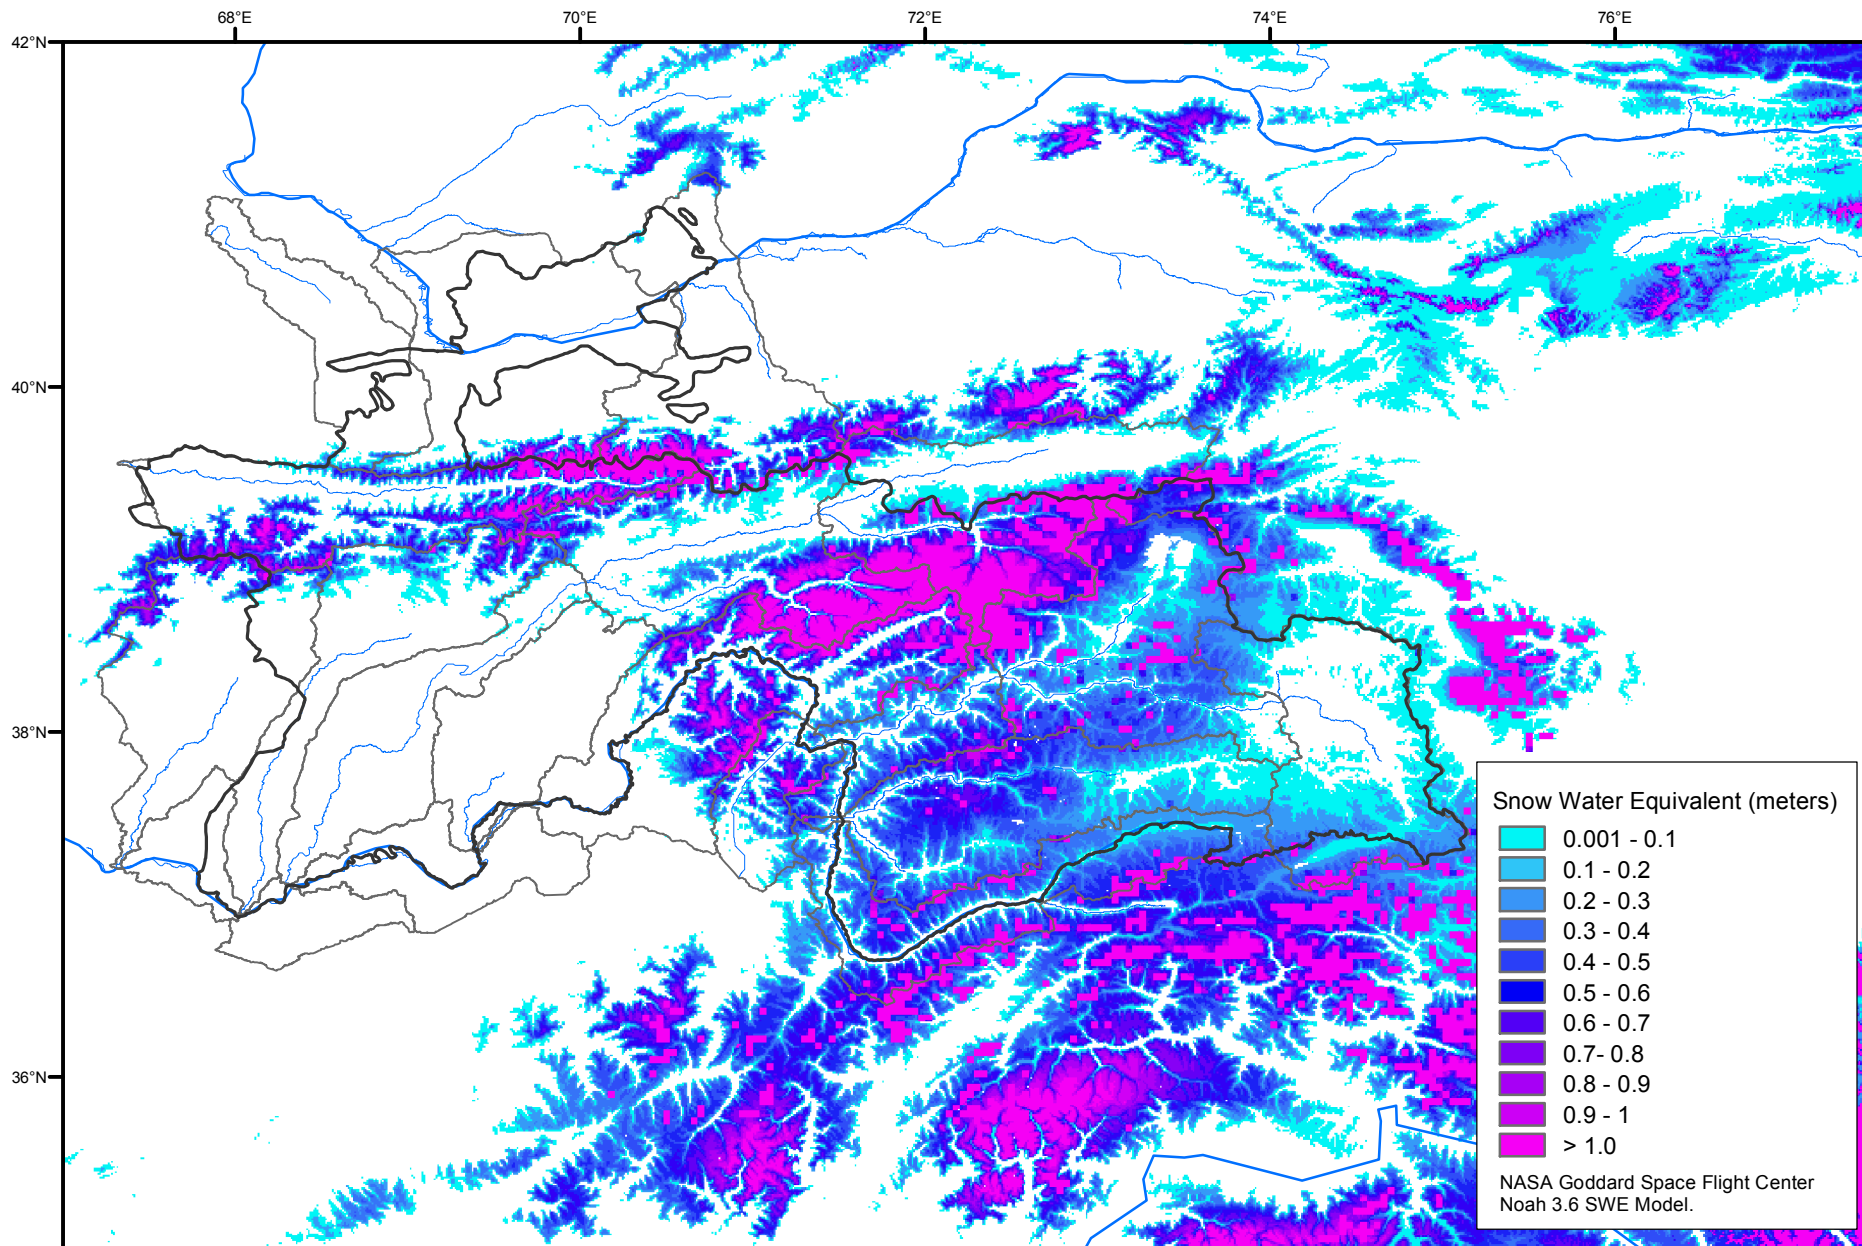

Snow Water Equivalent by Basin

May 12, 2011

Map created by USGS/EROS