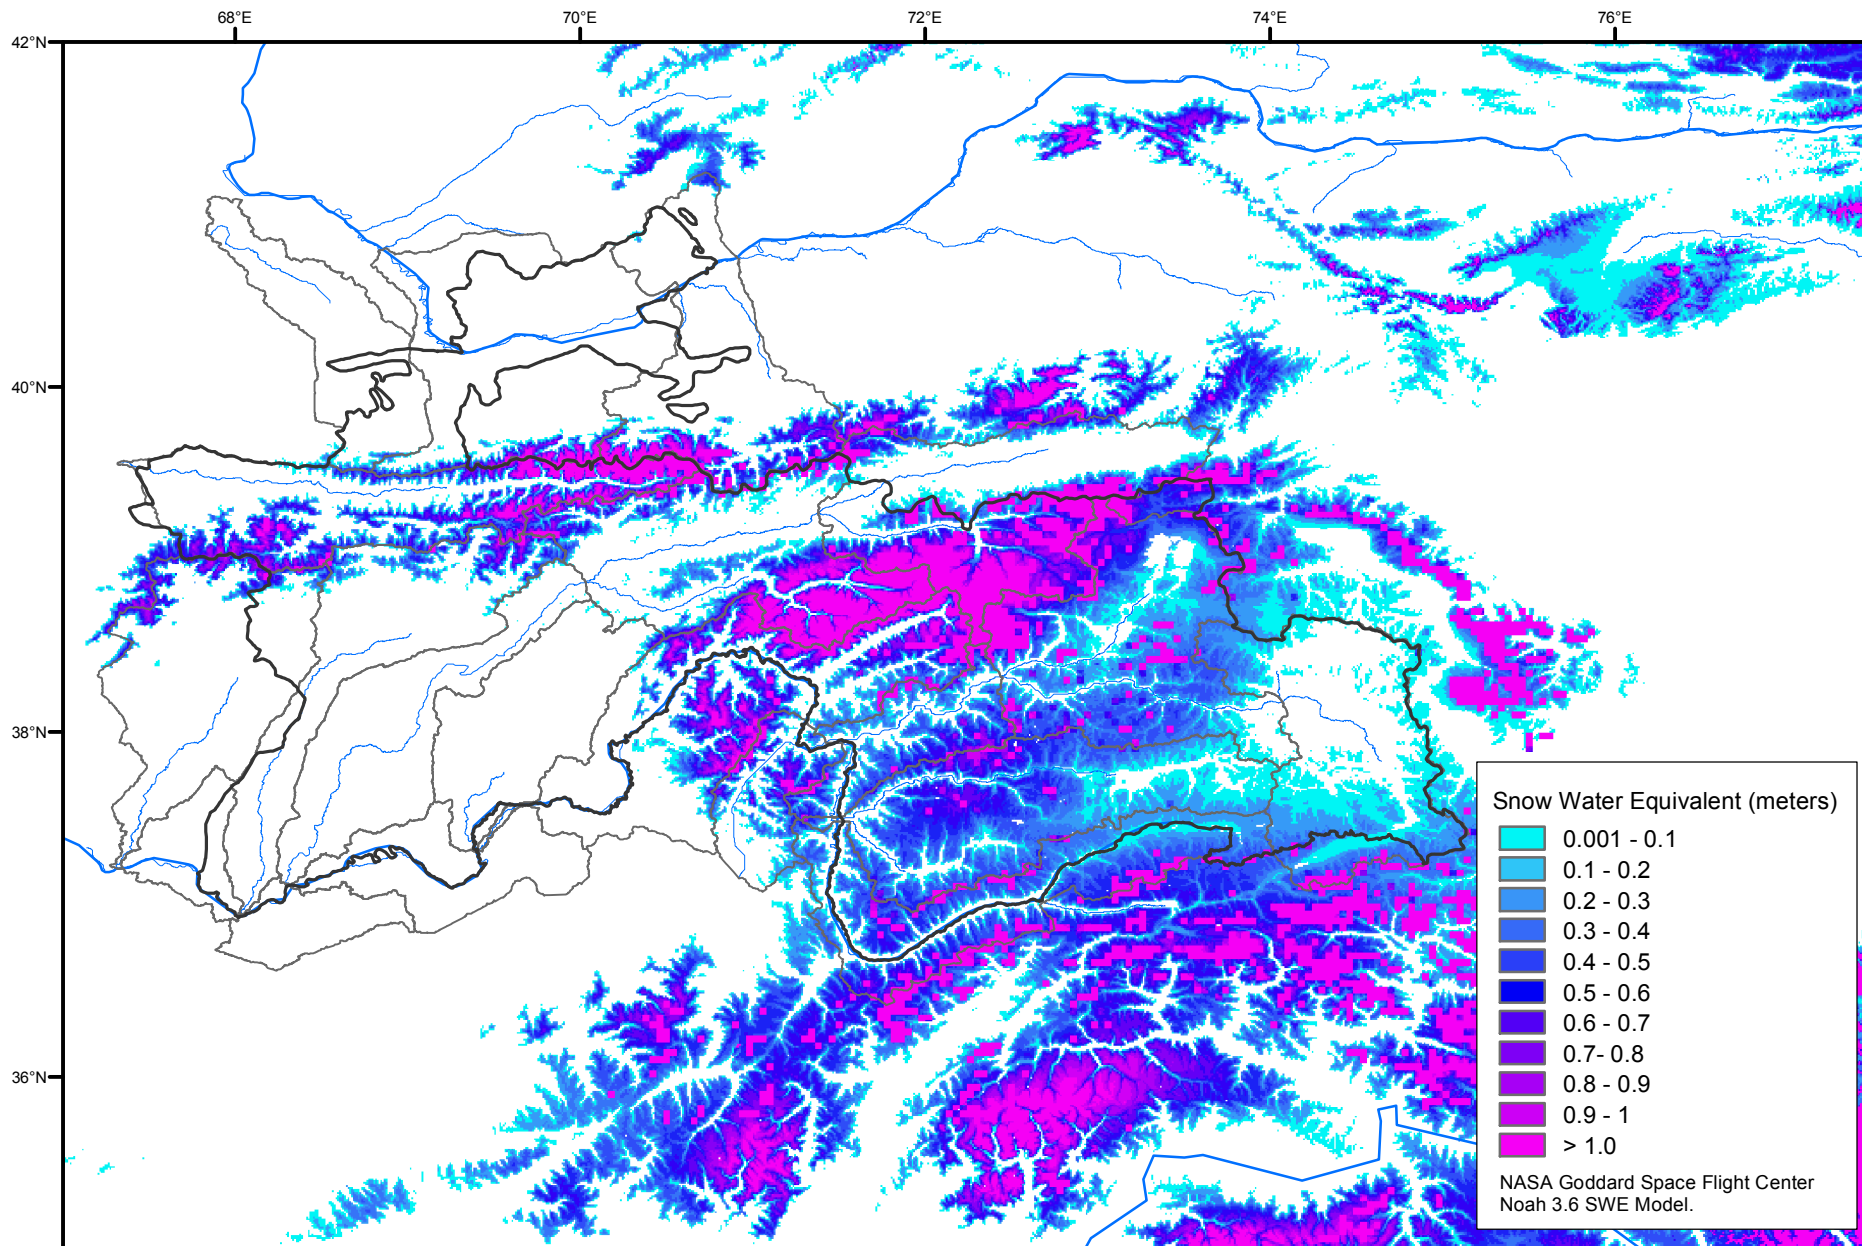

Snow Water Equivalent by Basin

May 15, 2011

Map created by USGS/EROS