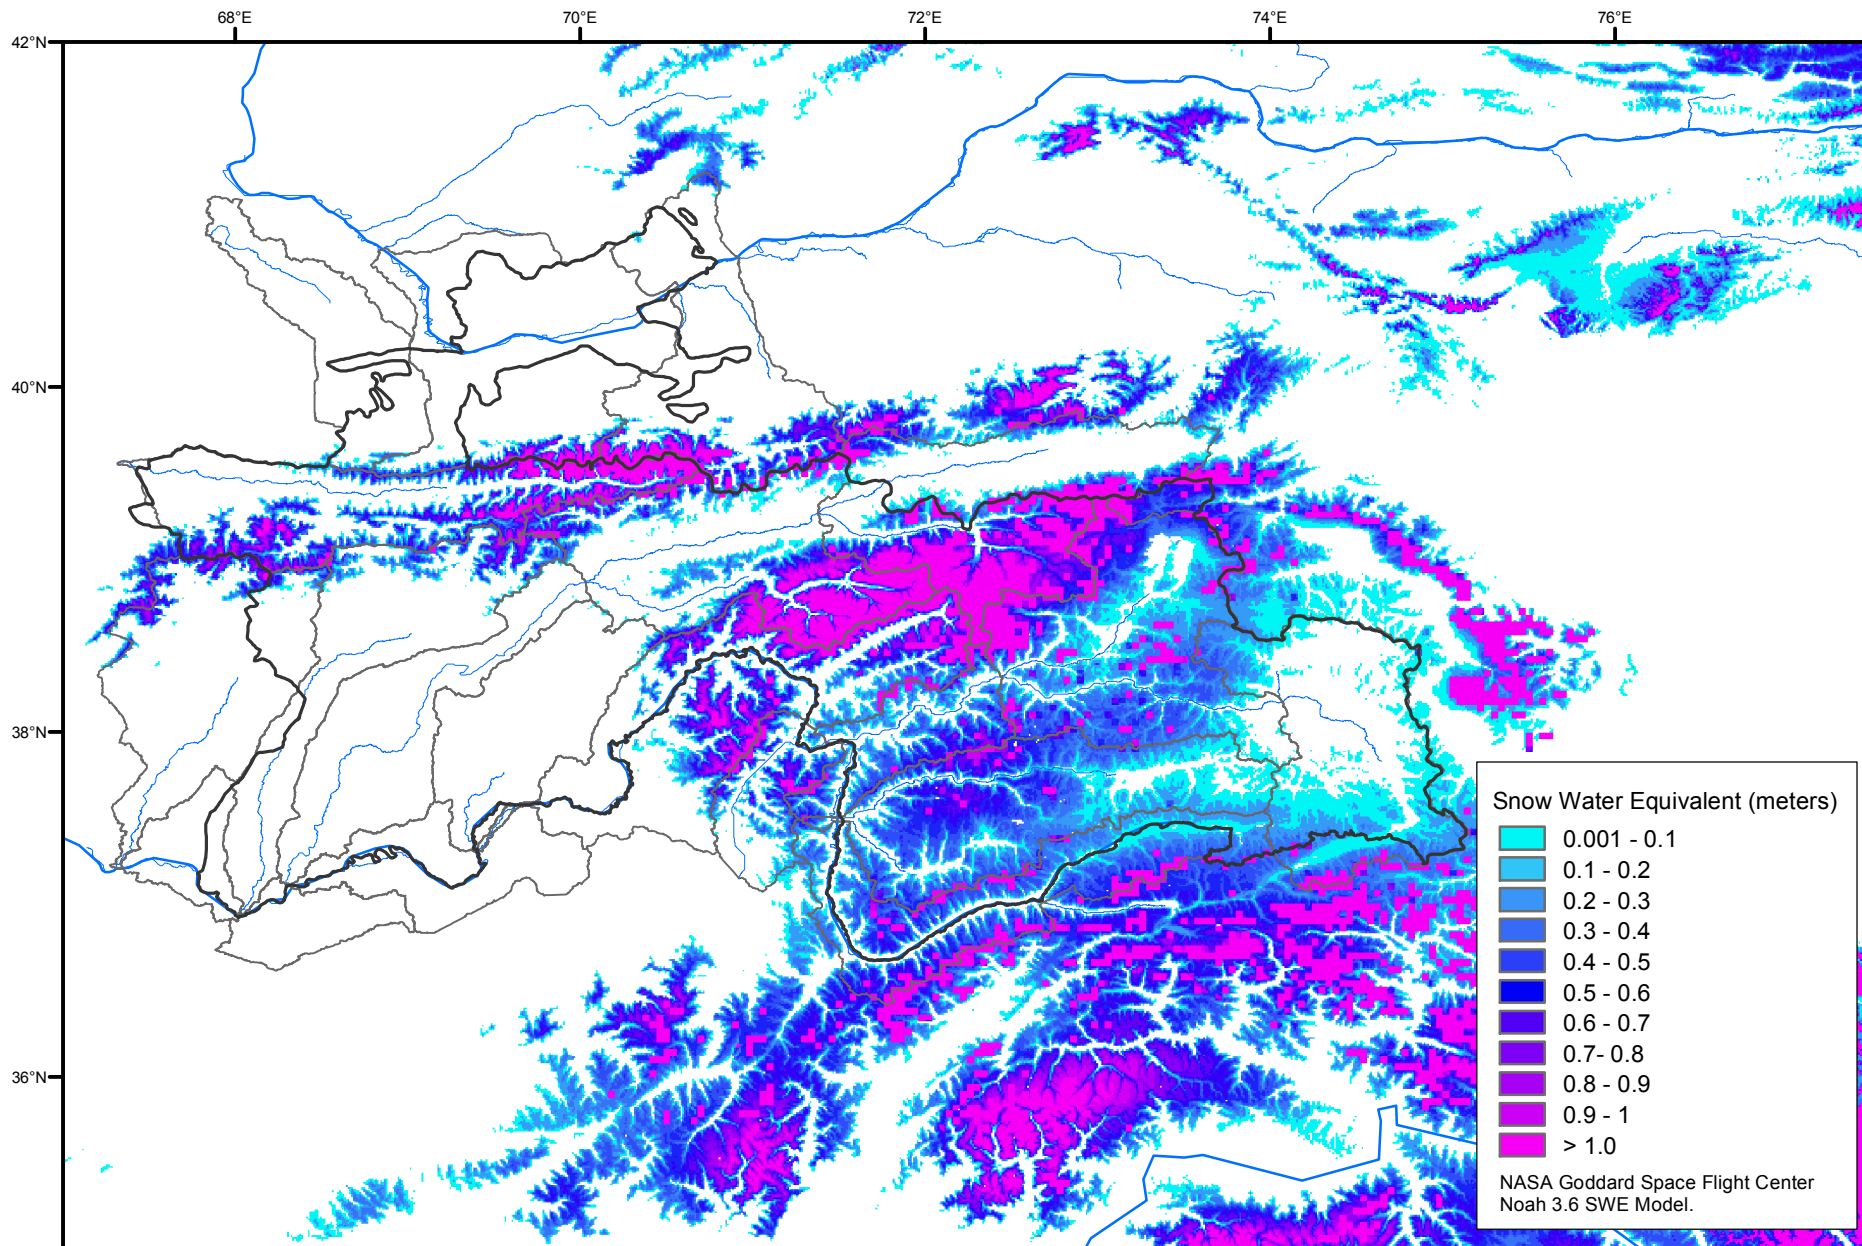

# Snow Water Equivalent by Basin

May 17, 2011

Map created by USGS/EROS