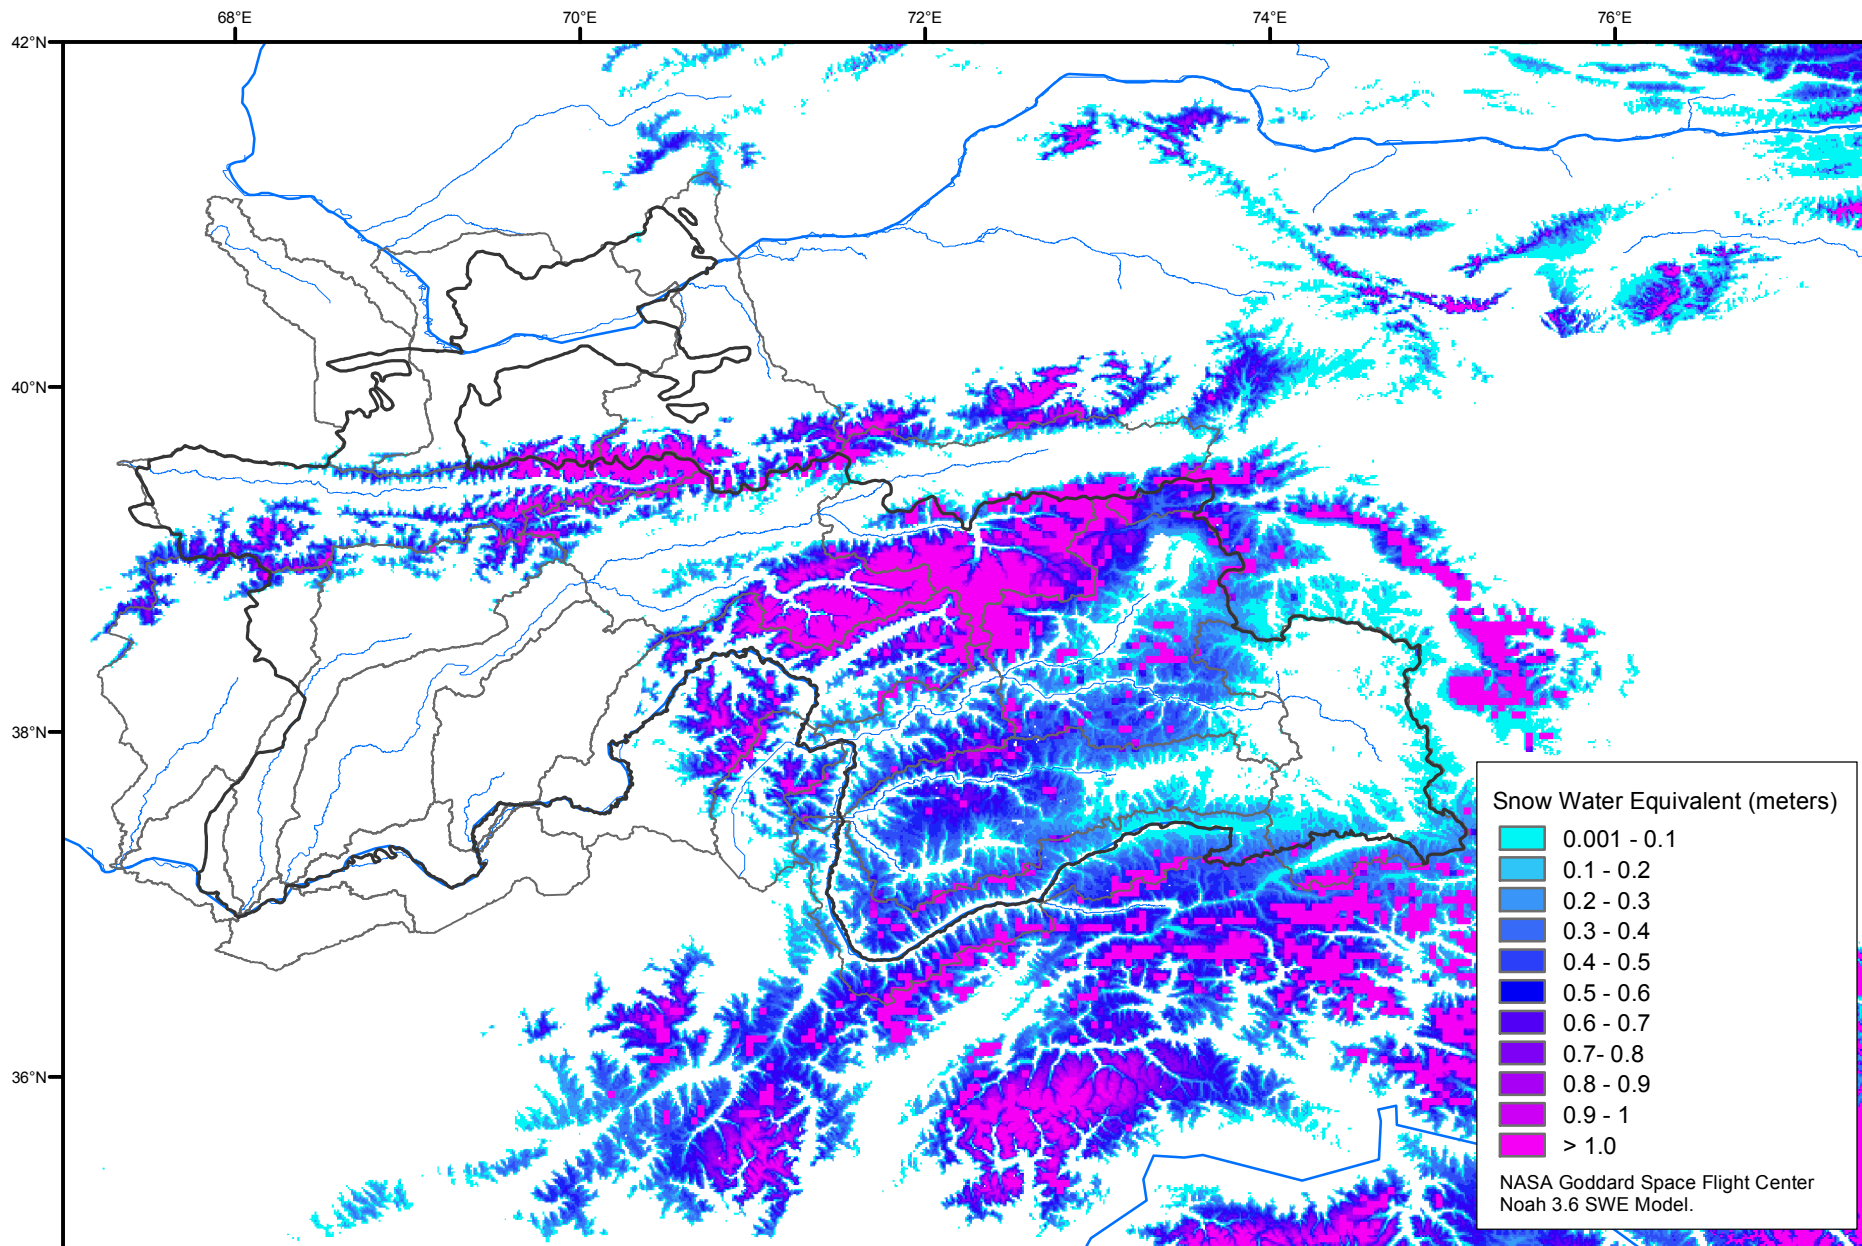

Snow Water Equivalent by Basin

May 24, 2011

Map created by USGS/EROS