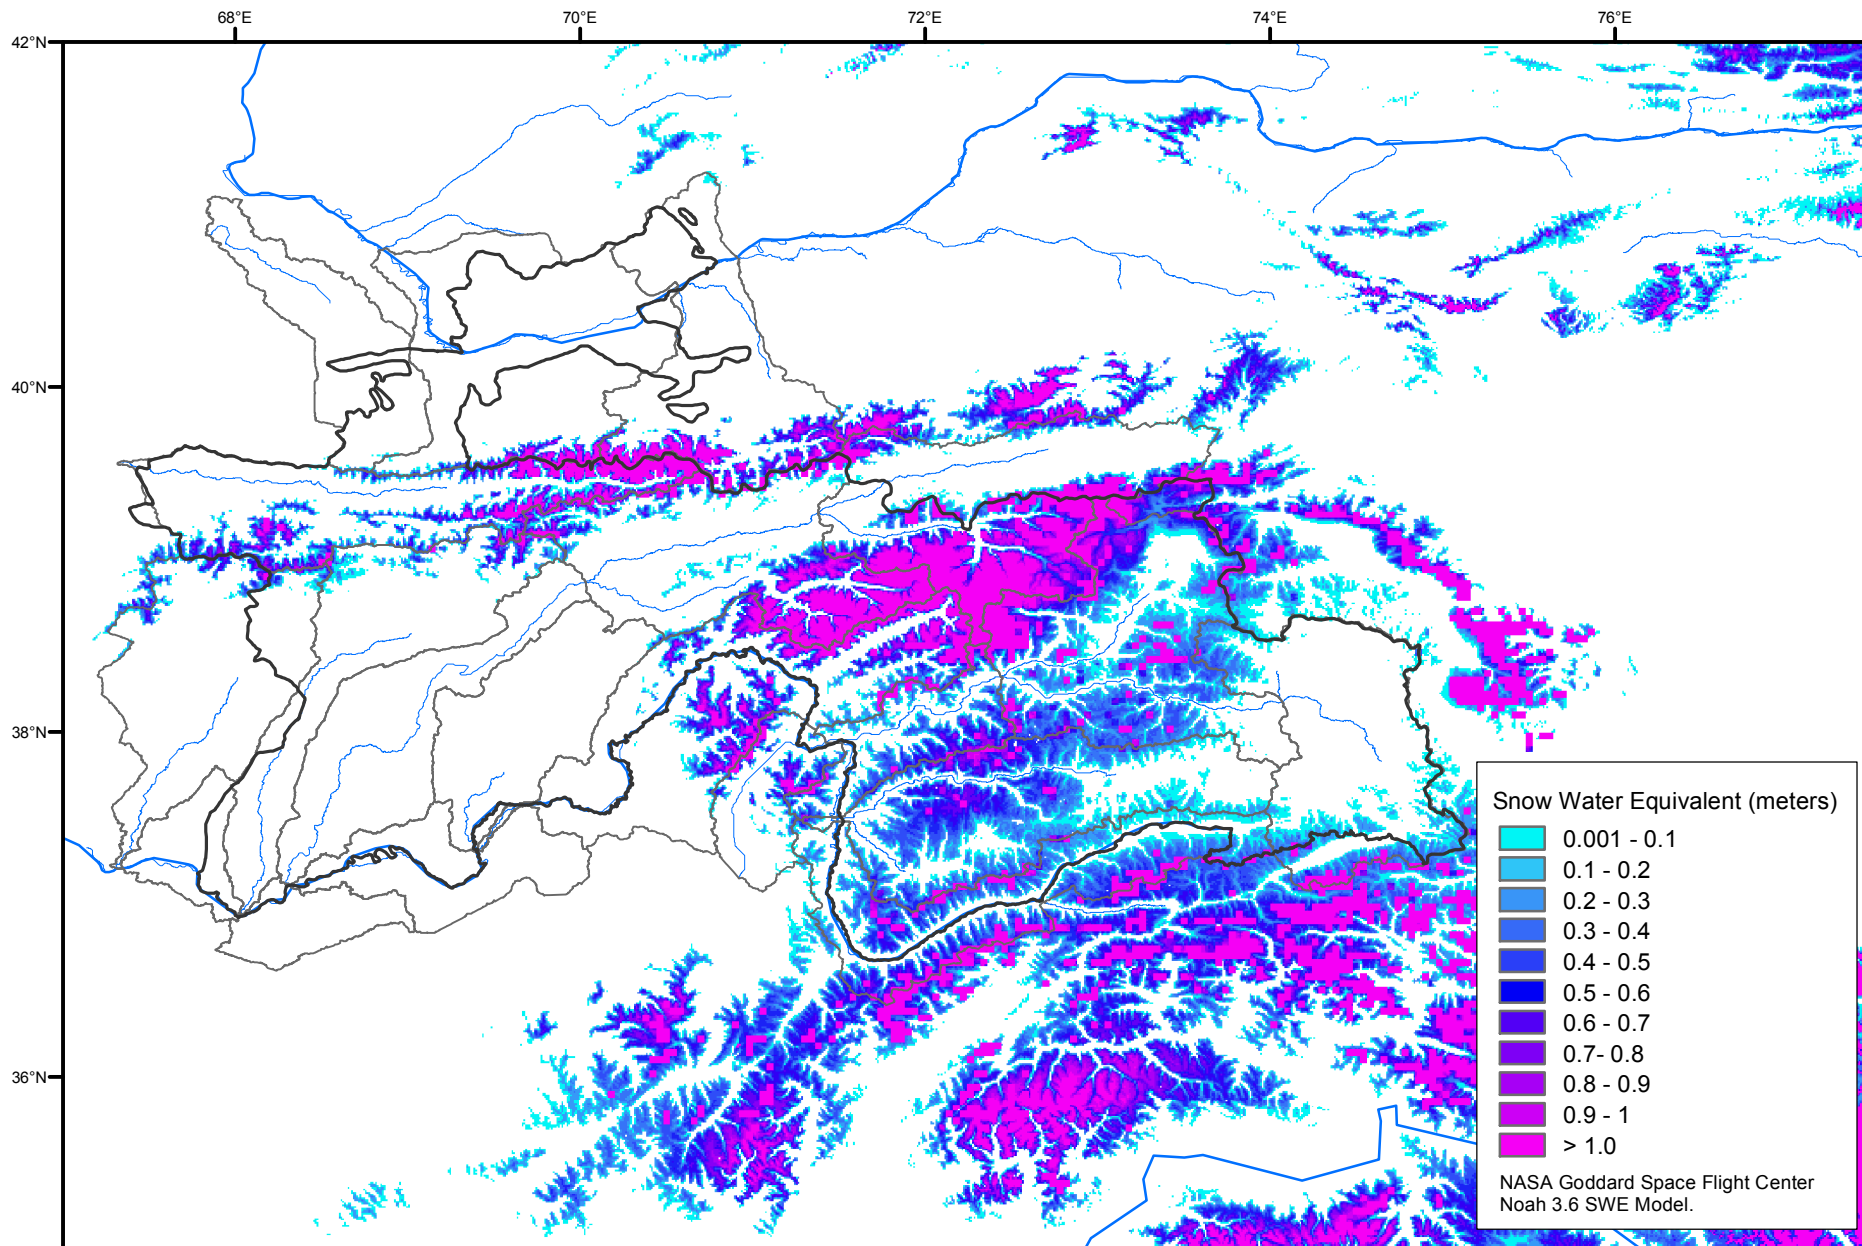

Snow Water Equivalent by Basin

June 07, 2011

Map created by USGS/EROS