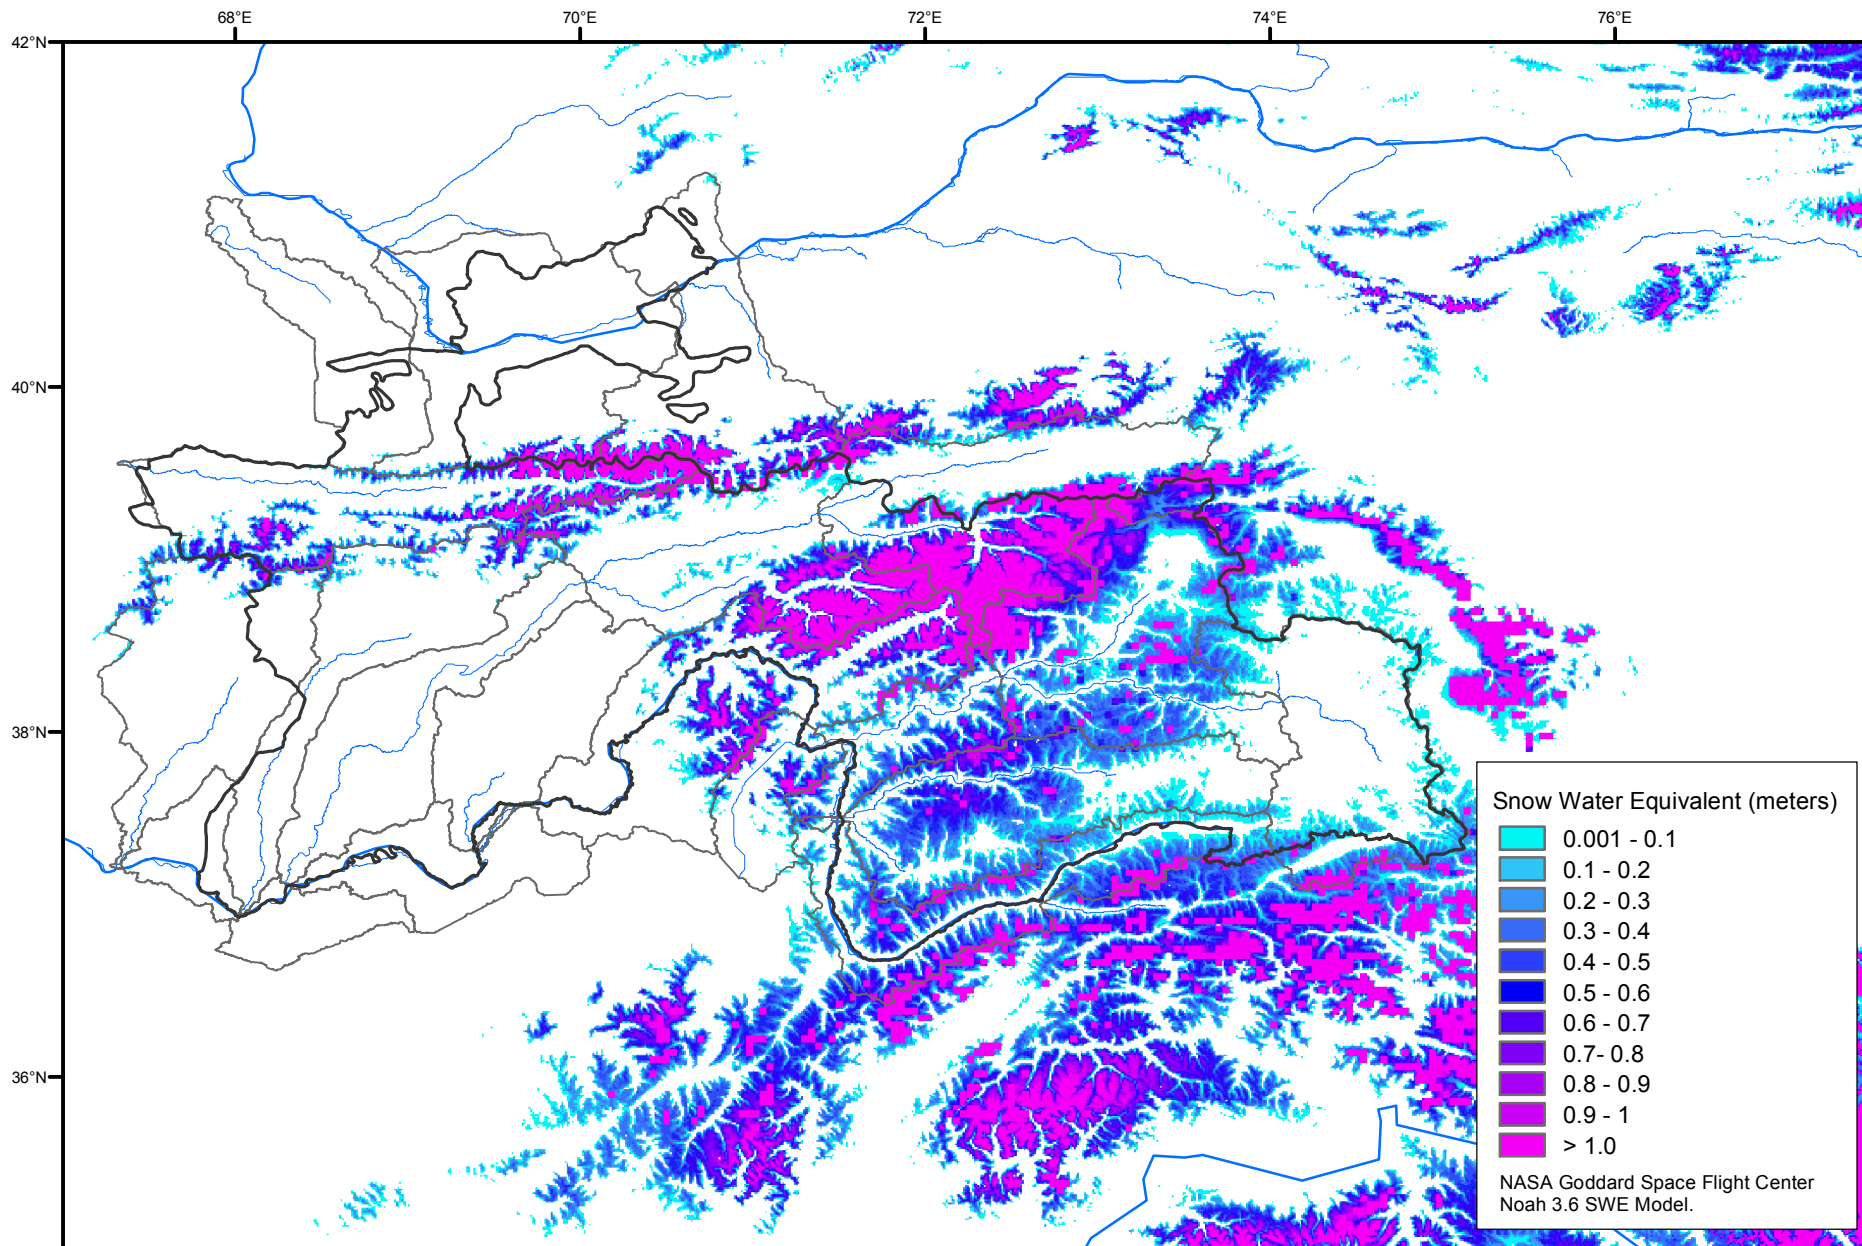

Snow Water Equivalent by Basin

June 08, 2011

Map created by USGS/EROS