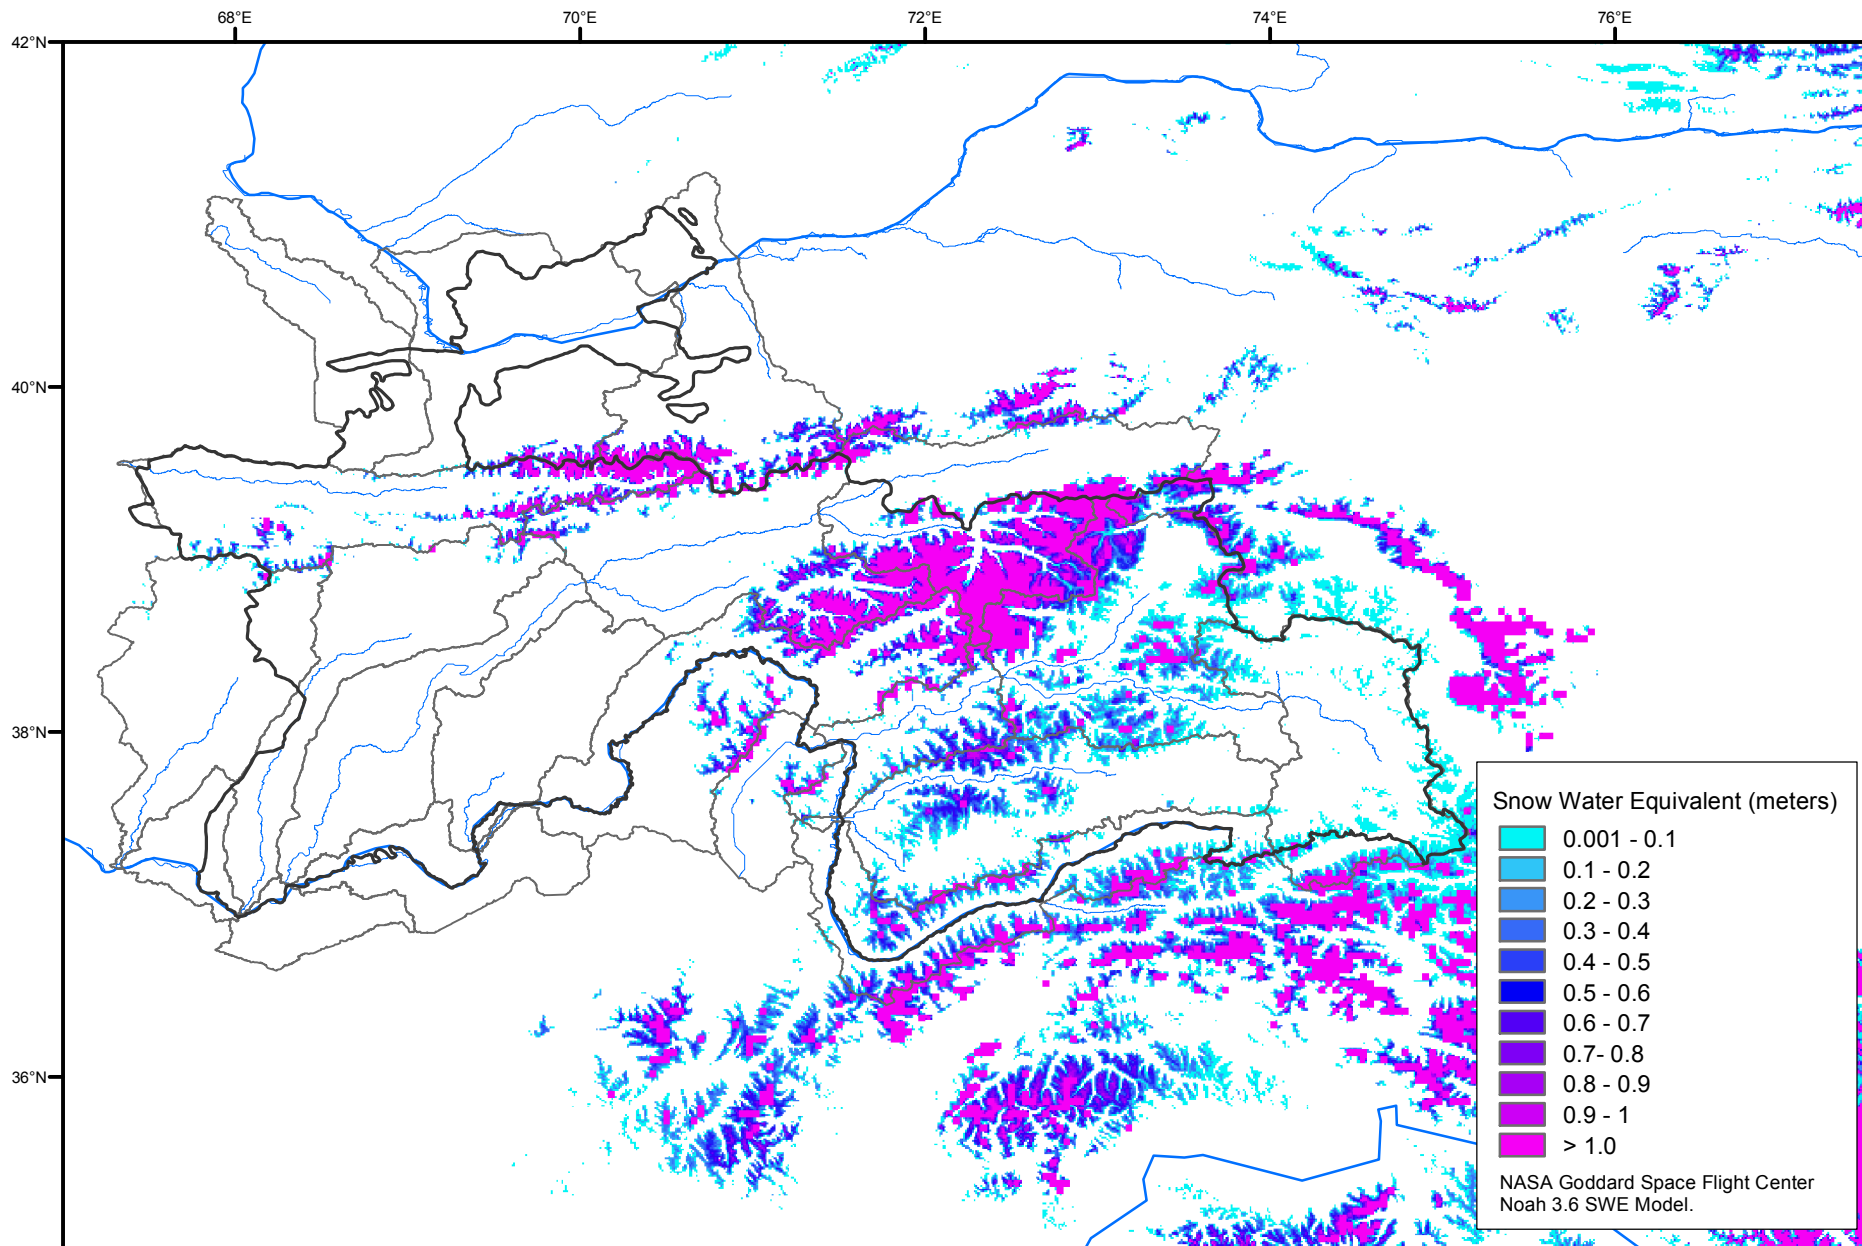

Snow Water Equivalent by Basin

July 10, 2011

Map created by USGS/EROS