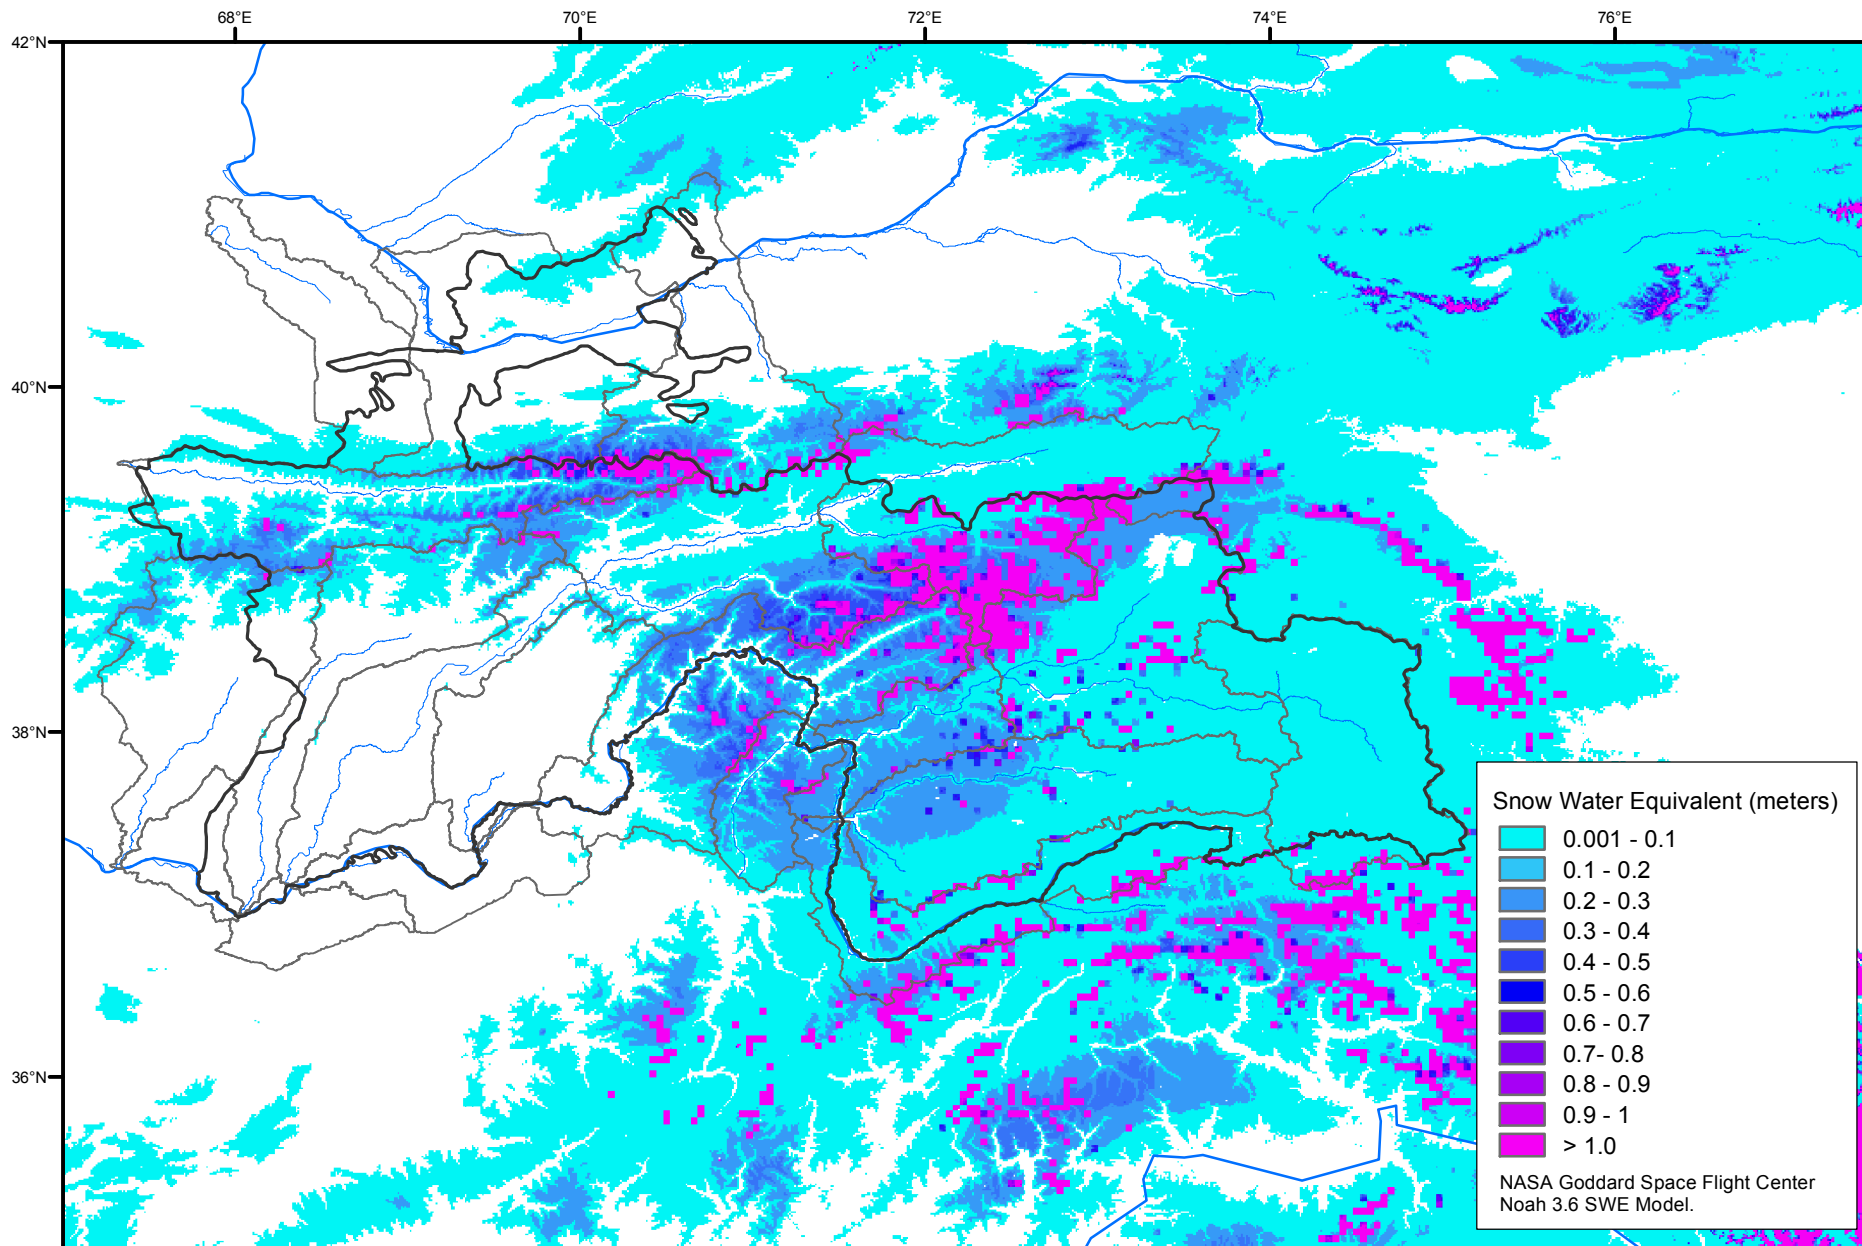

# Snow Water Equivalent by Basin

November 04, 2011

Map created by USGS/EROS