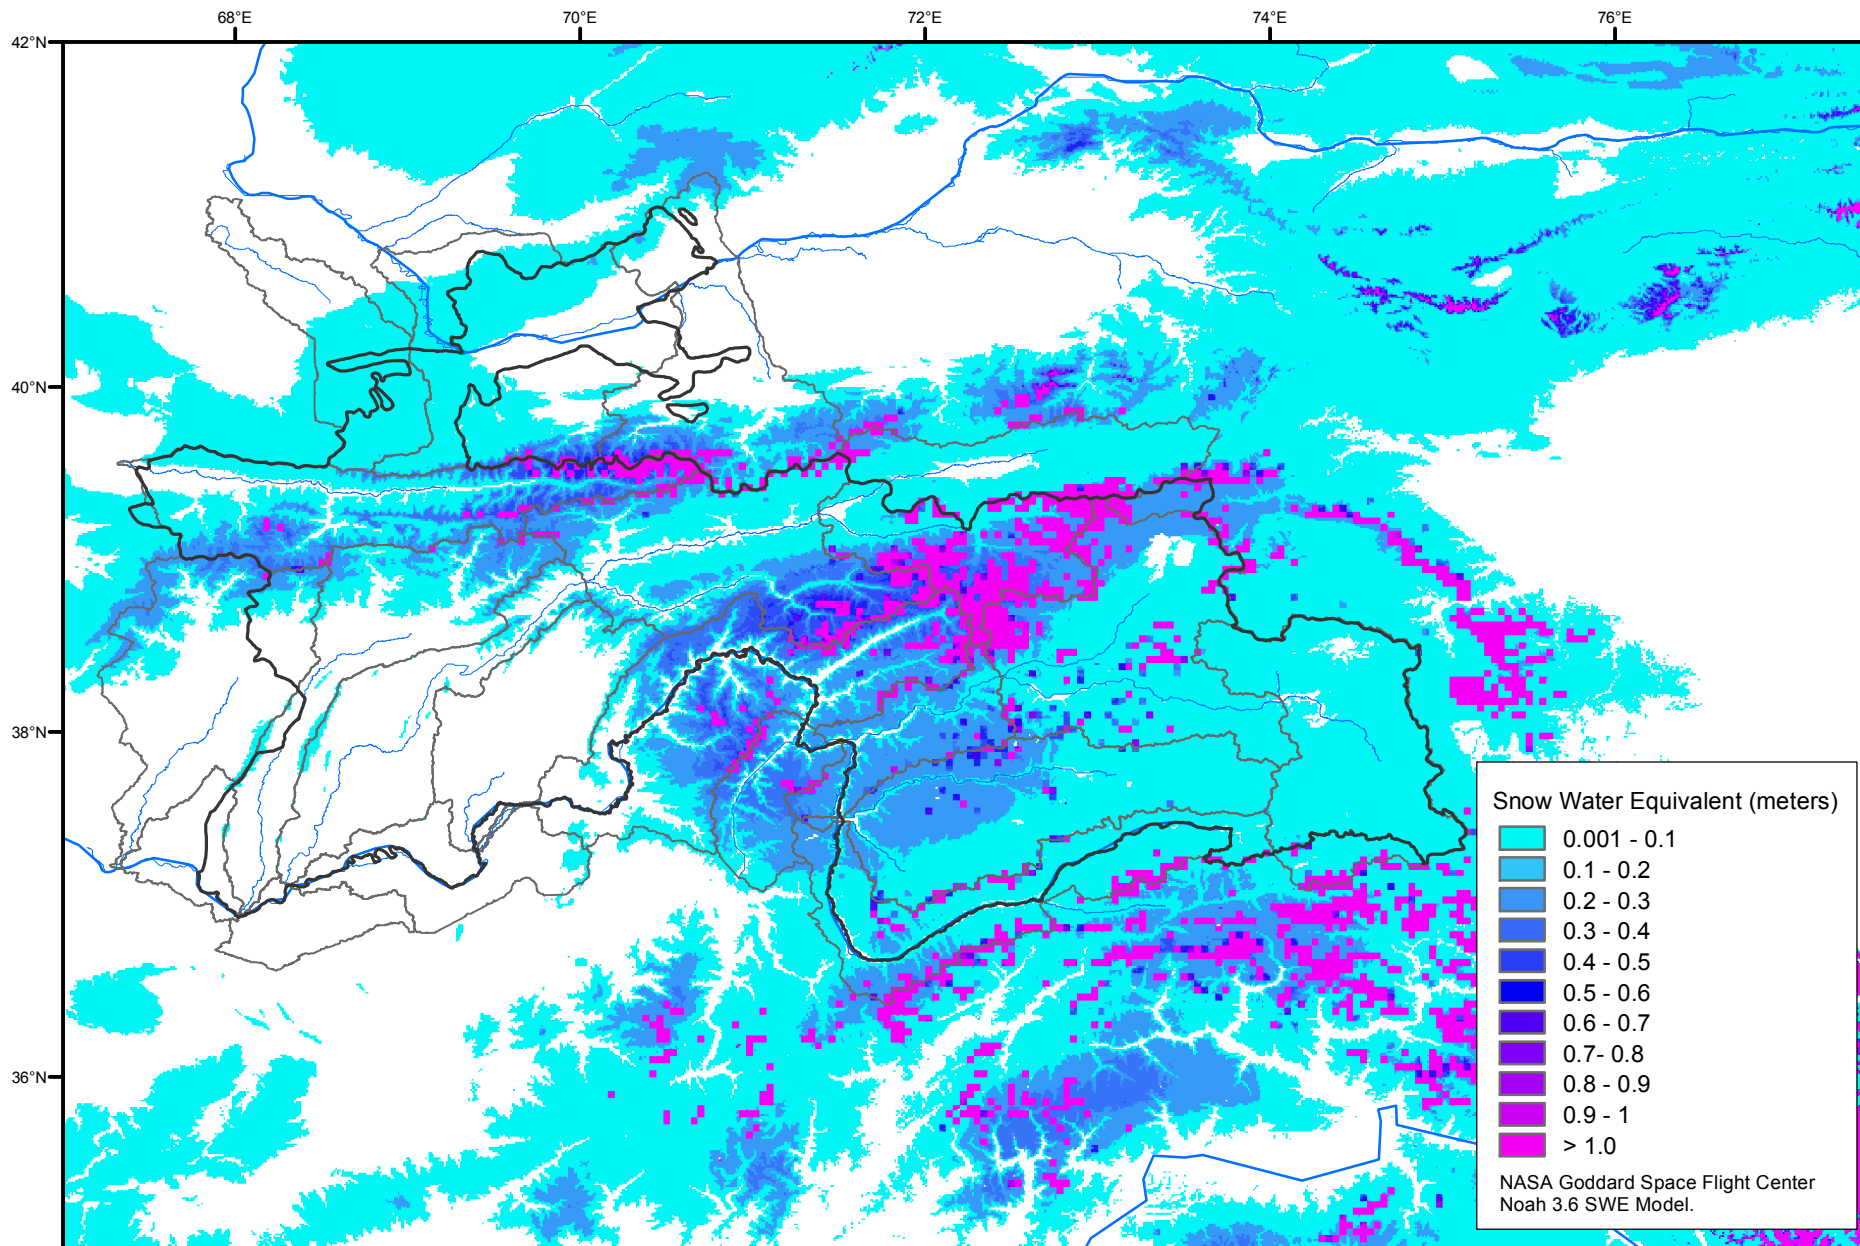

Snow Water Equivalent by Basin

November 08, 2011

Map created by USGS/EROS