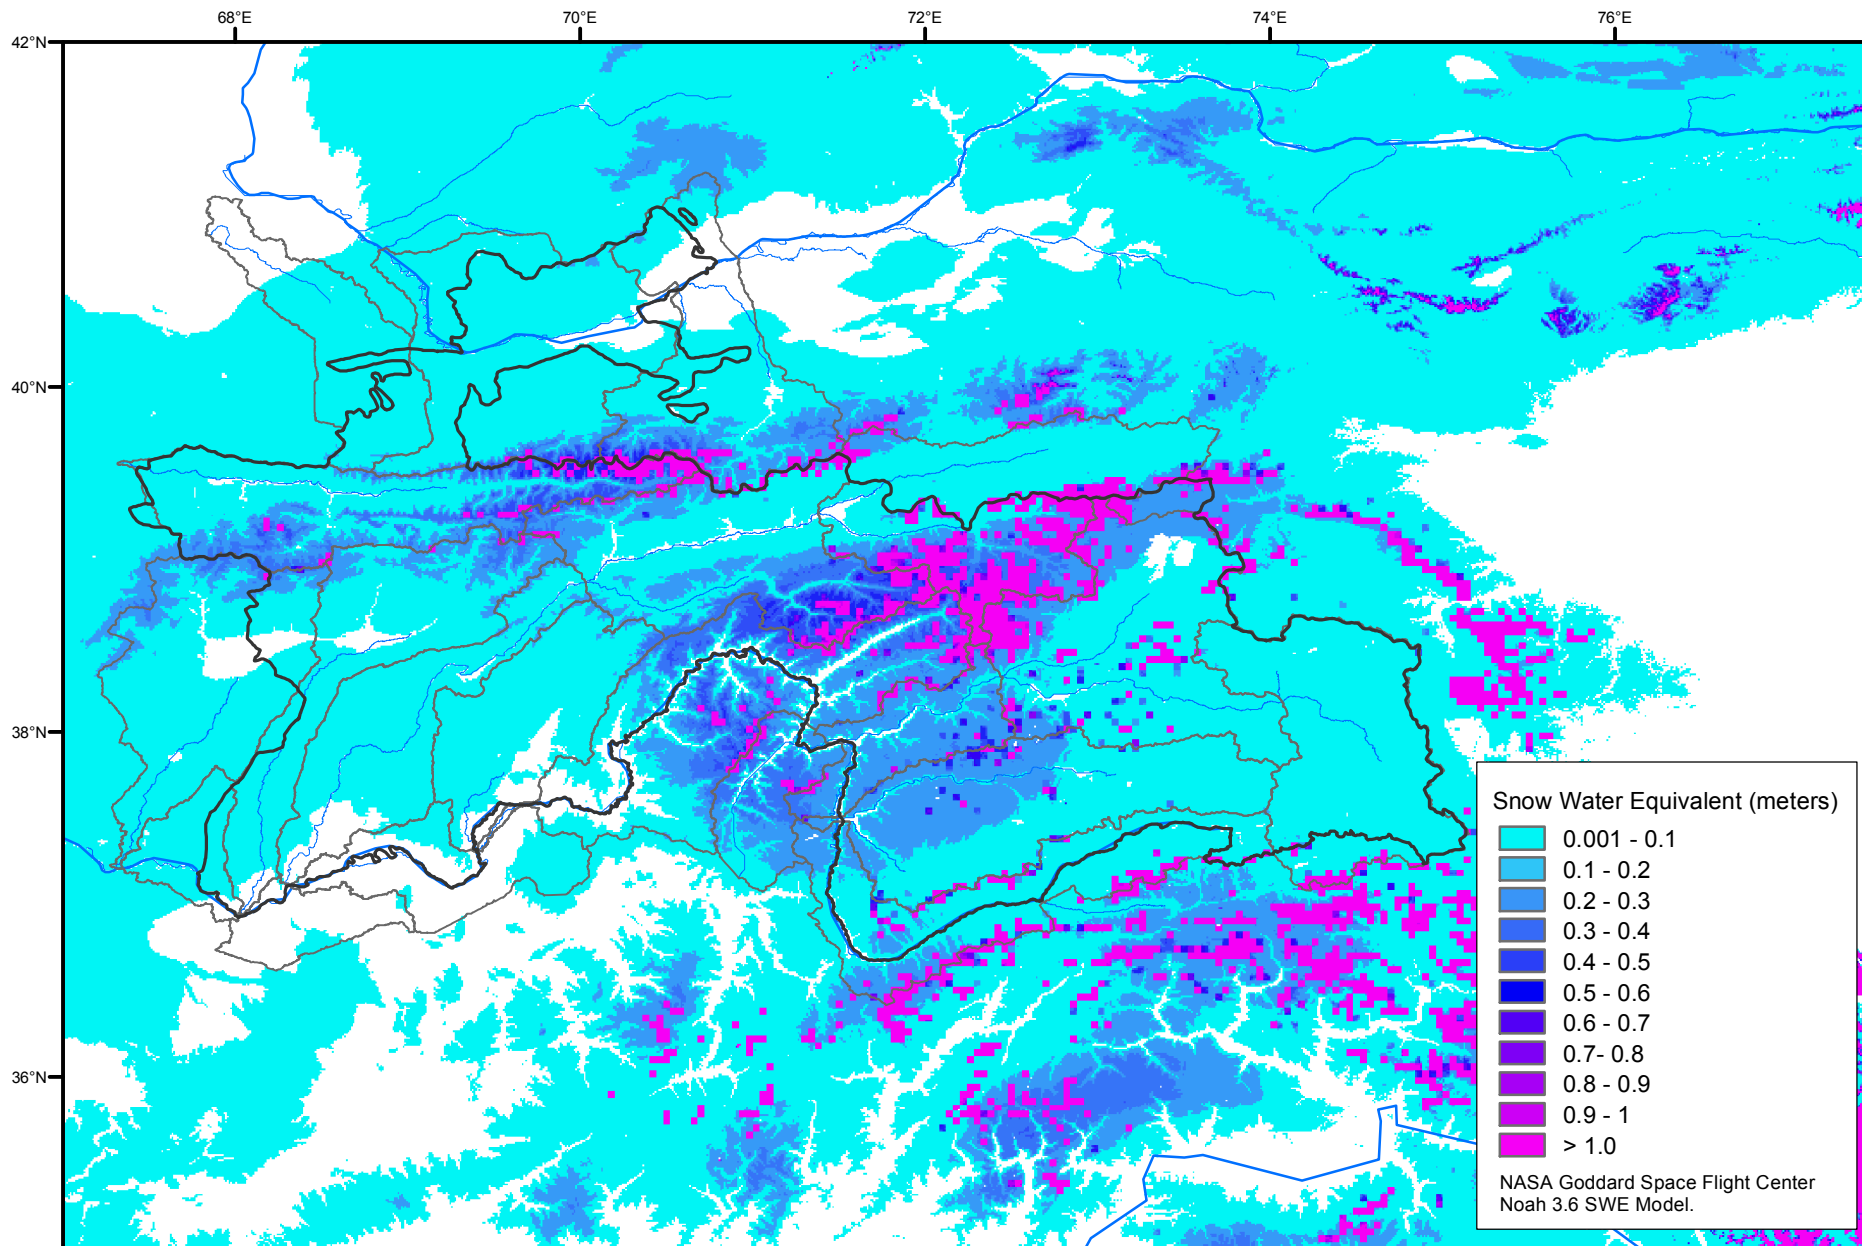

Snow Water Equivalent by Basin

November 09, 2011

Map created by USGS/EROS