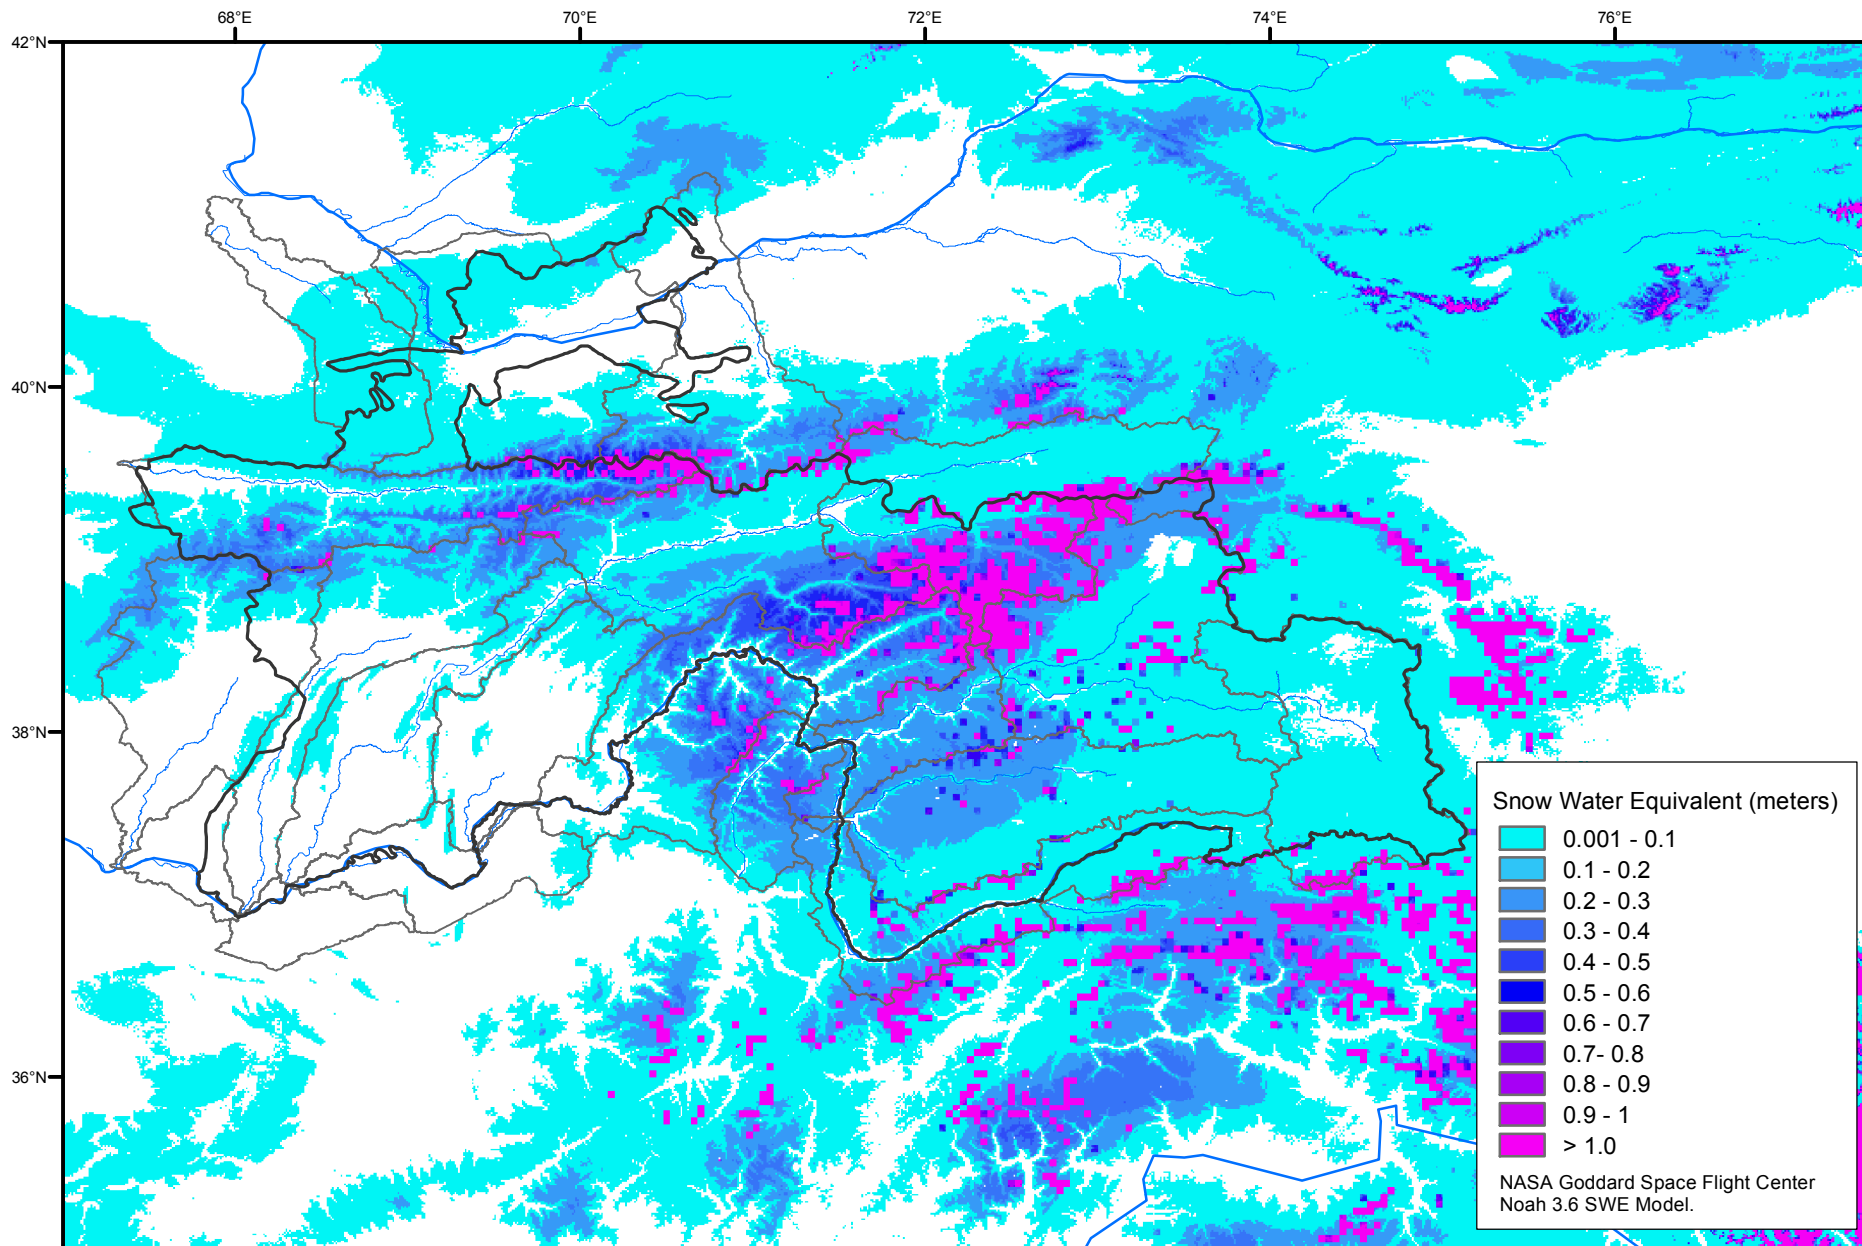

Snow Water Equivalent by Basin

November 13, 2011

Map created by USGS/EROS