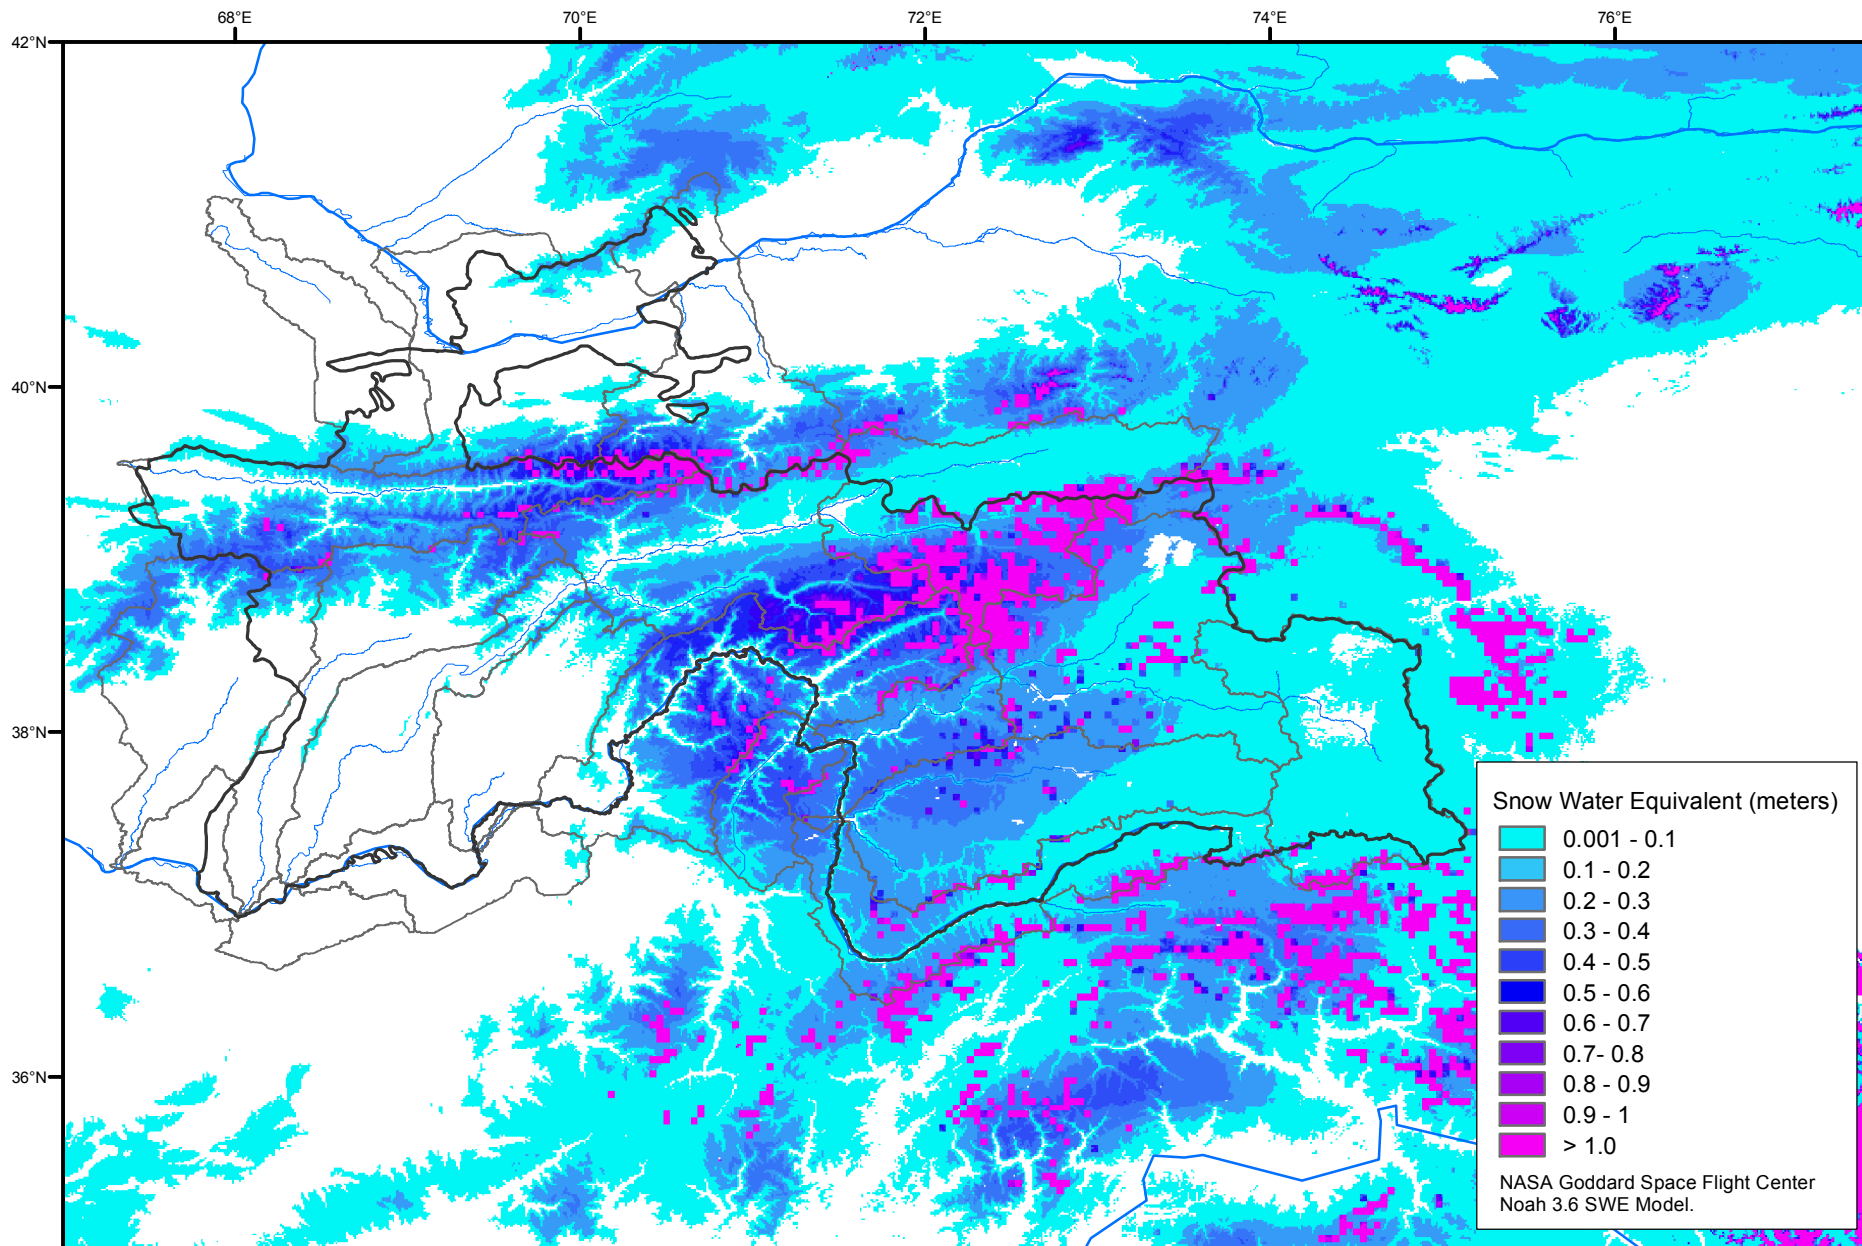

Snow Water Equivalent by Basin

November 21, 2011

Map created by USGS/EROS