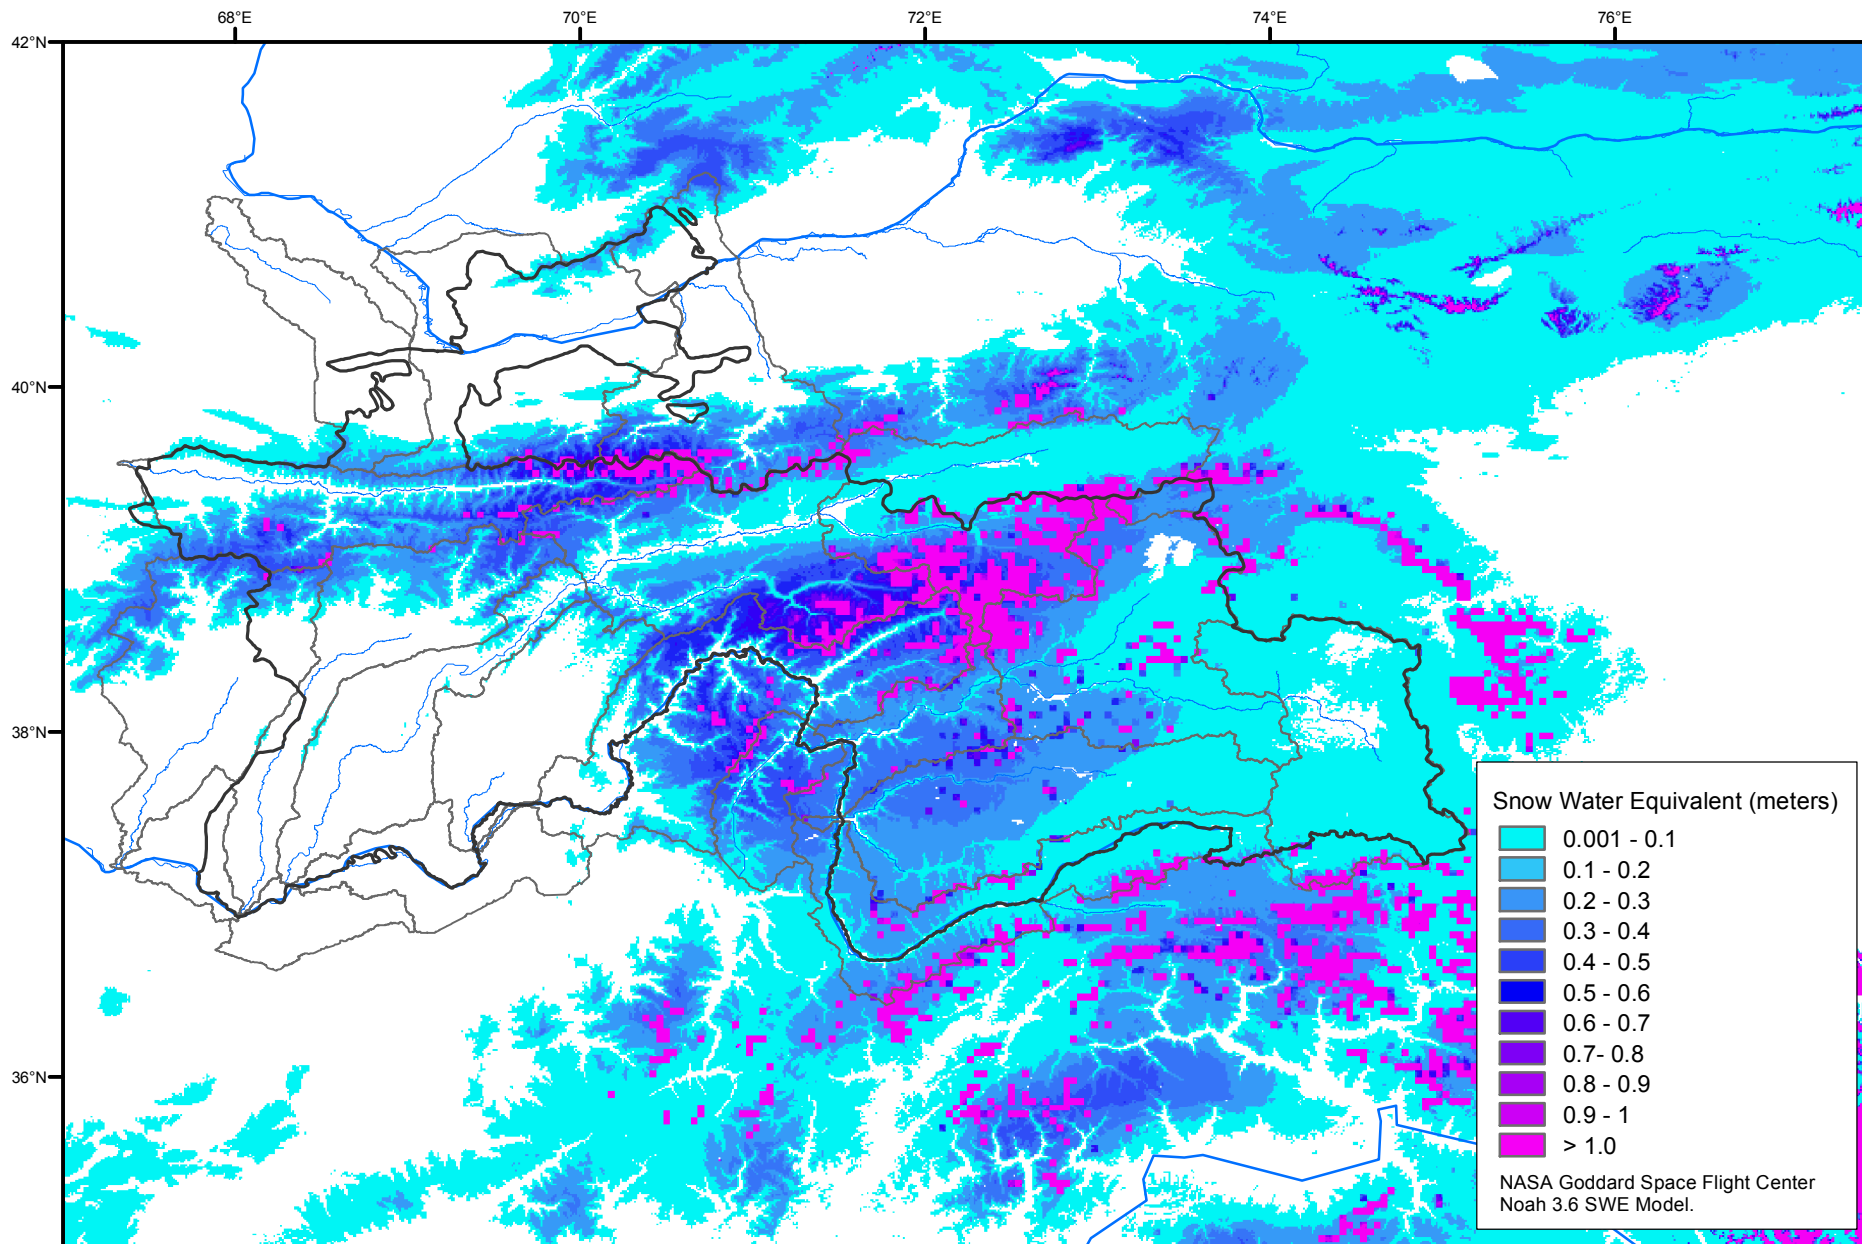

Snow Water Equivalent by Basin

November 22, 2011

Map created by USGS/EROS