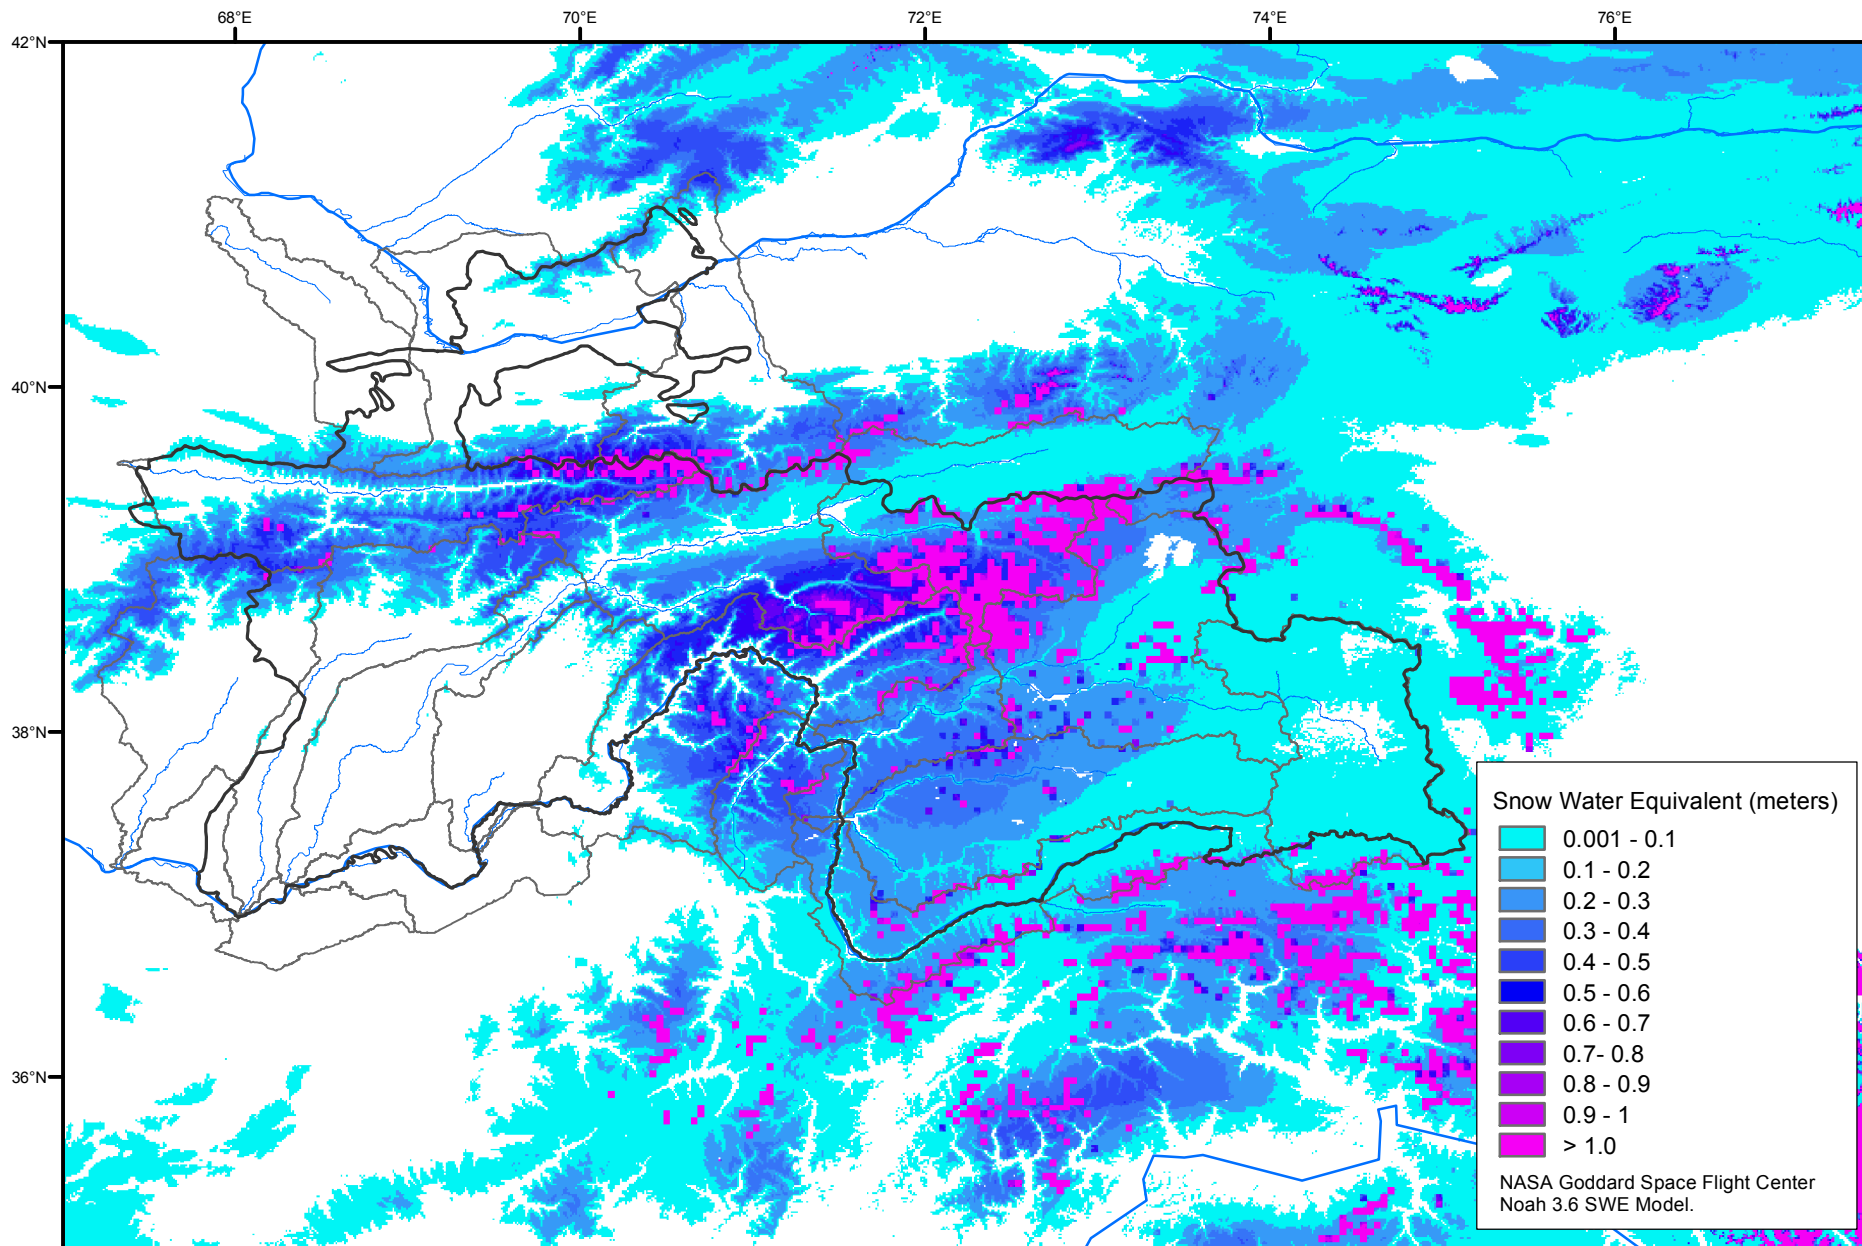

Snow Water Equivalent by Basin

November 25, 2011

Map created by USGS/EROS