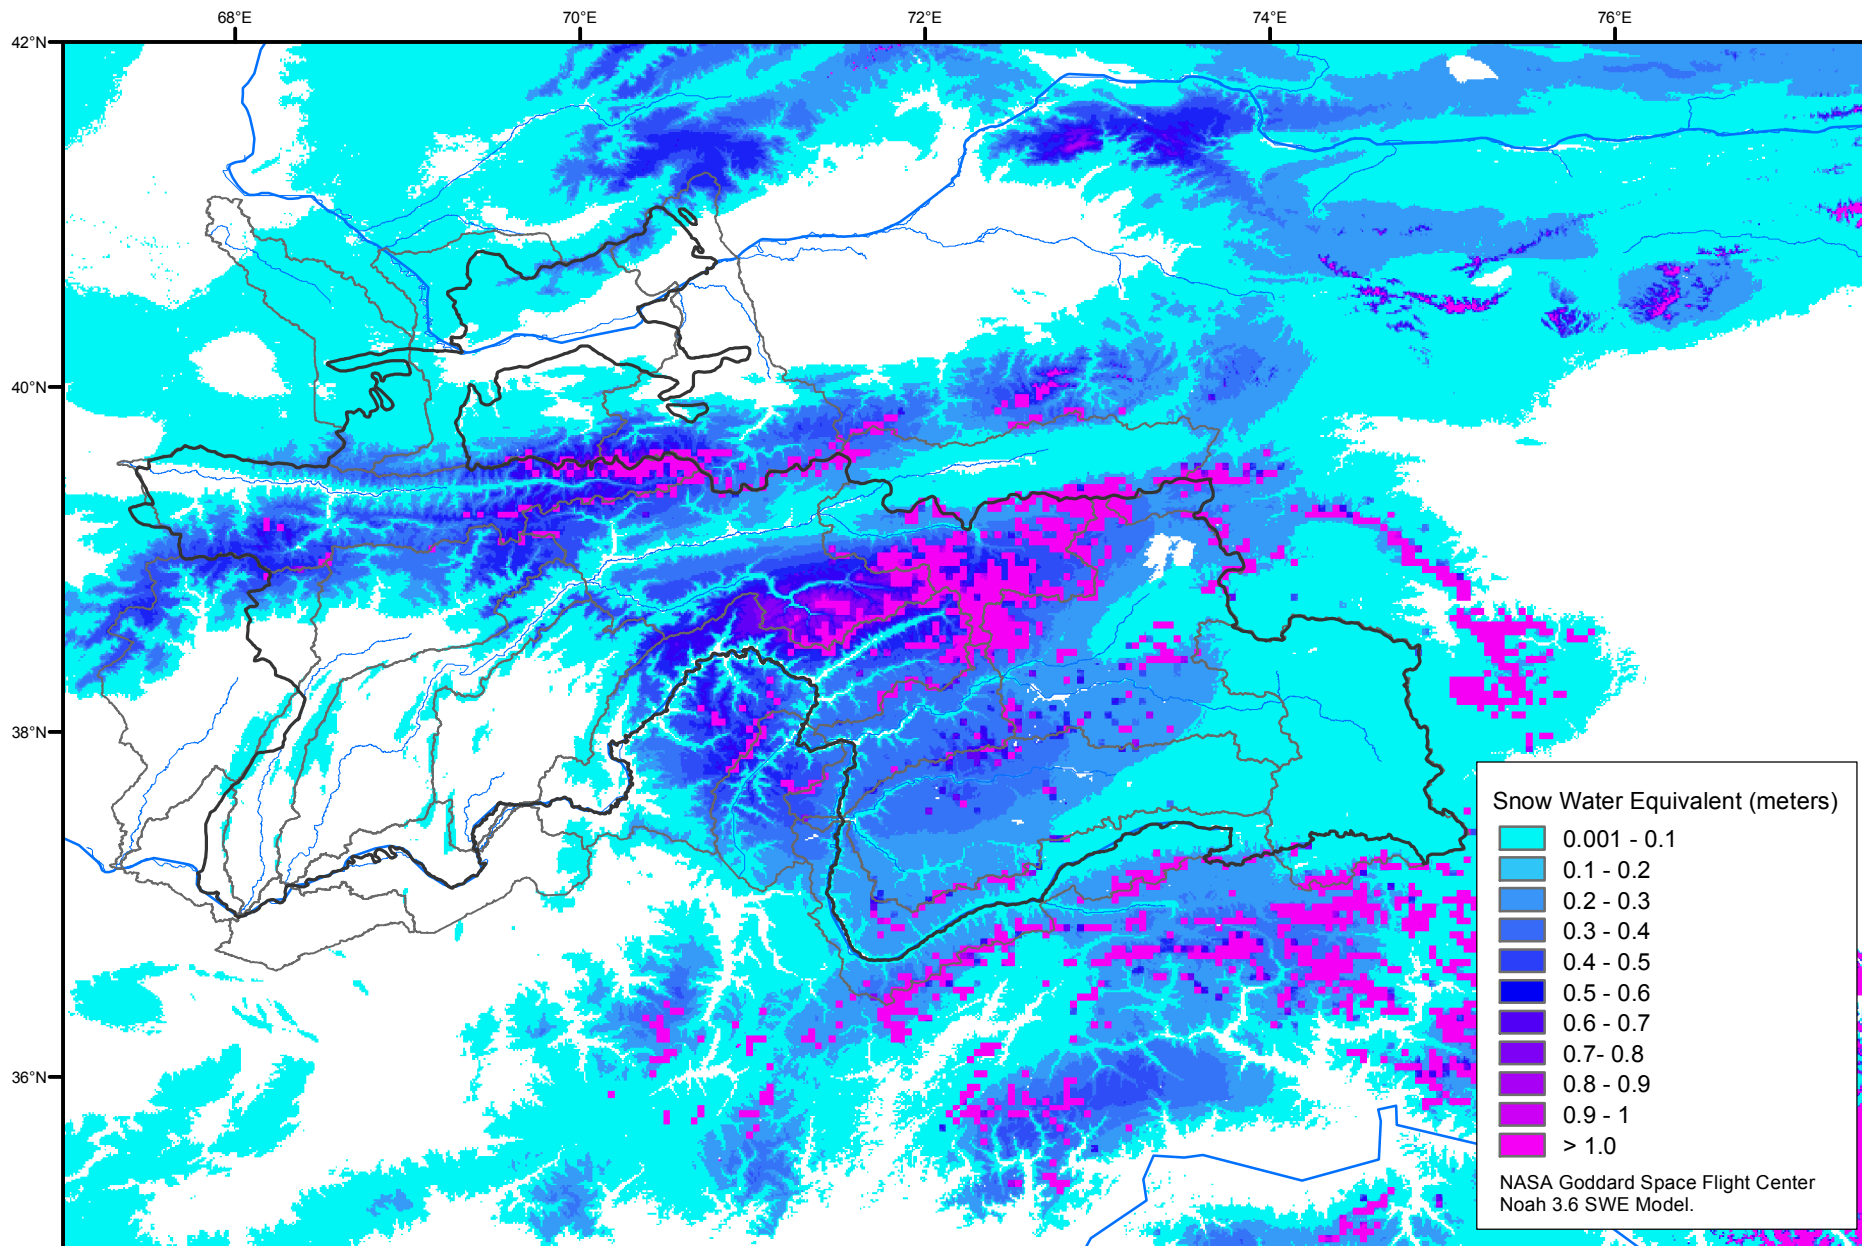

Snow Water Equivalent by Basin

December 04, 2011

Map created by USGS/EROS